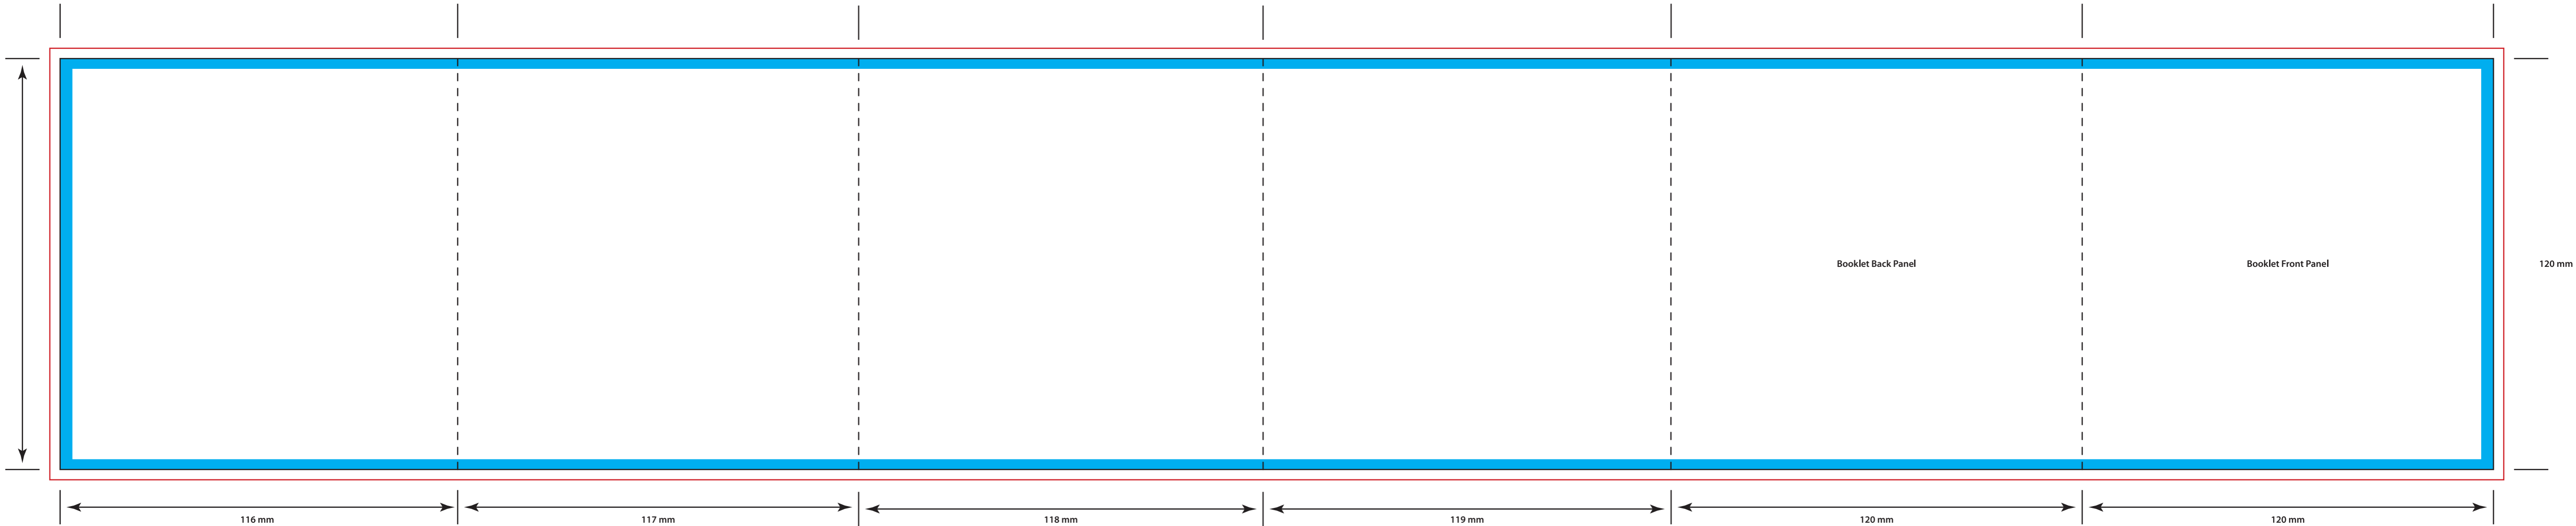

CD Booklet: 12 Page Roll Fold (Outer)

**Key:**  
Safety Area   
Bleed   
Trim   
Fold 

CD Booklet: 12 Page Roll Fold (inner)

**Key:**  
Safety Area █  
Bleed █  
Trim   
Fold