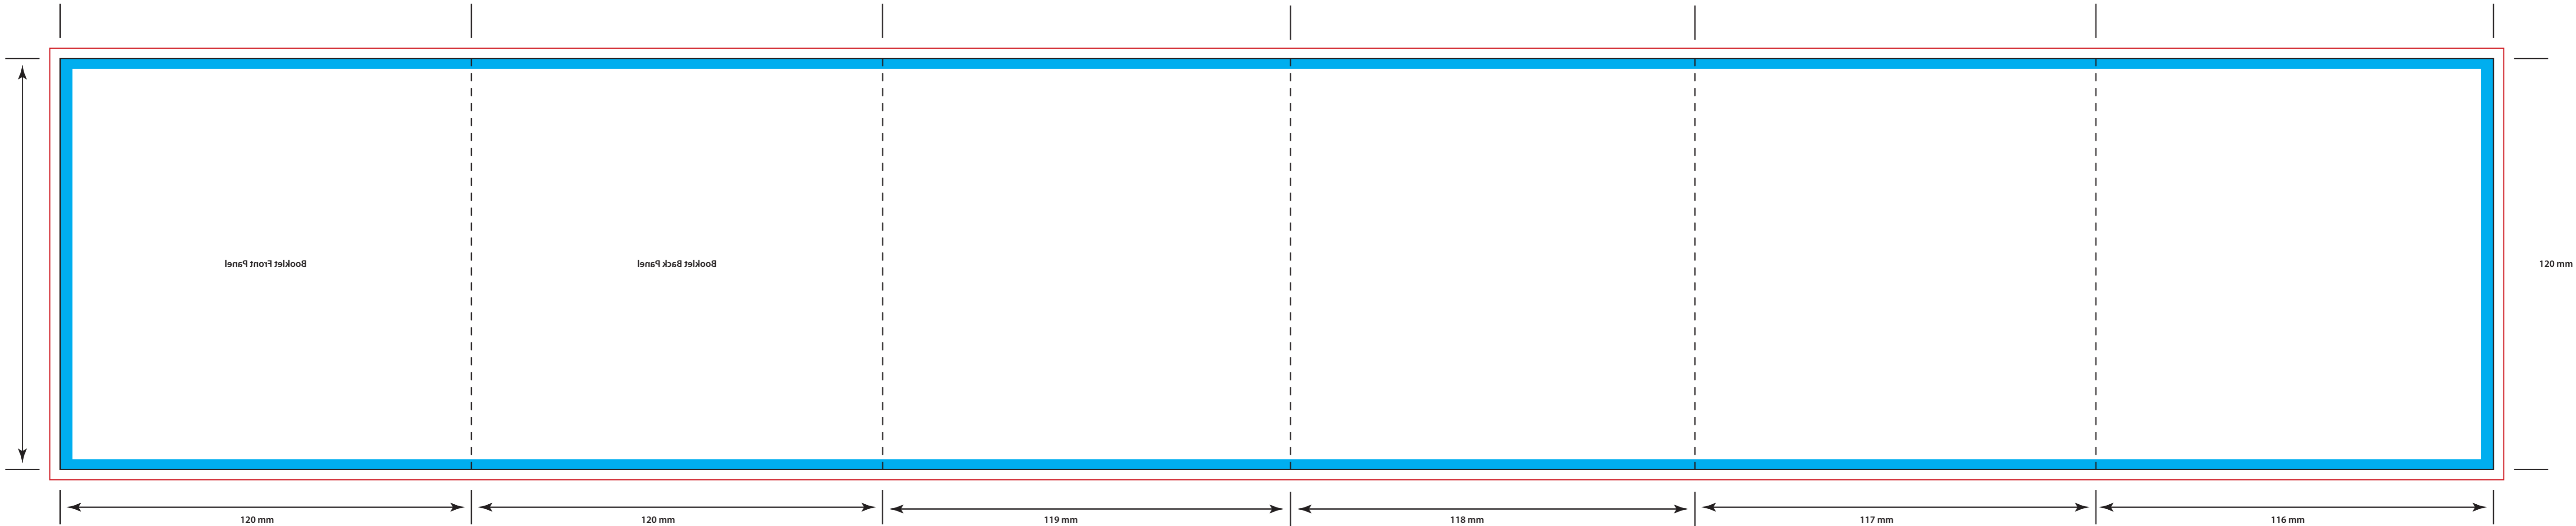

CD Booklet: 12 Page Roll Fold (Outer)

**Key:**  
Safety Area   
Bleed   
Trim   
Fold 

CD Booklet: 12 Page Roll Fold (inner)

**Key:**  
Safety Area █  
Bleed █  
Trim   
Fold