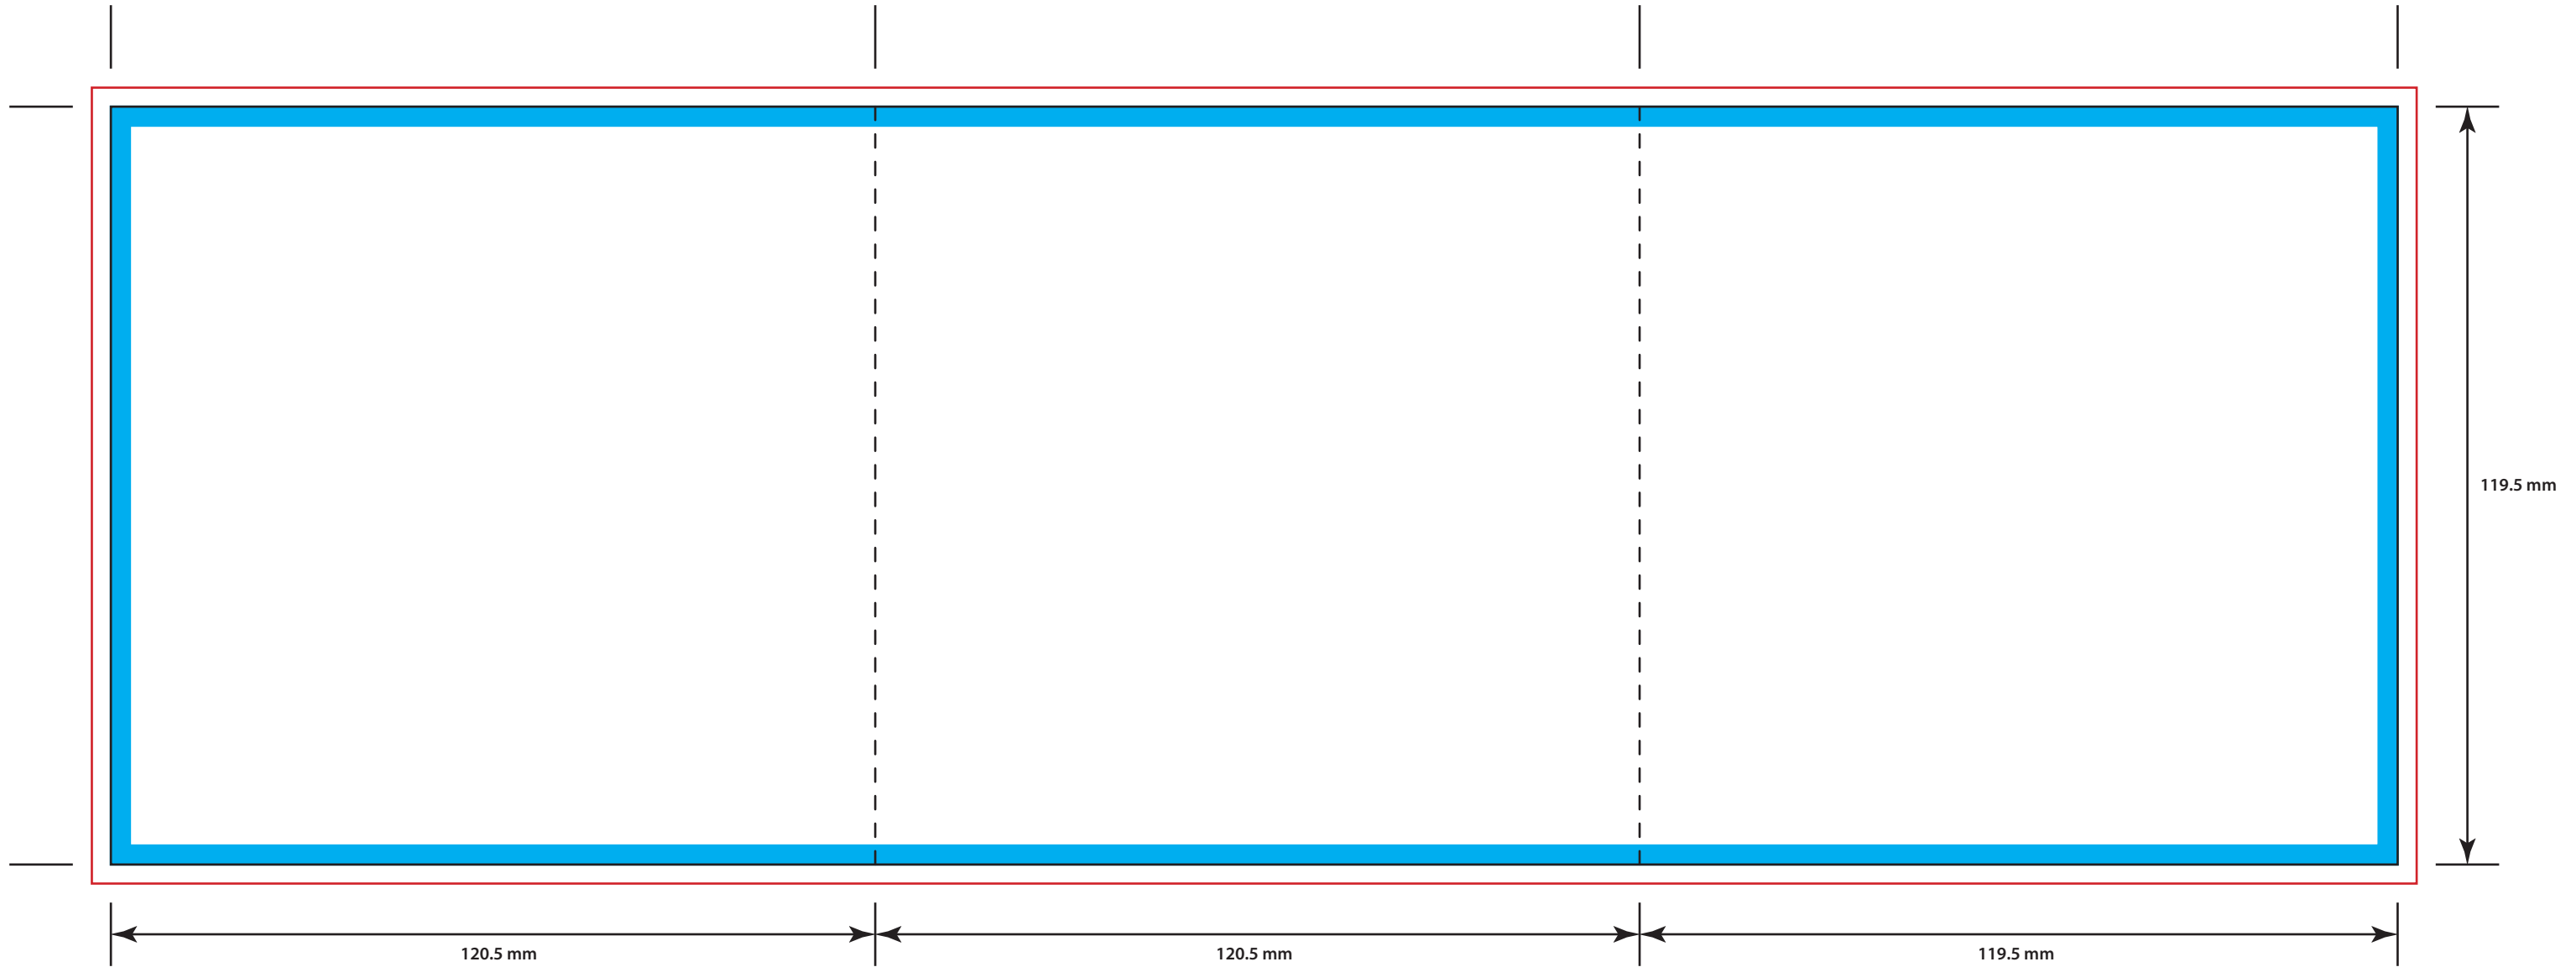

CD Booklet: Six Page Roll Fold (Outer)

Key:
Safety Area 
Bleed 
Trim 
Fold 

CD Booklet: Six Page Roll Fold (Inner)

Key:
Safety Area 
Bleed 
Trim 
Fold 