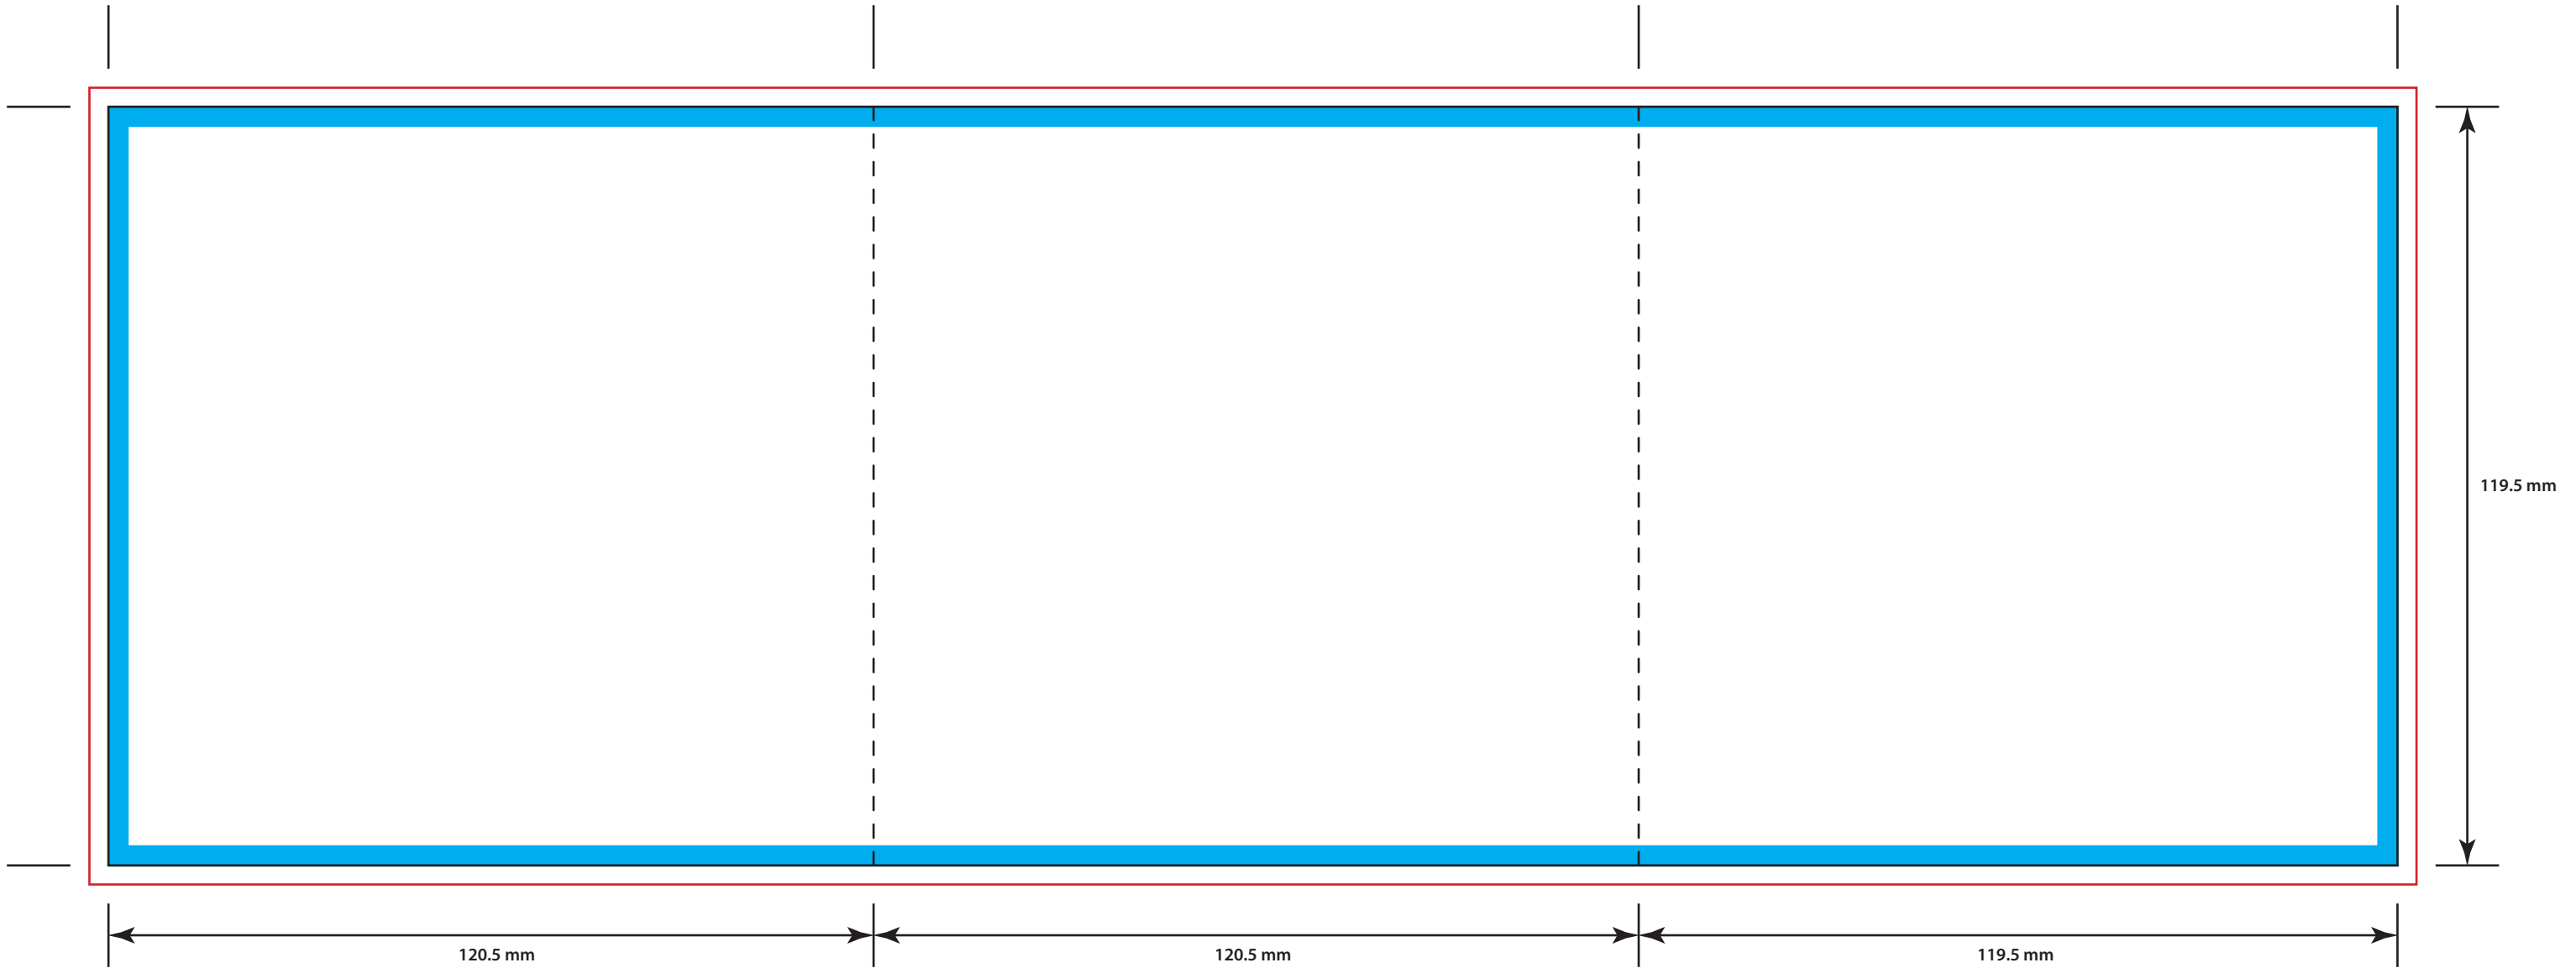

CD Booklet: Six Page Roll Fold (Outer)

Key:
Safety Area 
Bleed 
Trim 
Fold 

CD Booklet: Six Page Roll Fold (Inner)

Key:
Safety Area 
Bleed 
Trim 
Fold 