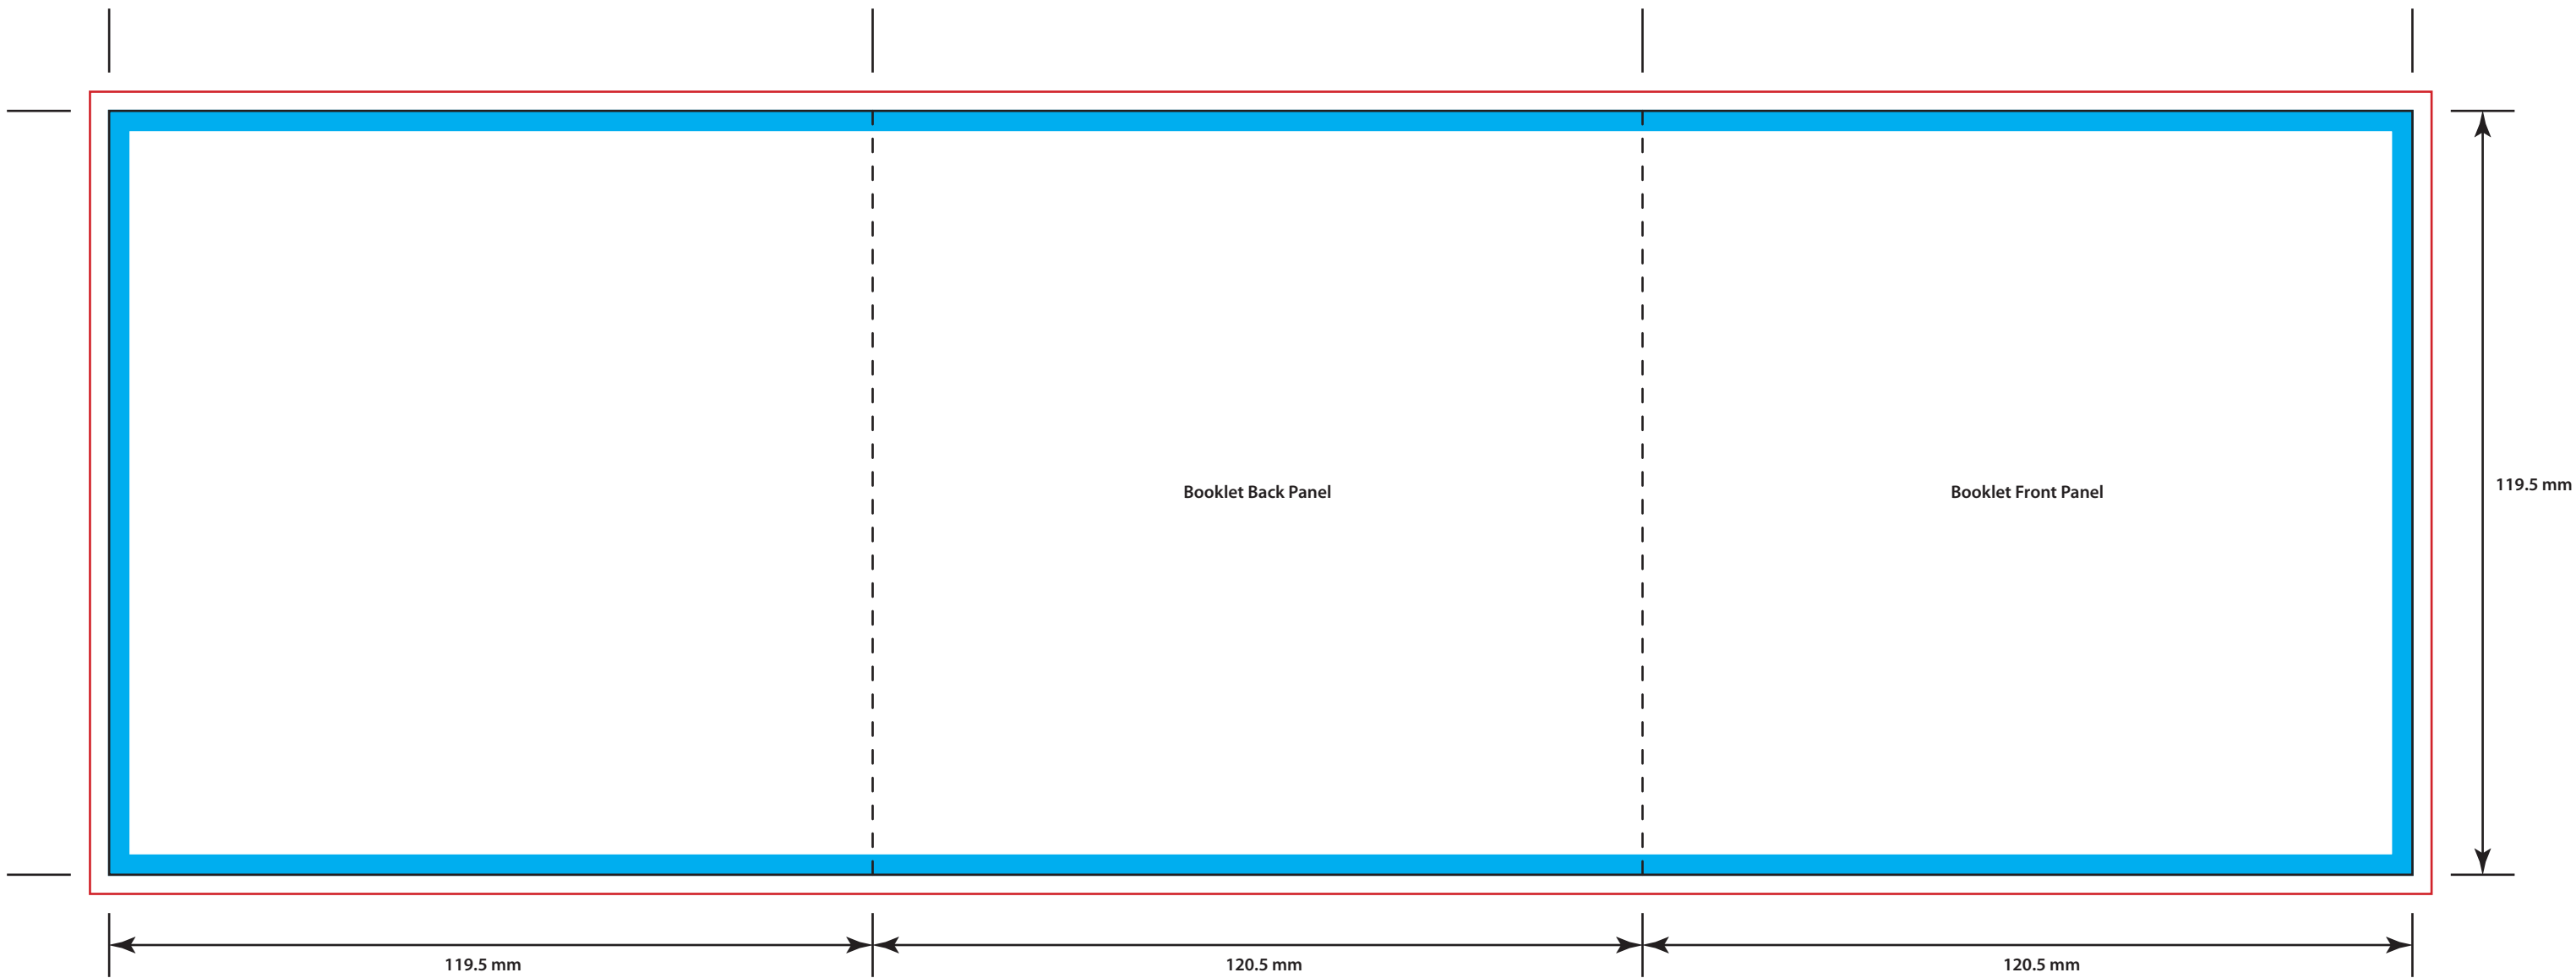

CD Booklet: Six Page Roll Fold (Outer)

Key:
Safety Area 
Bleed 
Trim 
Fold 

CD Booklet: Six Page Roll Fold (Inner)

Key:
Safety Area 
Bleed 
Trim 
Fold 