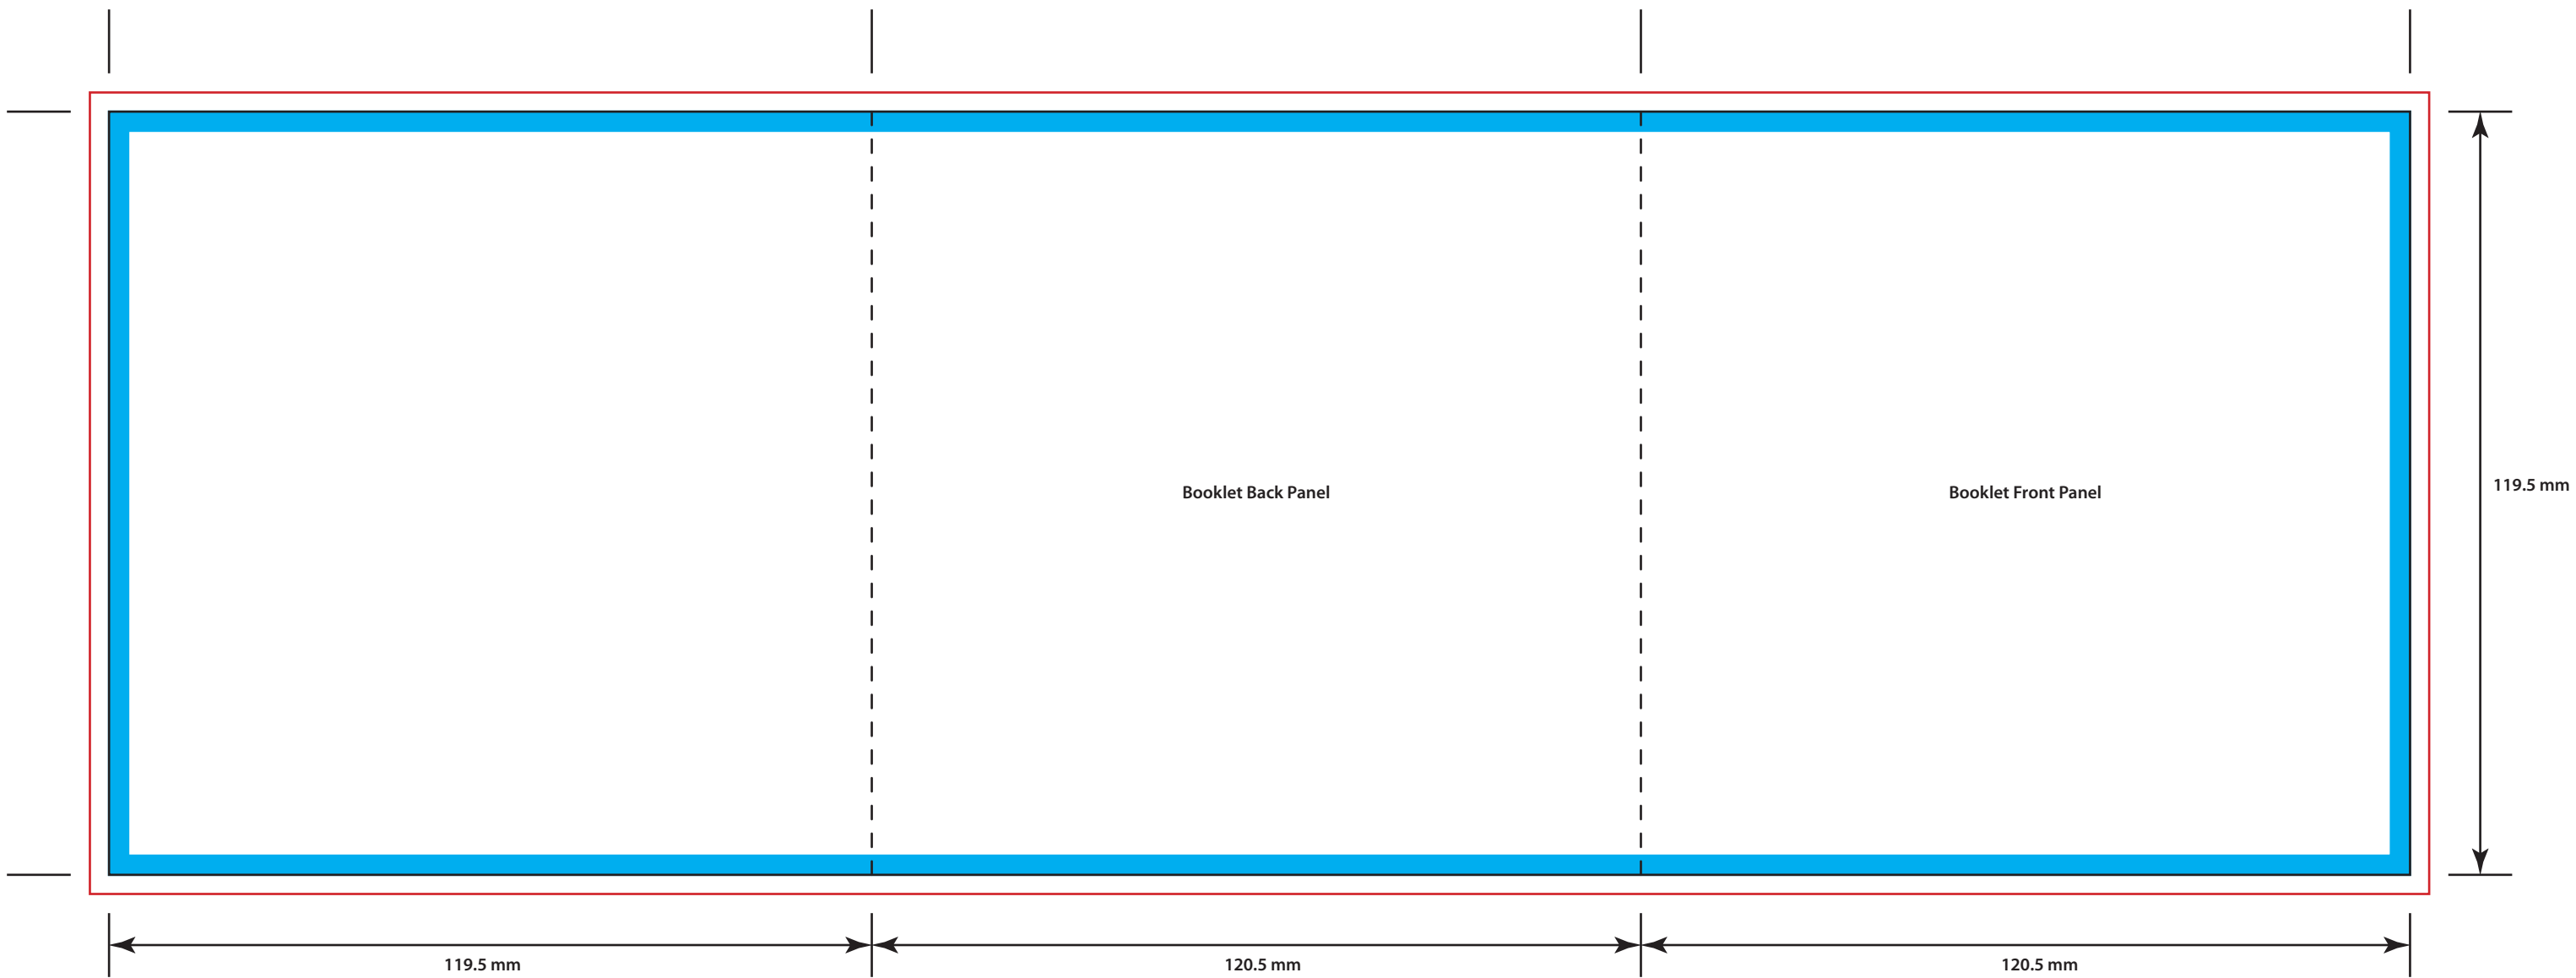

CD Booklet: Six Page Roll Fold (Outer)

Key:
Safety Area 
Bleed 
Trim 
Fold 

CD Booklet: Six Page Roll Fold (Inner)

Key:
Safety Area 
Bleed 
Trim 
Fold 