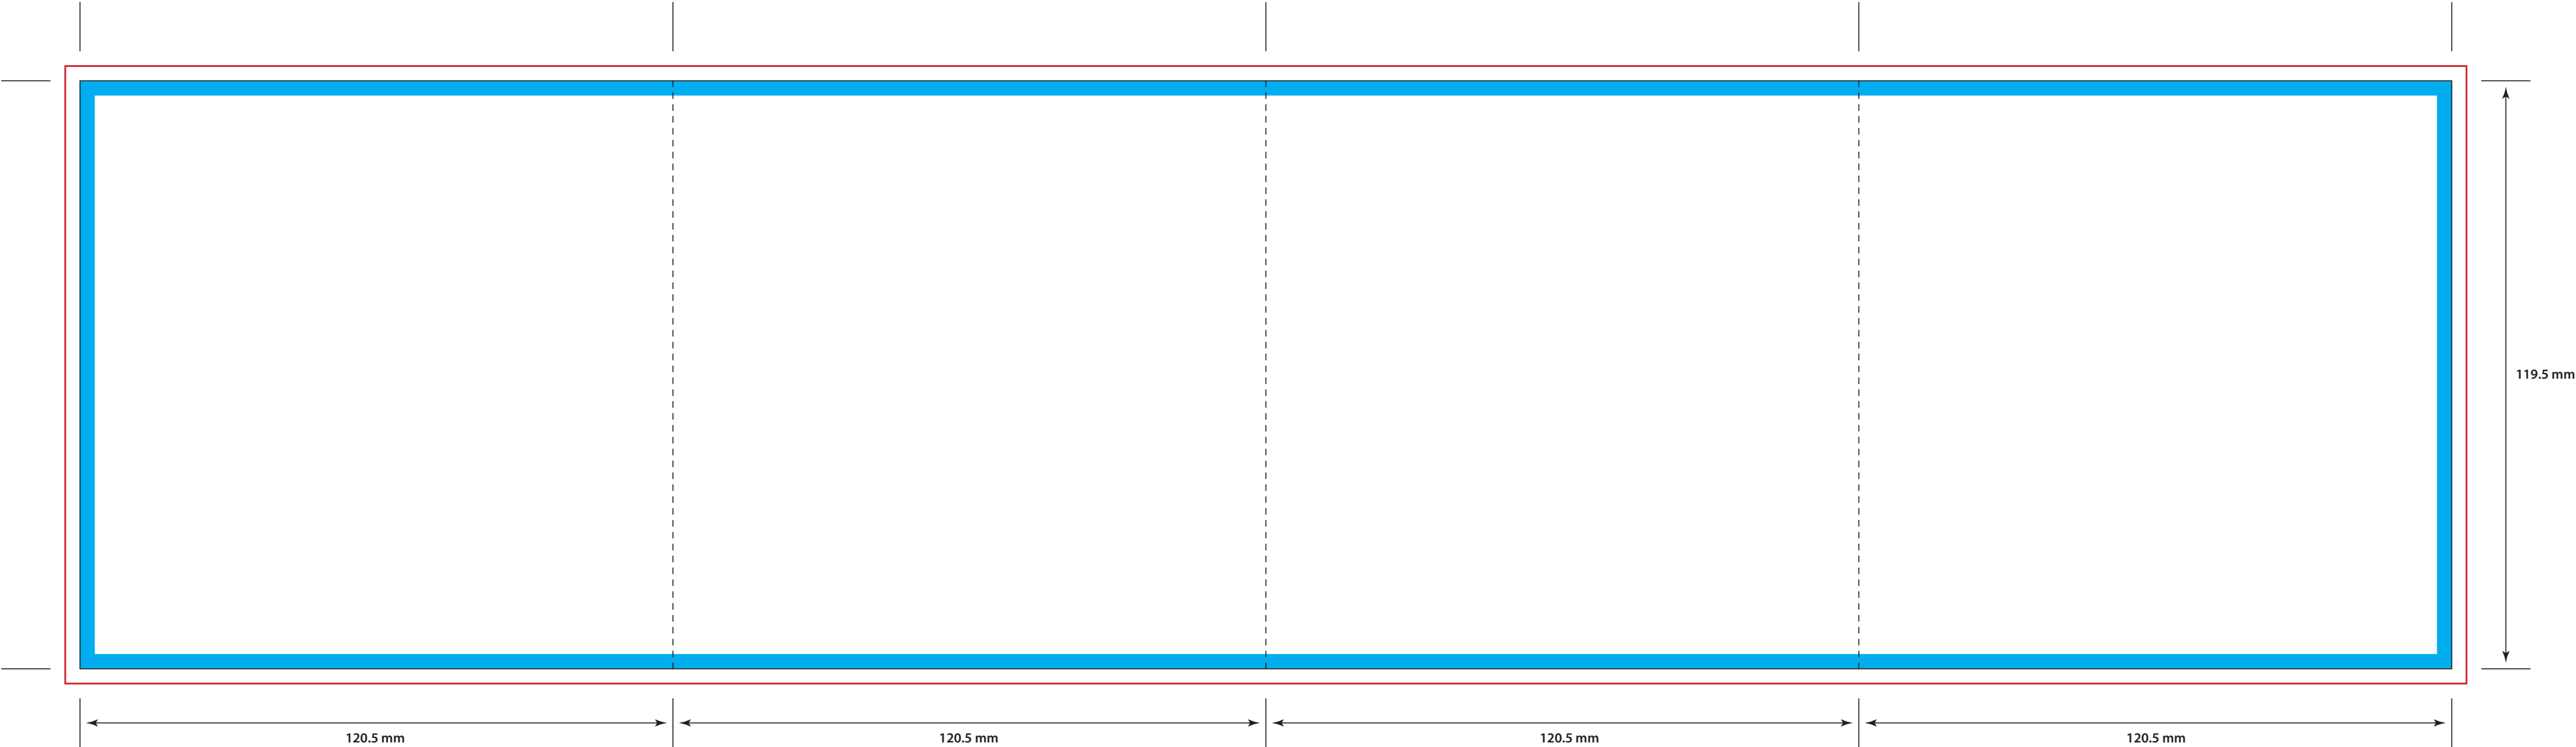

CD Booklet: 8 Page Fold Twice (Outer)

Booklet Back Panel

Booklet Front Panel

120.5 mm

120.5 mm

120.5 mm

120.5 mm

119.5 mm

Key:
Safety Area 
Bleed 
Trim 
Fold 

CD Booklet: 8 Page Fold Twice (Inner)

Key:
Safety Area 
Bleed 
Trim 
Fold 