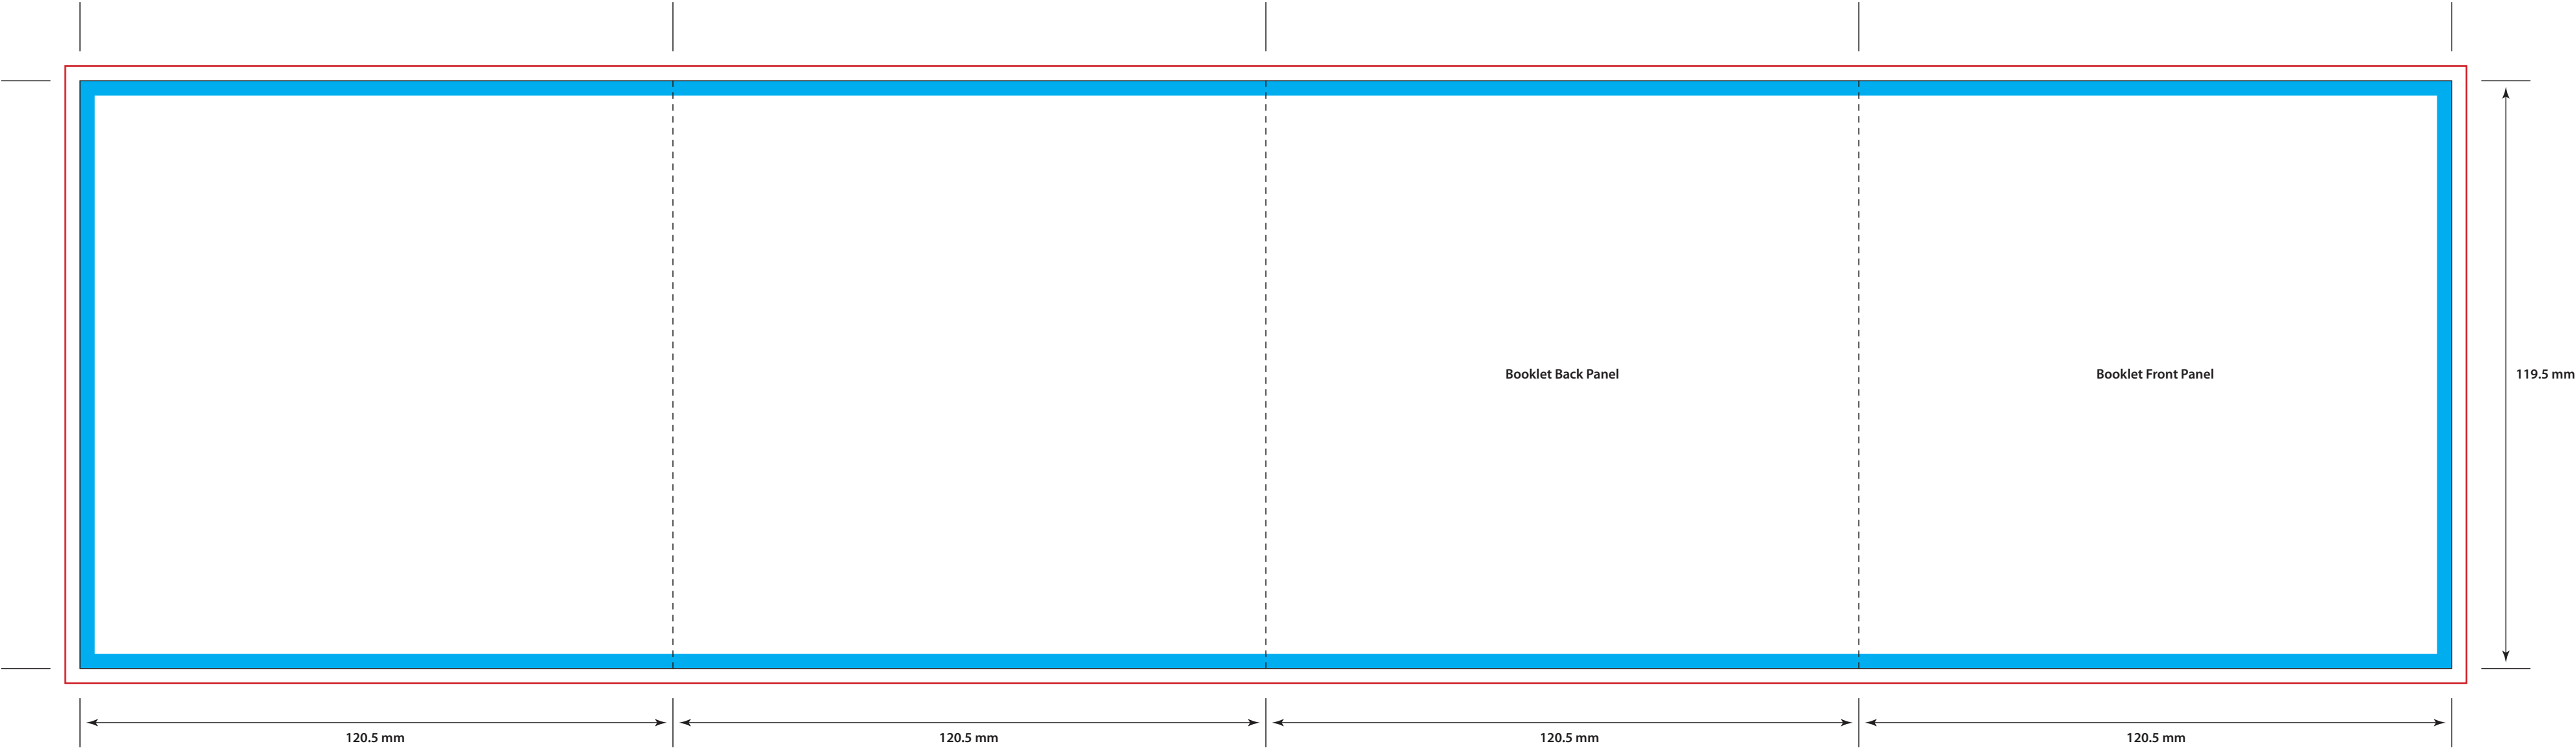

CD Booklet: 8 Page Fold Twice (Outer)

Booklet Back Panel

Booklet Front Panel

120.5 mm

120.5 mm

120.5 mm

120.5 mm

119.5 mm

Key:
Safety Area 
Bleed 
Trim 
Fold 

CD Booklet: 8 Page Fold Twice (Inner)

Key:
Safety Area 
Bleed 
Trim 
Fold 