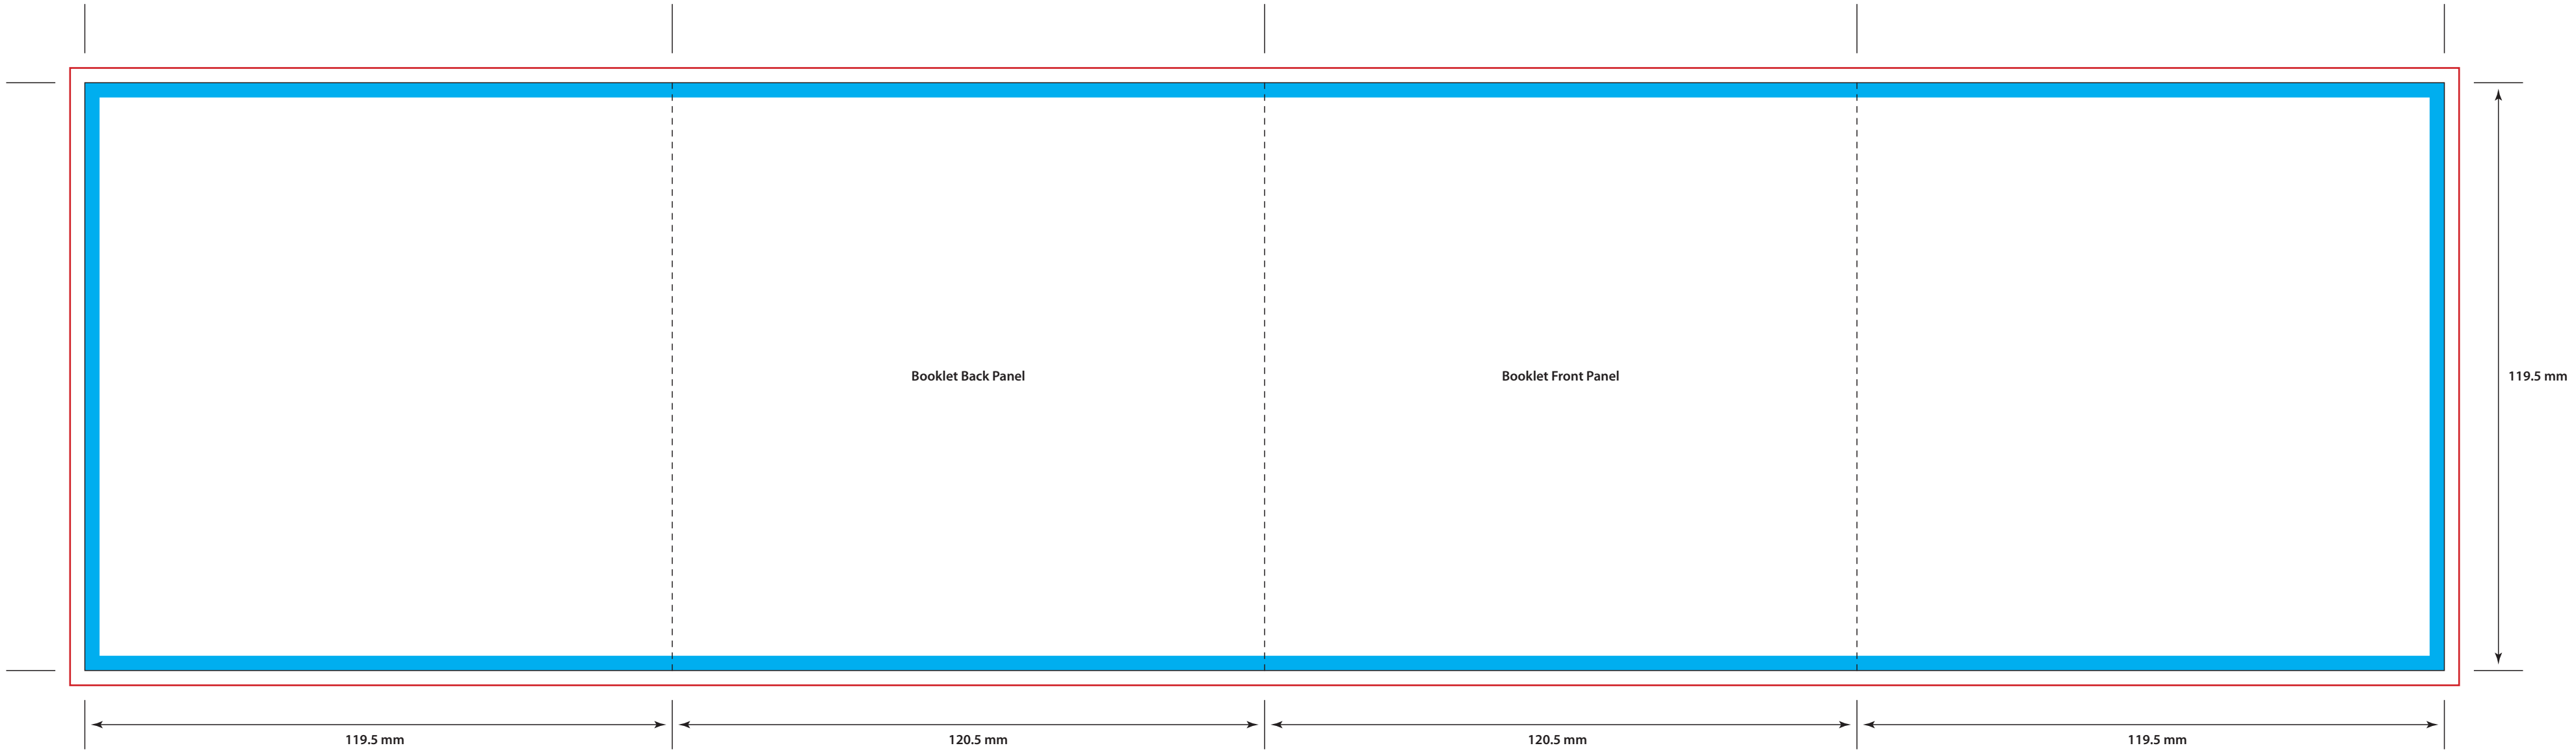

CD Booklet: 8 Page Gate Fold (Outer)

Key:
Safety Area 
Bleed 
Trim 
Fold 

CD Booklet: 8 Page Gate Fold (Inner)

Key:
Safety Area 
Bleed 
Trim 
Fold 