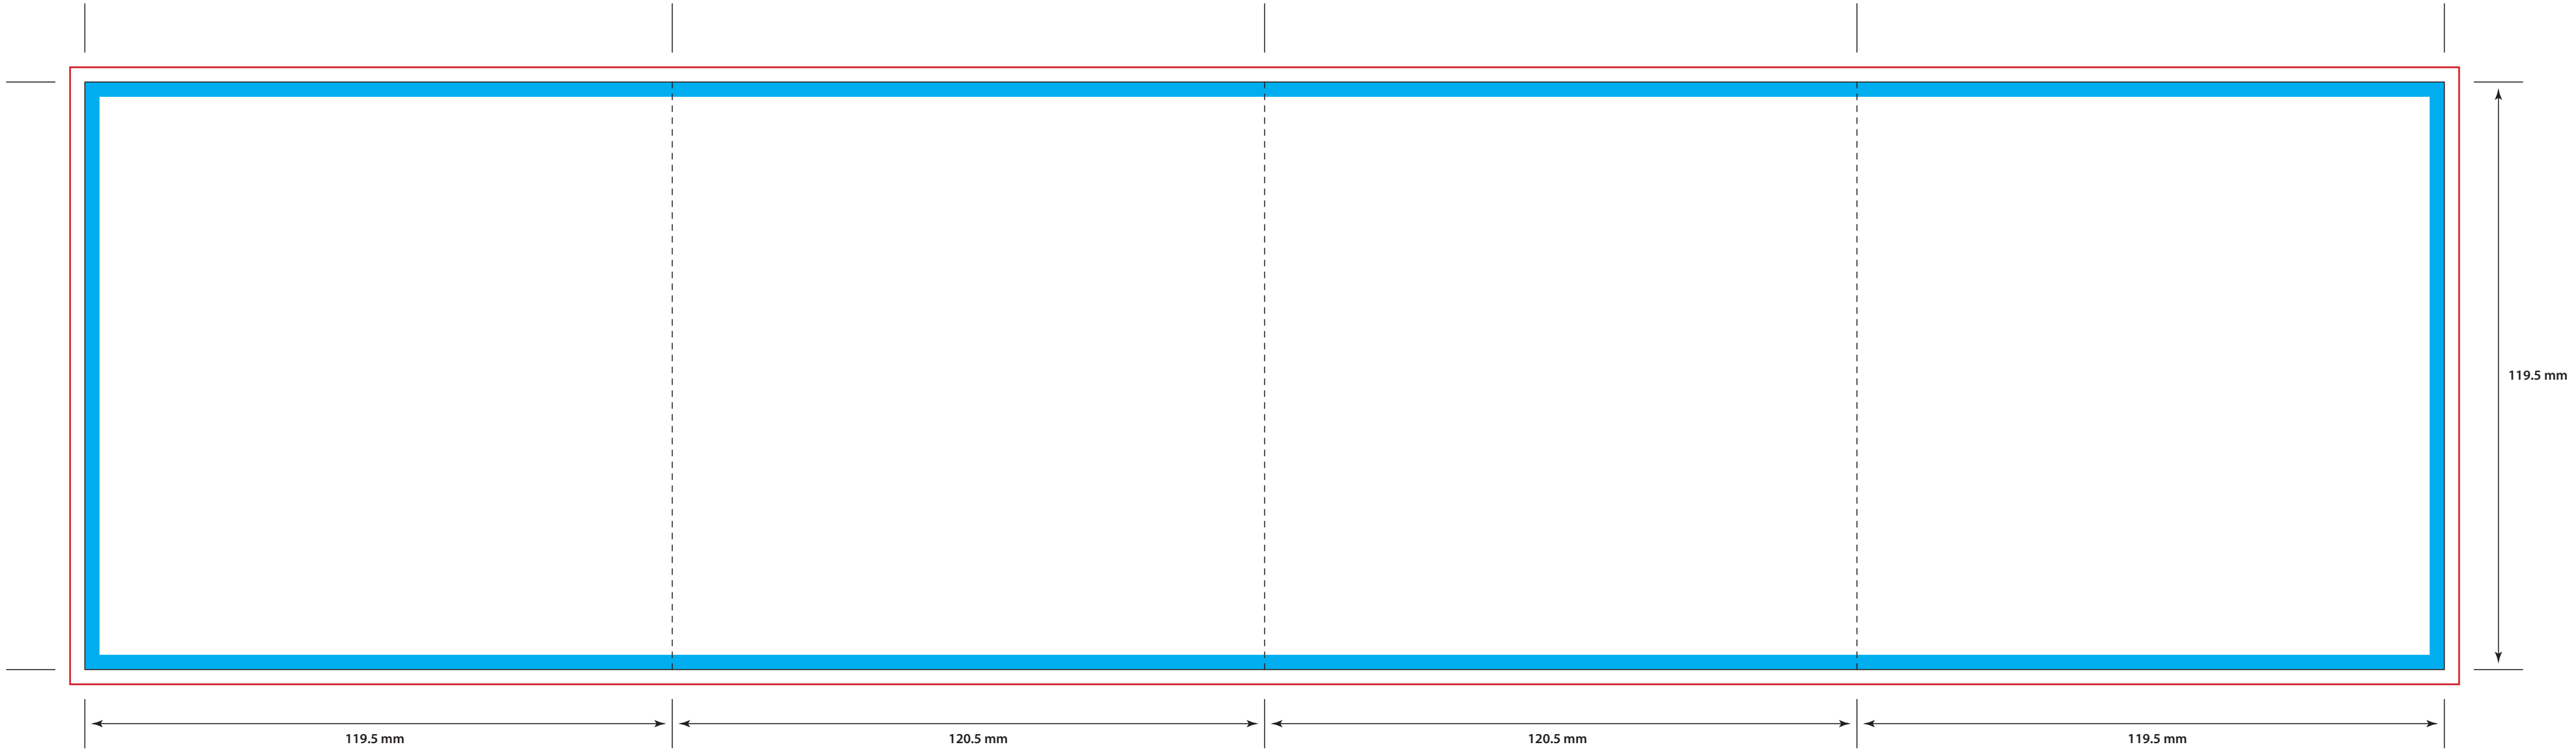

CD Booklet: 8 Page Gate Fold (Outer)

Key:
Safety Area 
Bleed 
Trim 
Fold 

CD Booklet: 8 Page Gate Fold (Inner)

Key:
Safety Area 
Bleed 
Trim 
Fold 