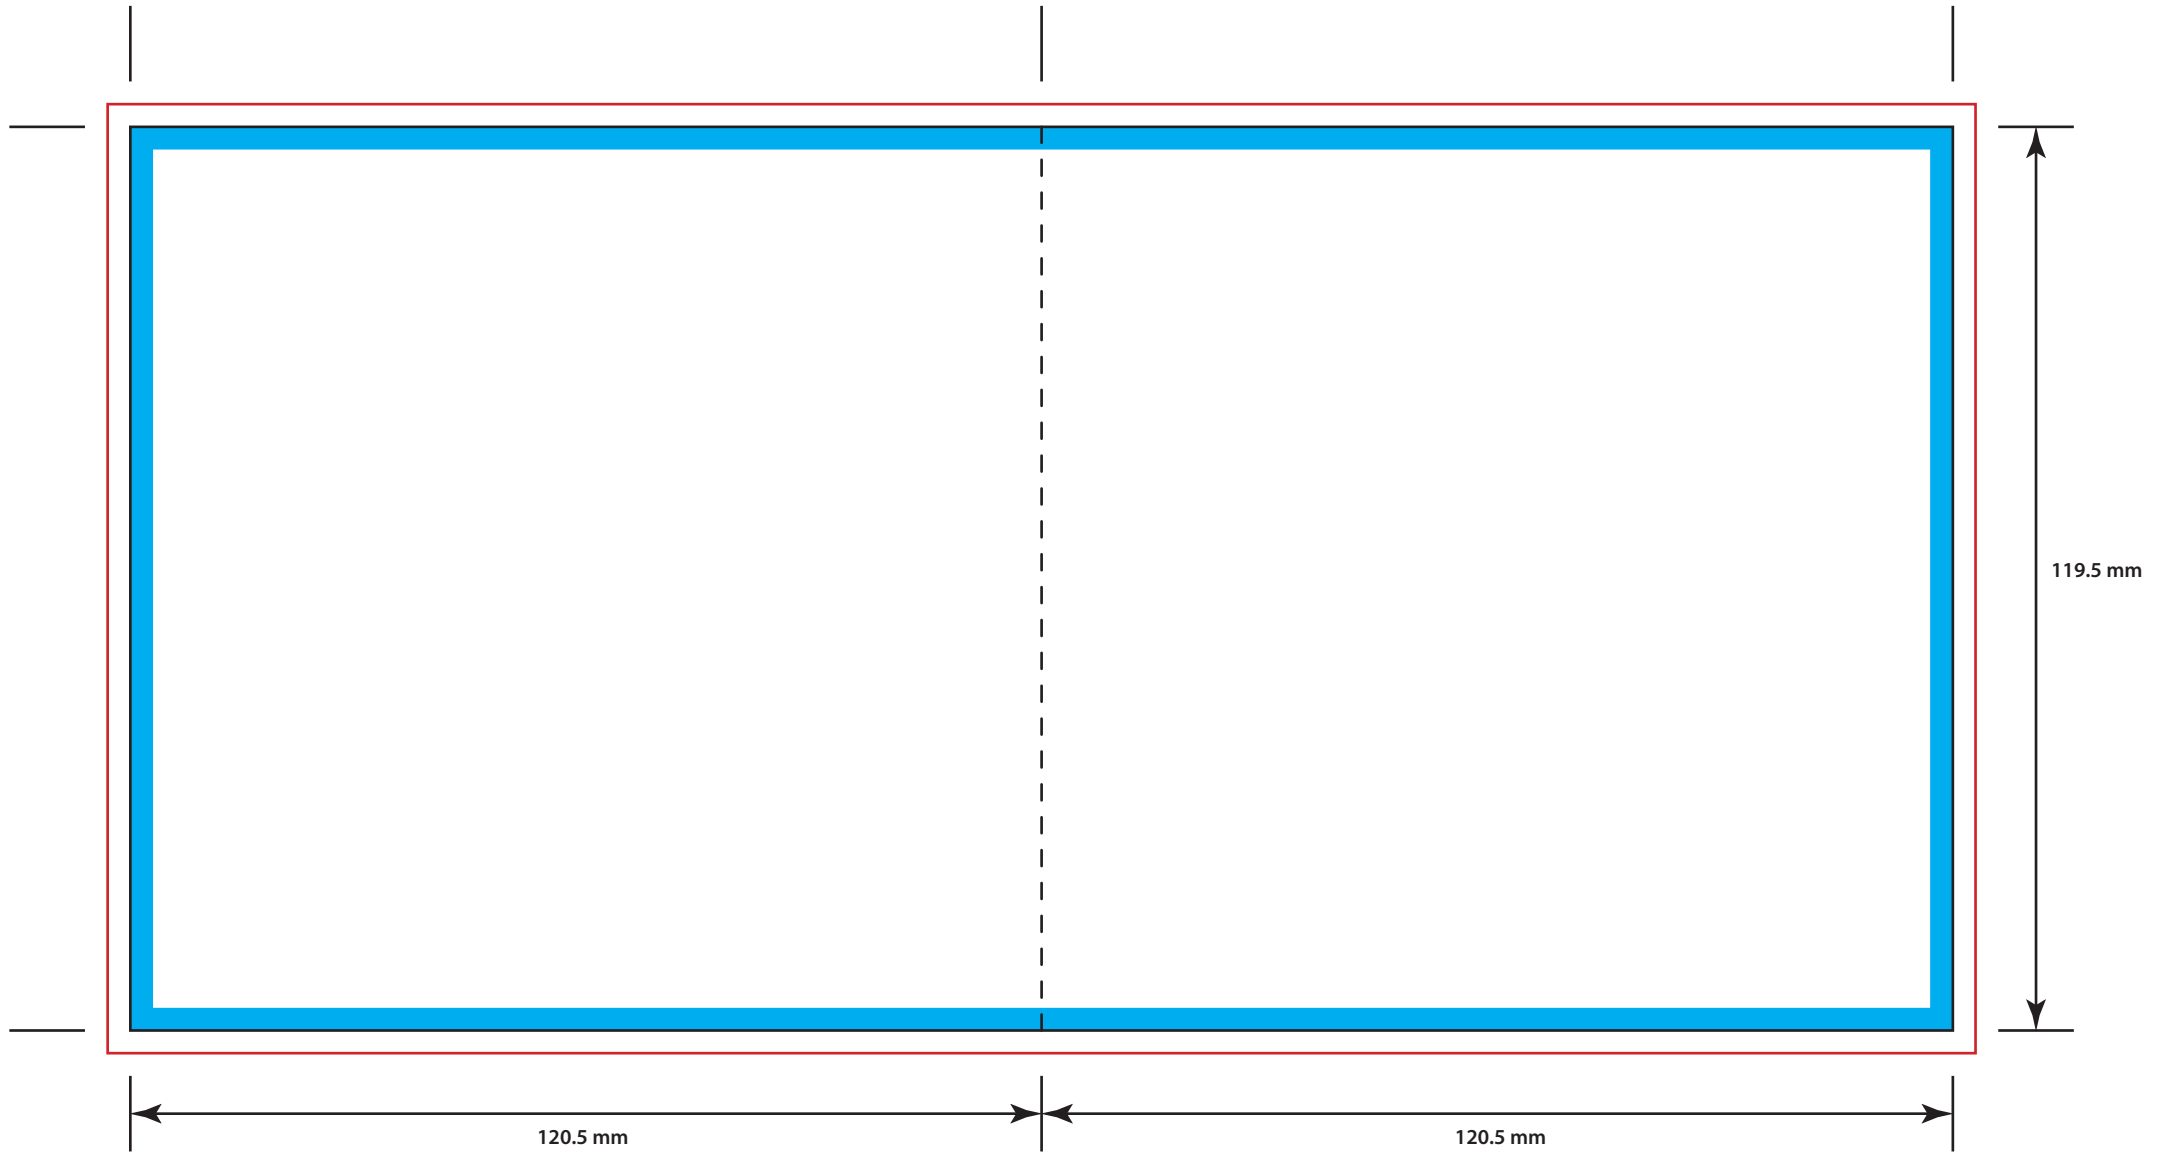

CD Booklet: Double Page

Key:

- Safety Area 
- Bleed 
- Trim 
- Fold 