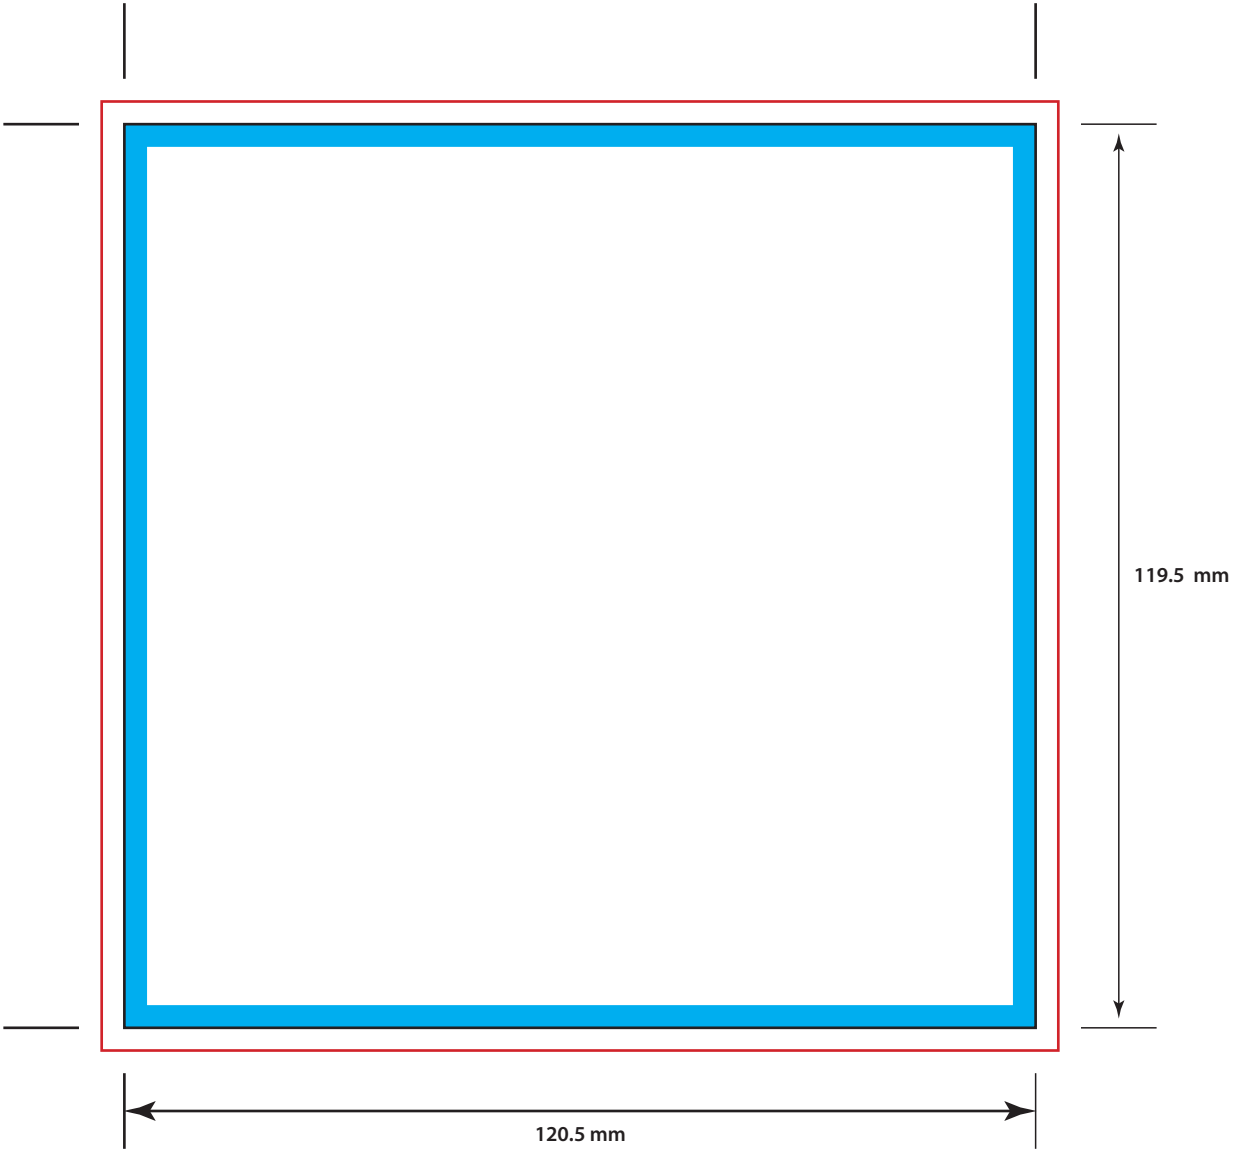

CD Booklet: Single Page

**Key:**  
Safety Area   
Bleed   
Trim   
Fold 