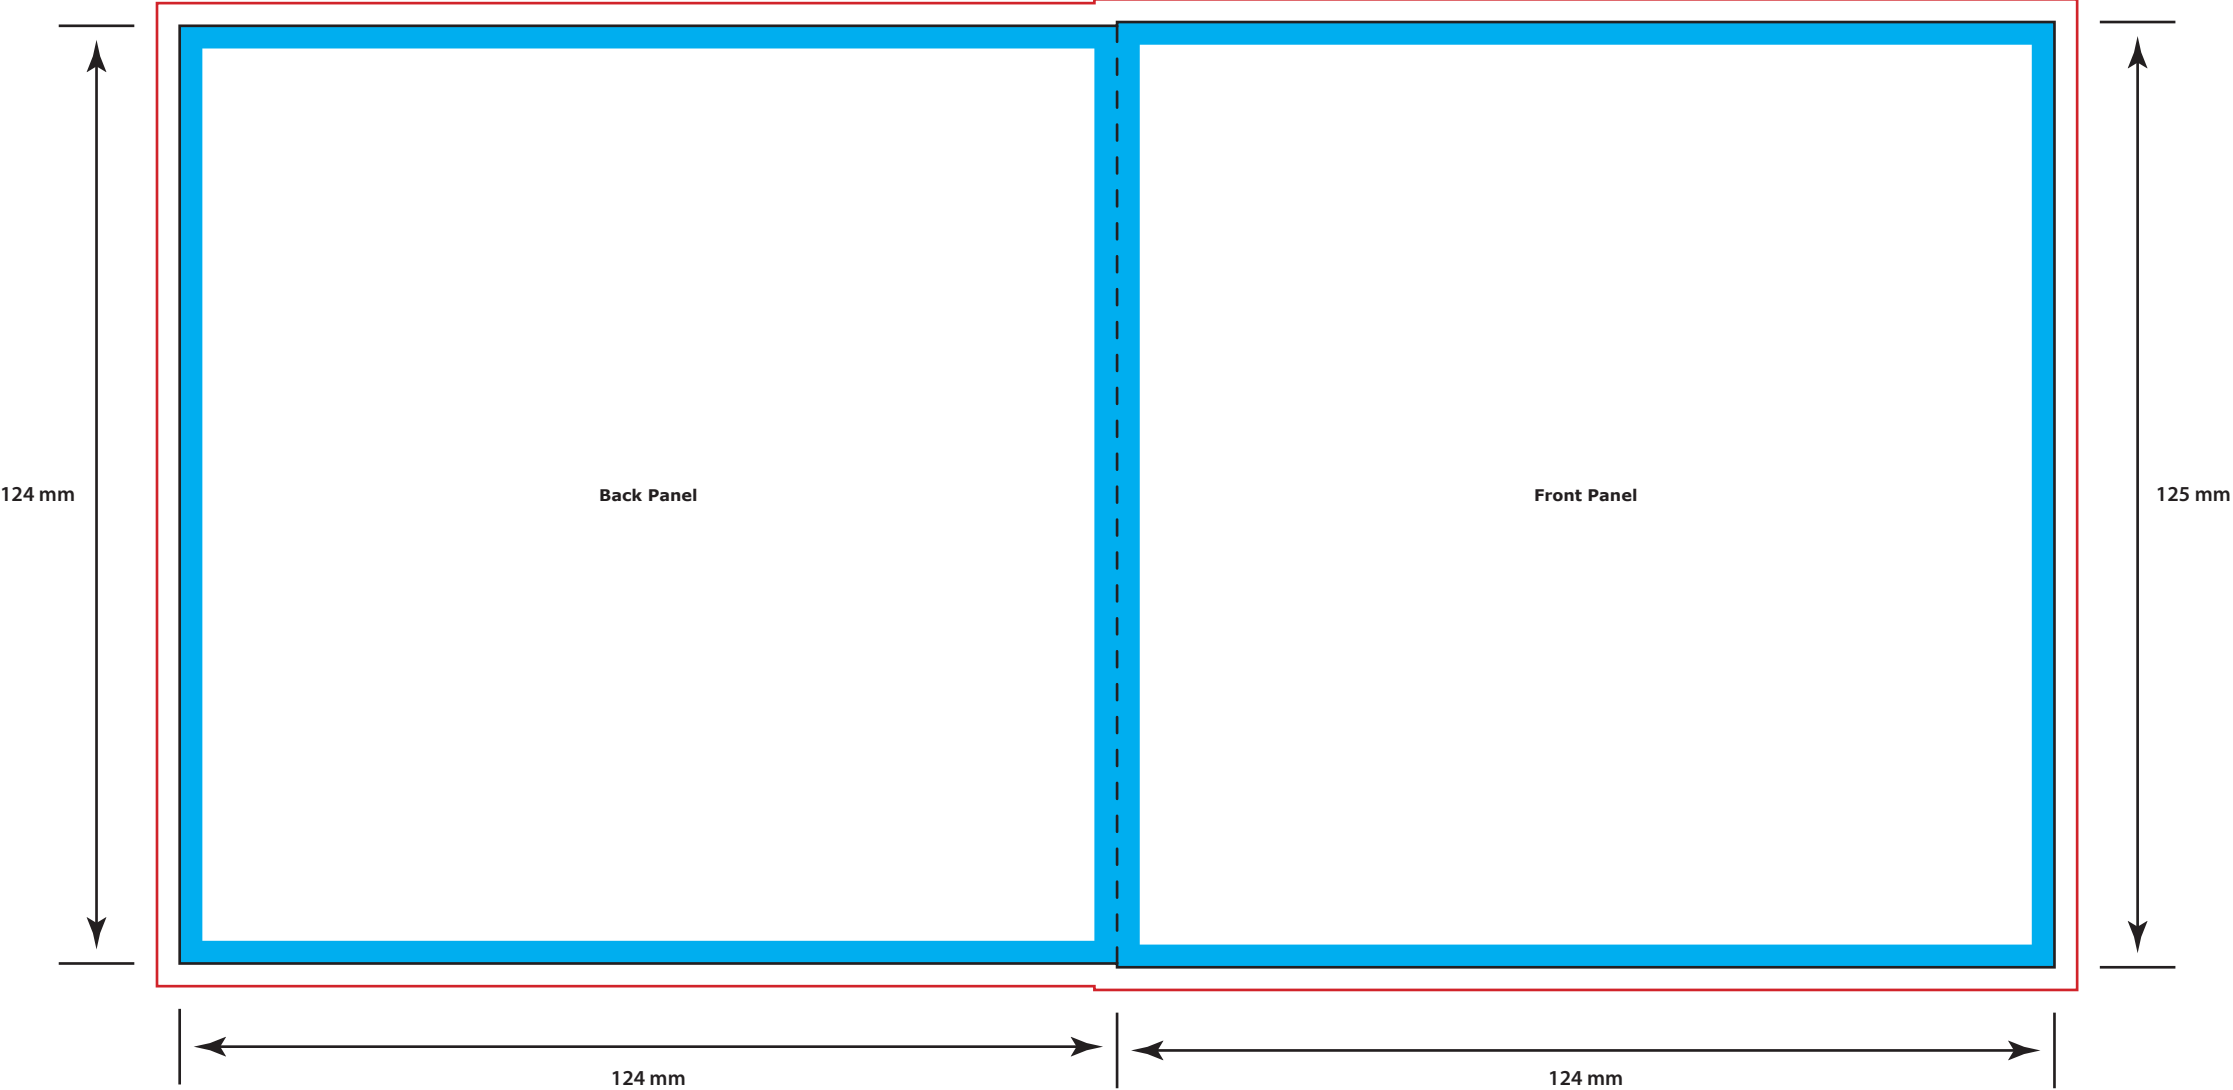

CD Cardwallet

Key:

- Safety Area 
- Bleed 
- Trim 
- Fold 