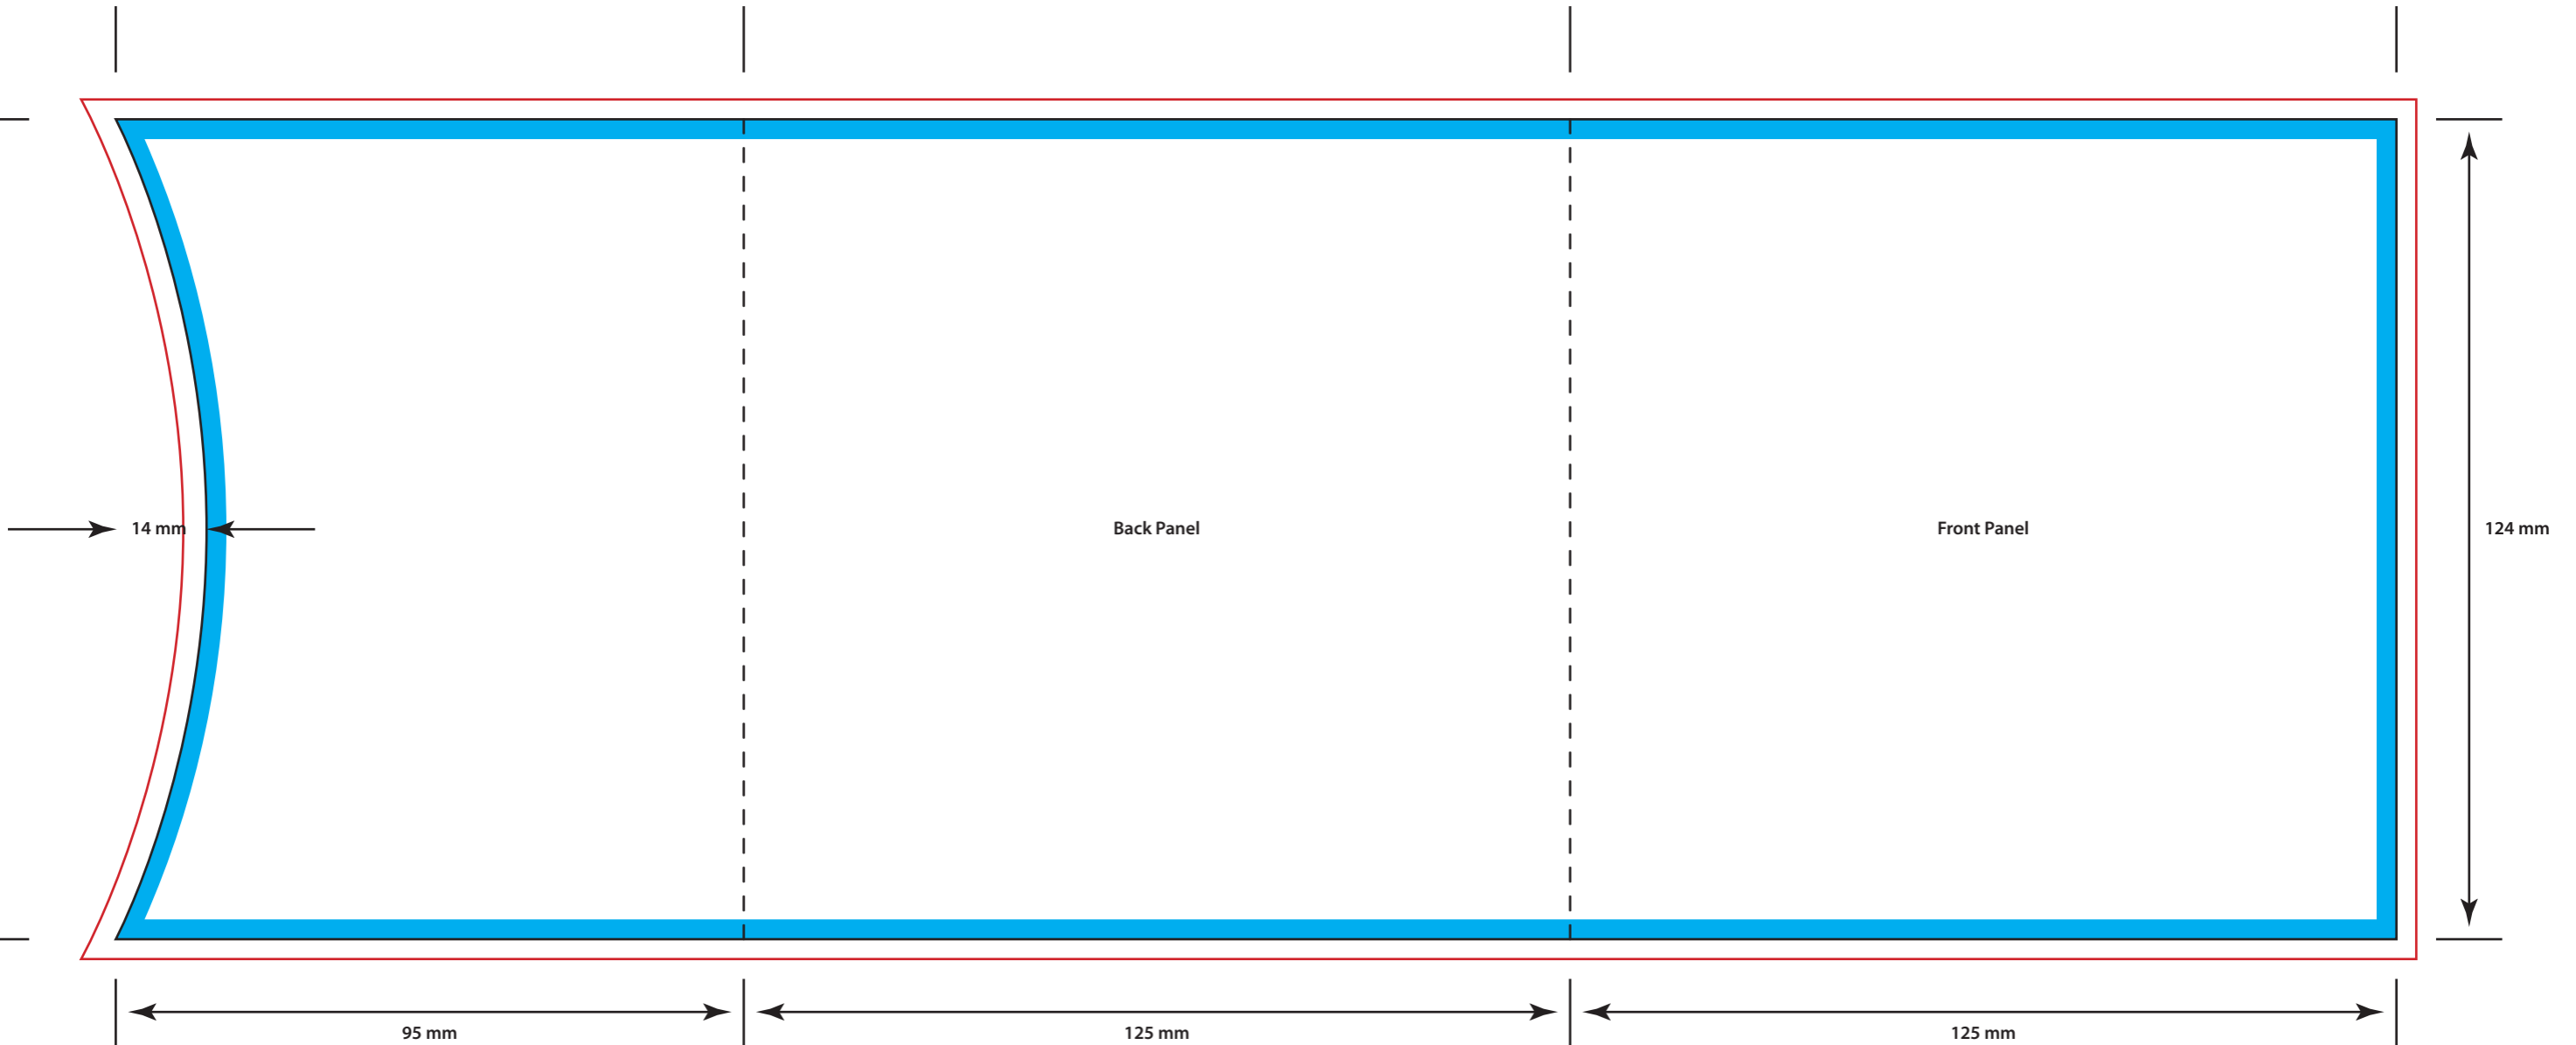

# CD Lancing Pack

Key:	
Safety Area	
Bleed	
Trim	
Fold	