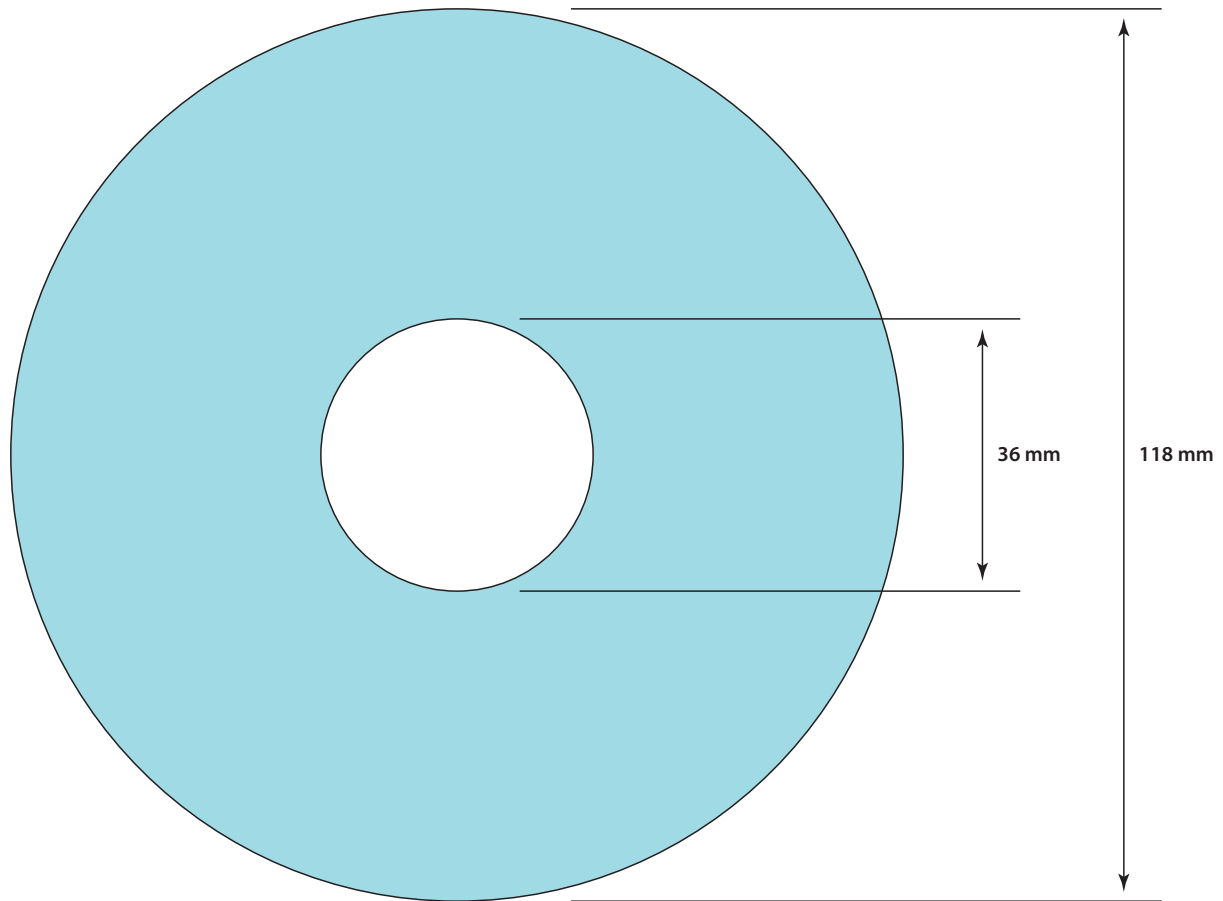

CD Onbody: Replicated (Option 1)

Use this template for a standard compact disc with a glass centre.

The Blue Area Represents Printable Area Only. Please Remove.