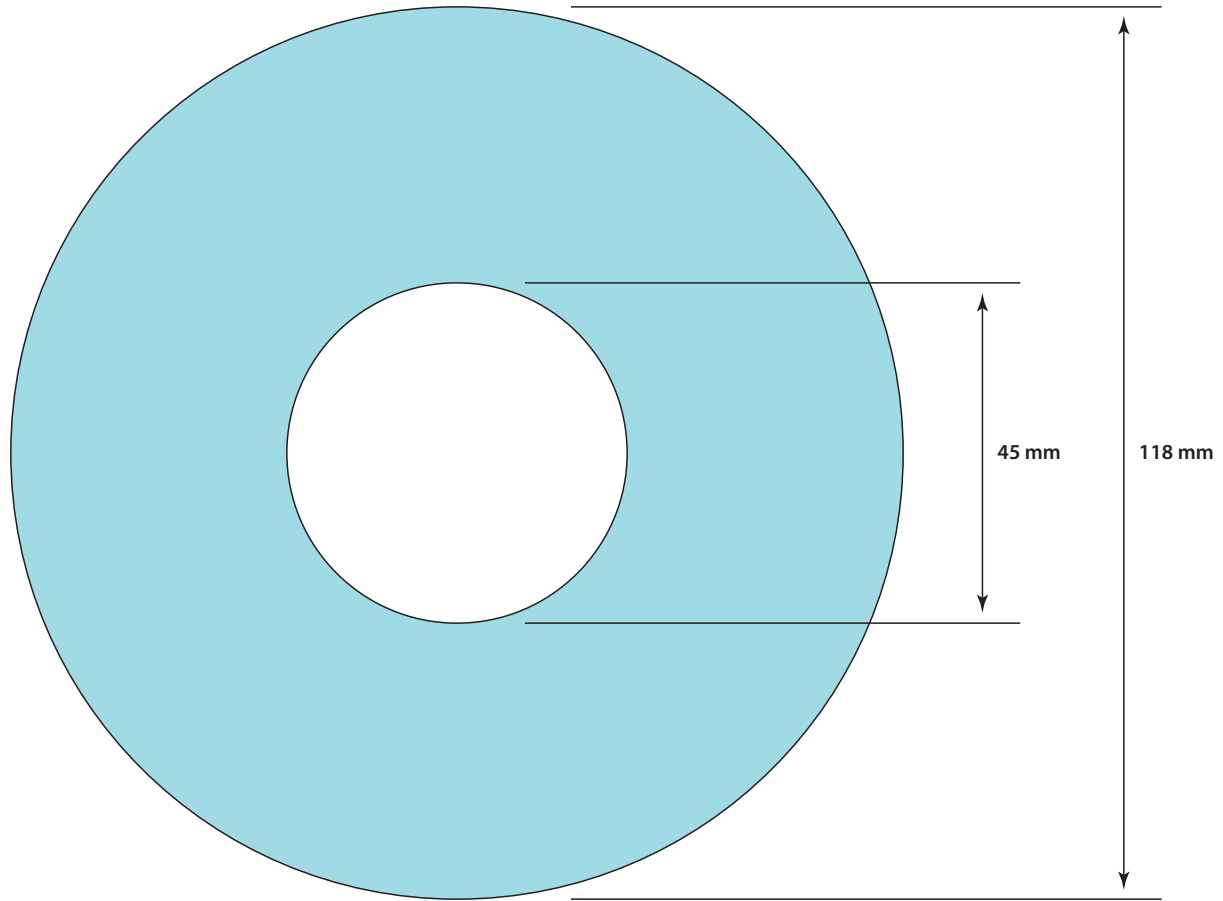

CD Onbody: Replicated (Option 2)

Use this template if you would like to print directly onto the silver surface of the disc.

The Blue Area Represents Printable Area Only. Please Remove.