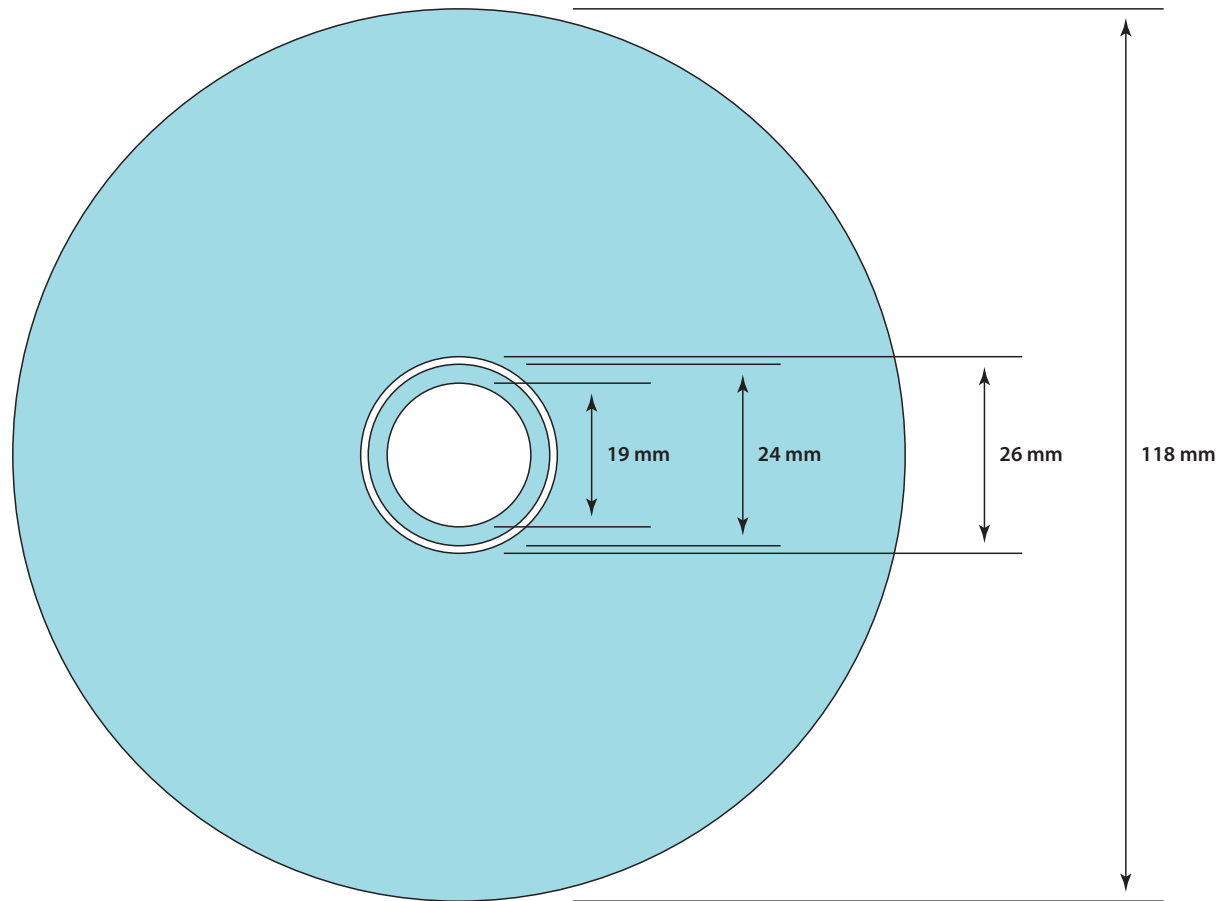

**CD Onbody: Replicated (Option 3)**

Use this template if you would like to print to the centre of the disc.

The Blue Area Represents Printable Area Only. Please Remove.