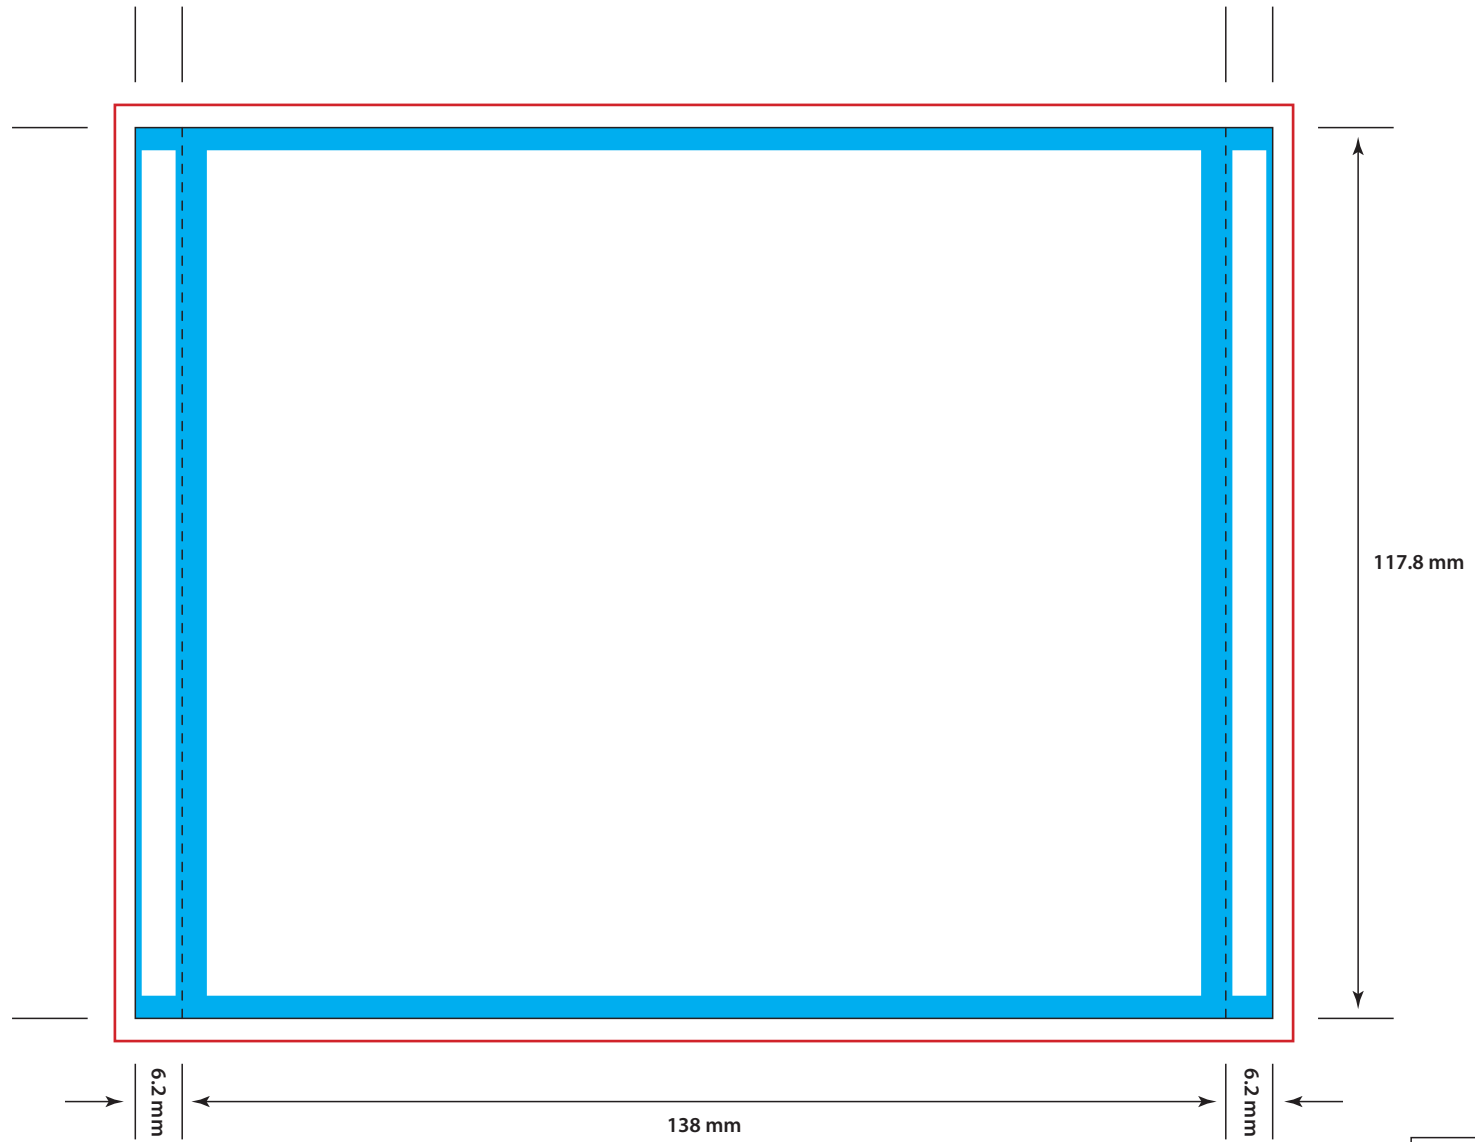

CD Rear Inlay Outer

Key:	
Safety Area	
Bleed	
Trim	
Fold	