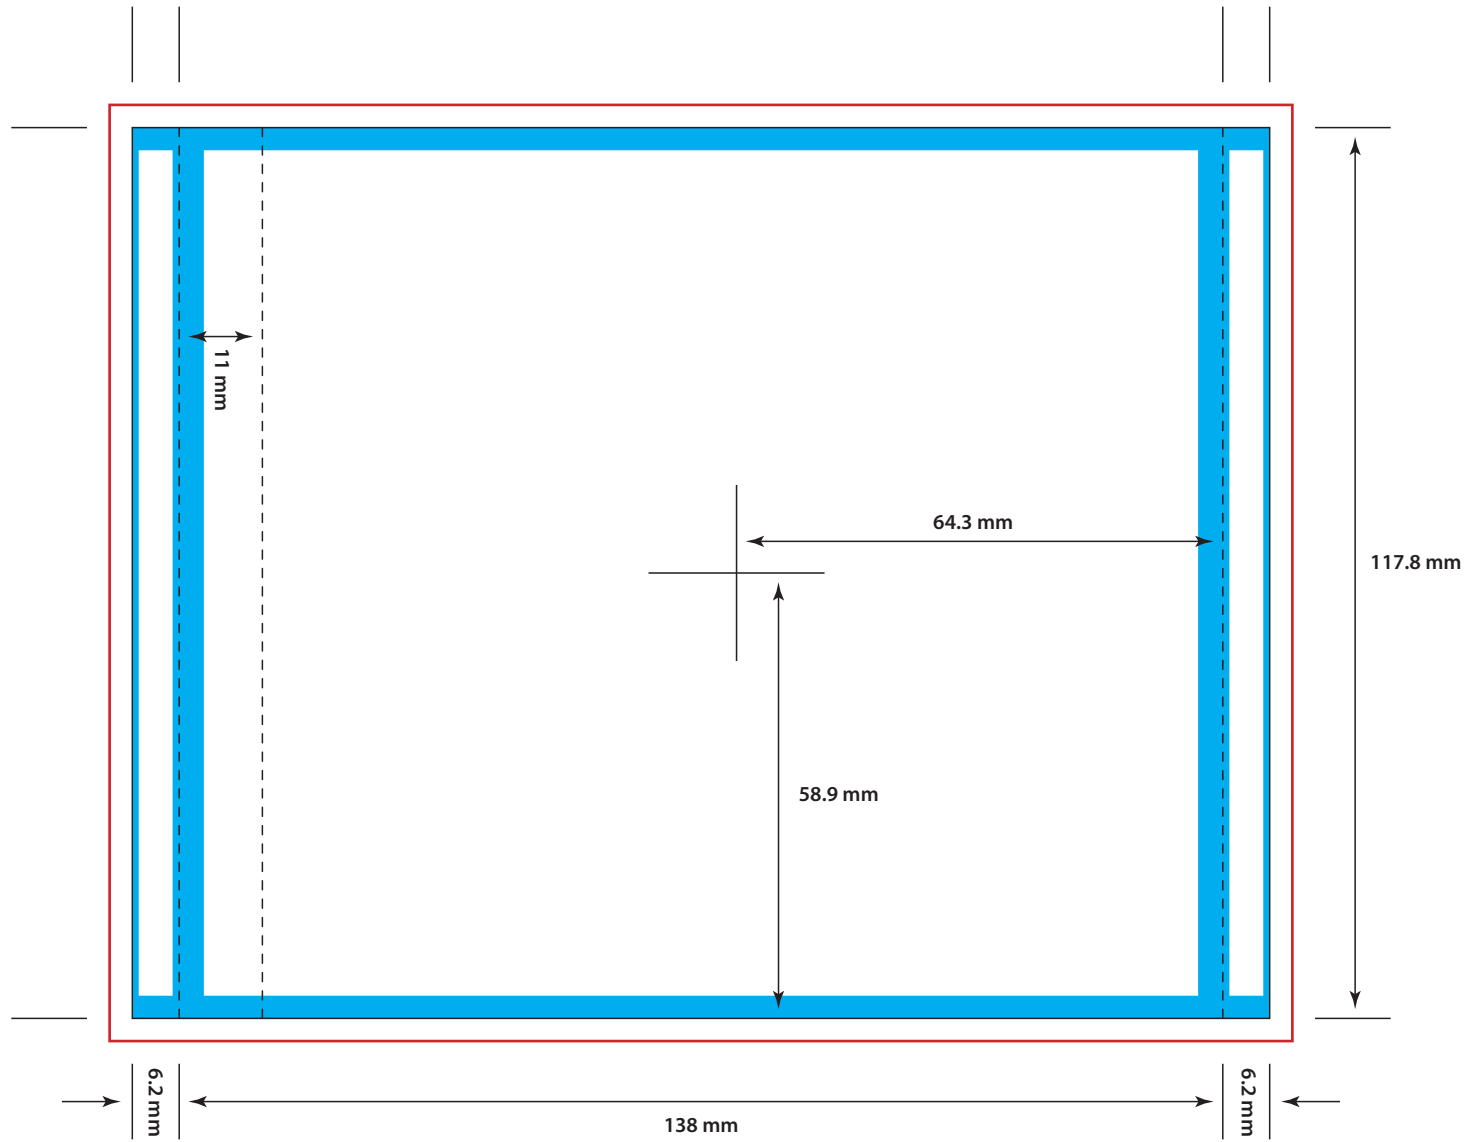

CD Rear Inlay (Reverse)

Key:	
Safety Area	
Bleed	
Trim	
Fold	