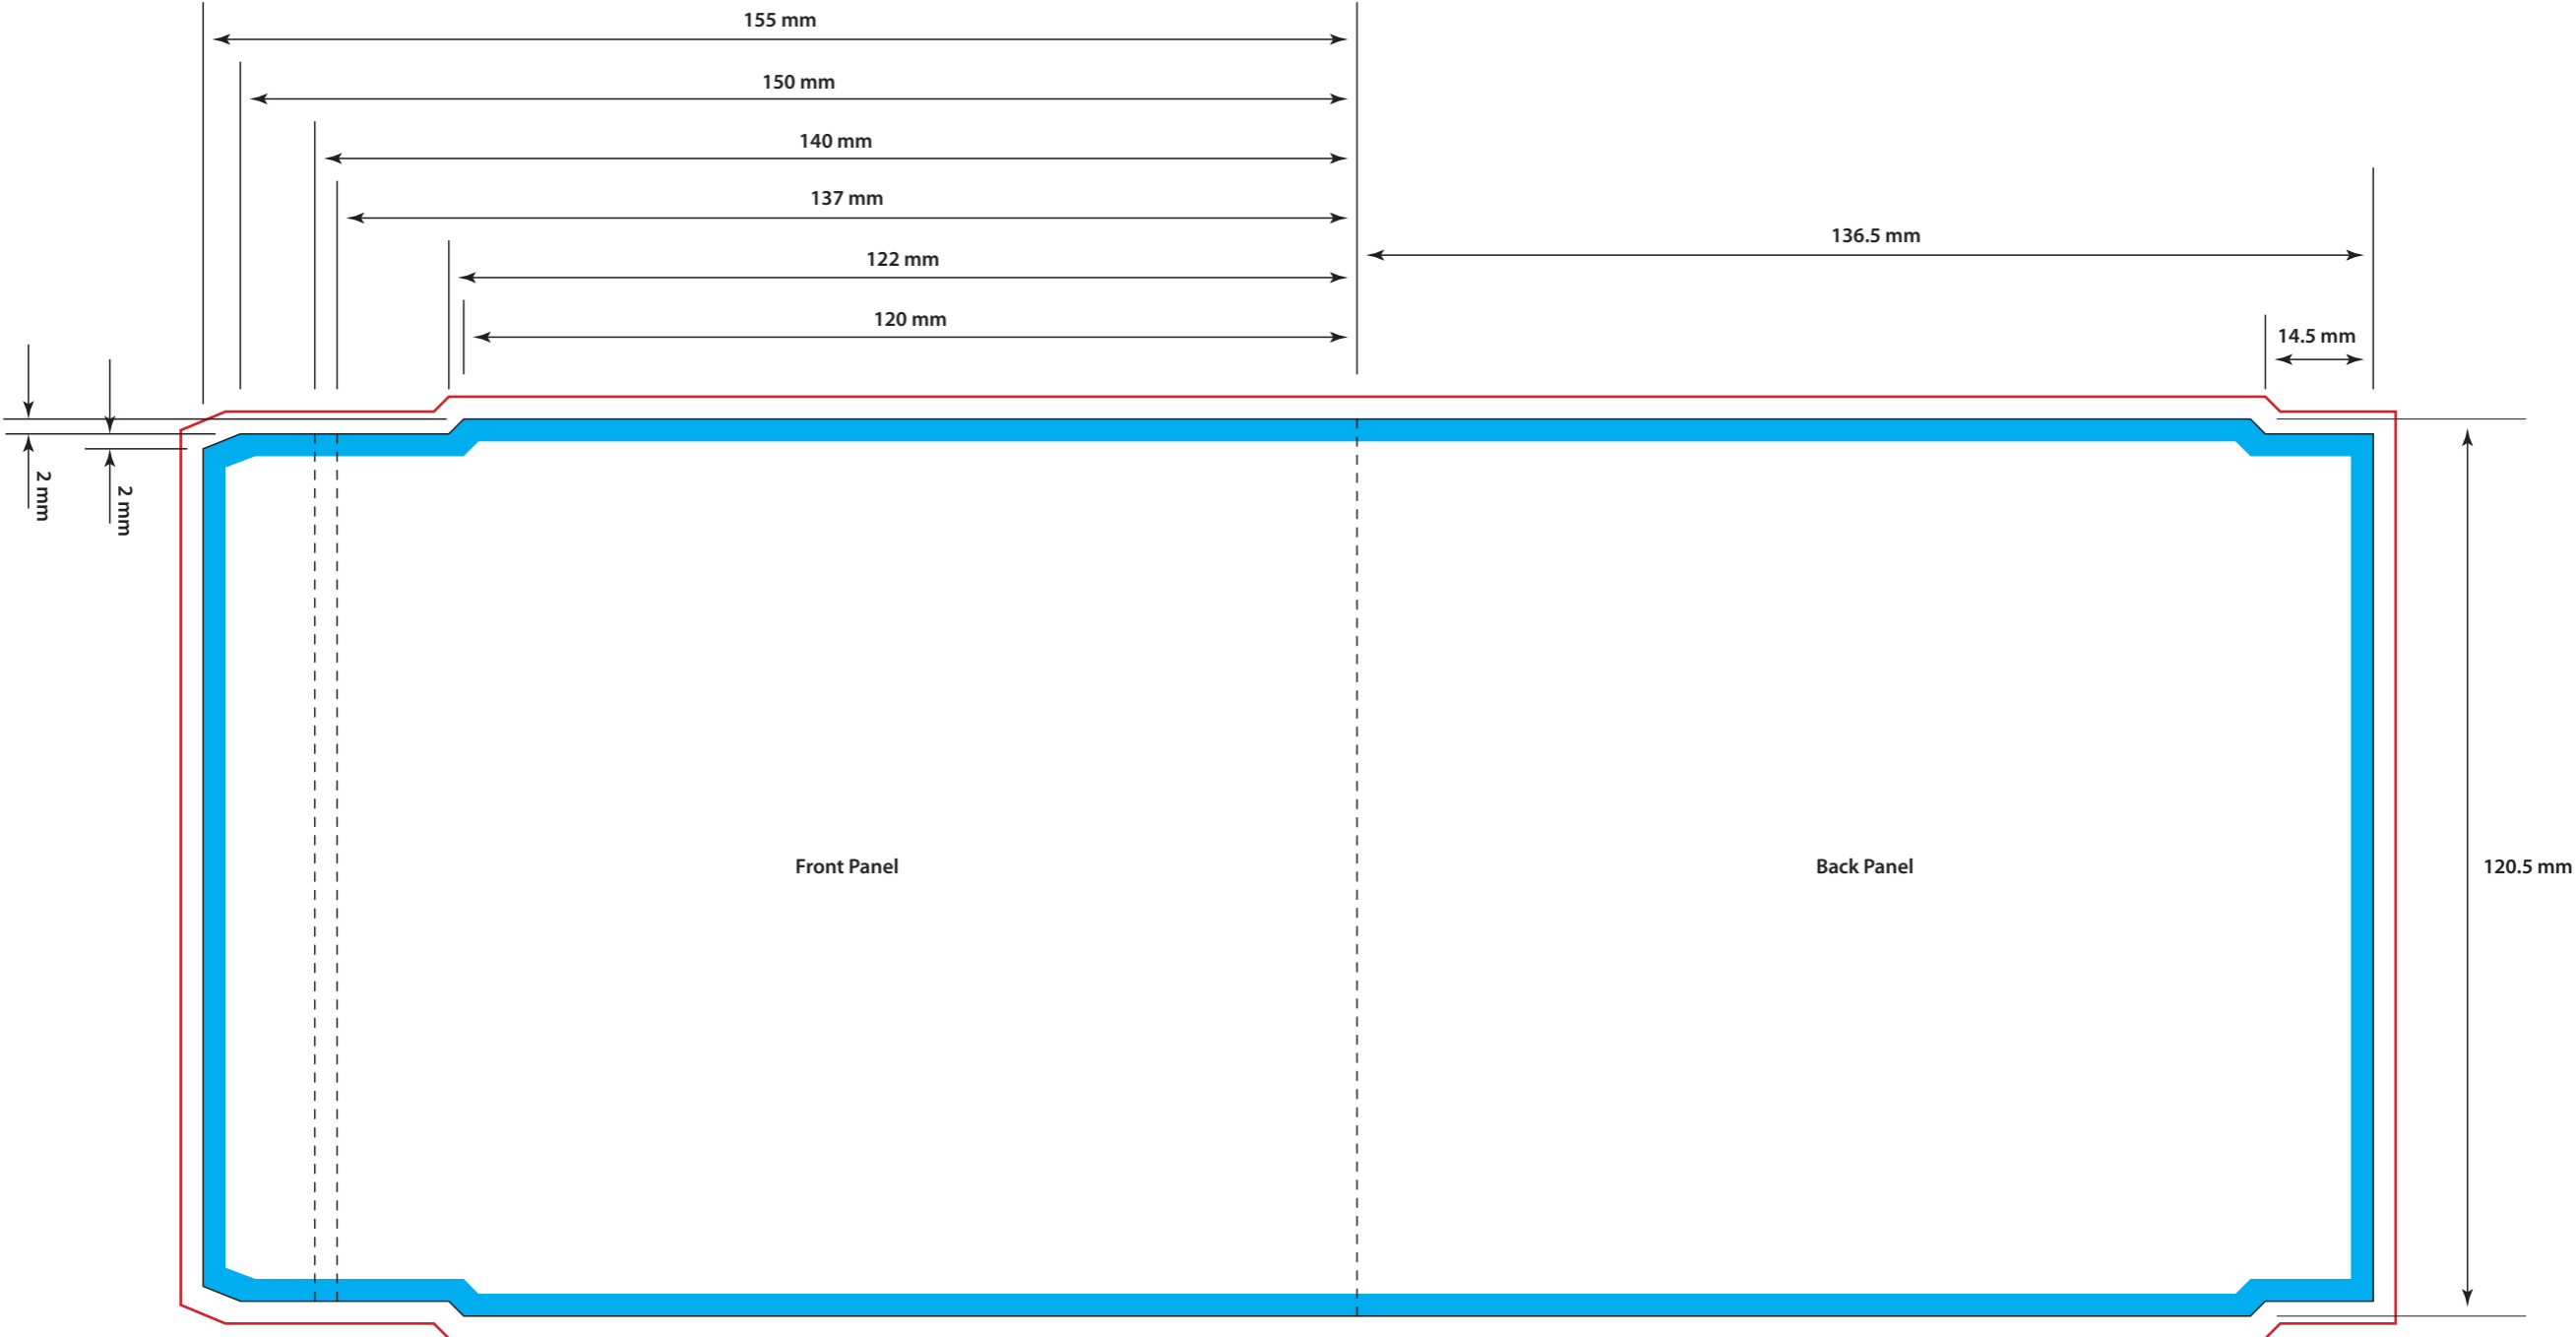

CD Single: J-Card

Key:
Safety Area 
Bleed 
Trim 
Fold 