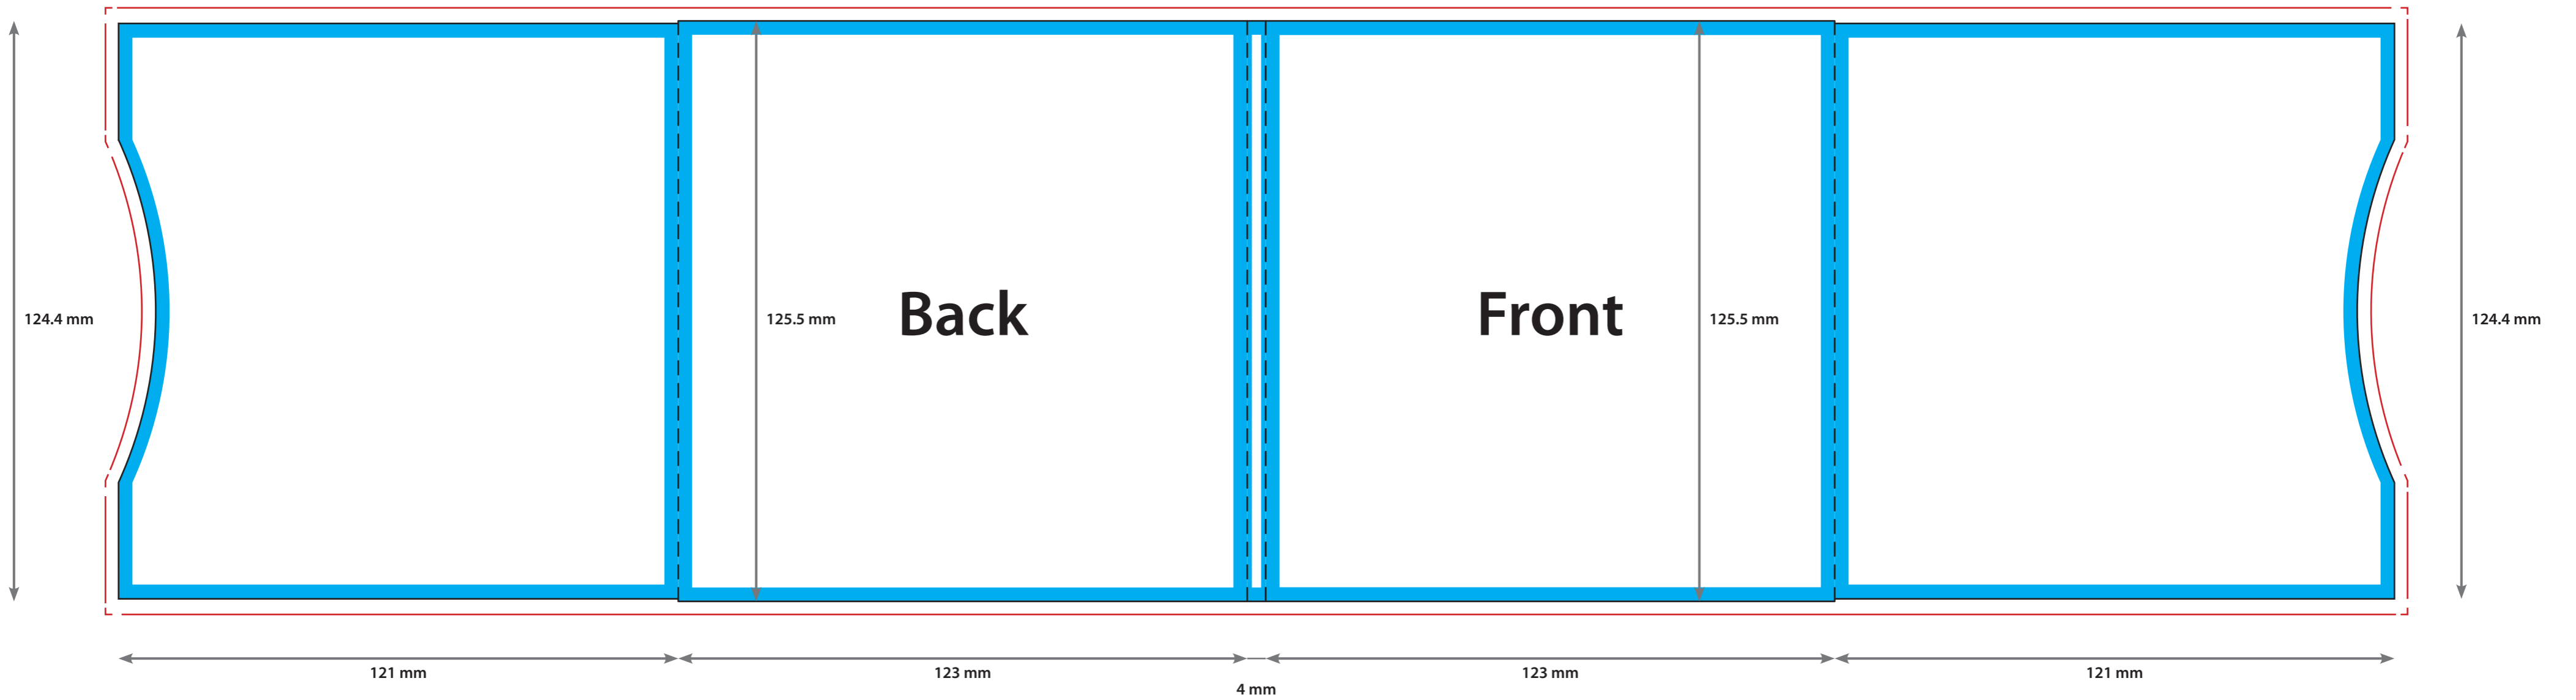

# Double CD Card Wallet

**Key:**  
Safety Area   
Bleed   
Trim   
Fold 