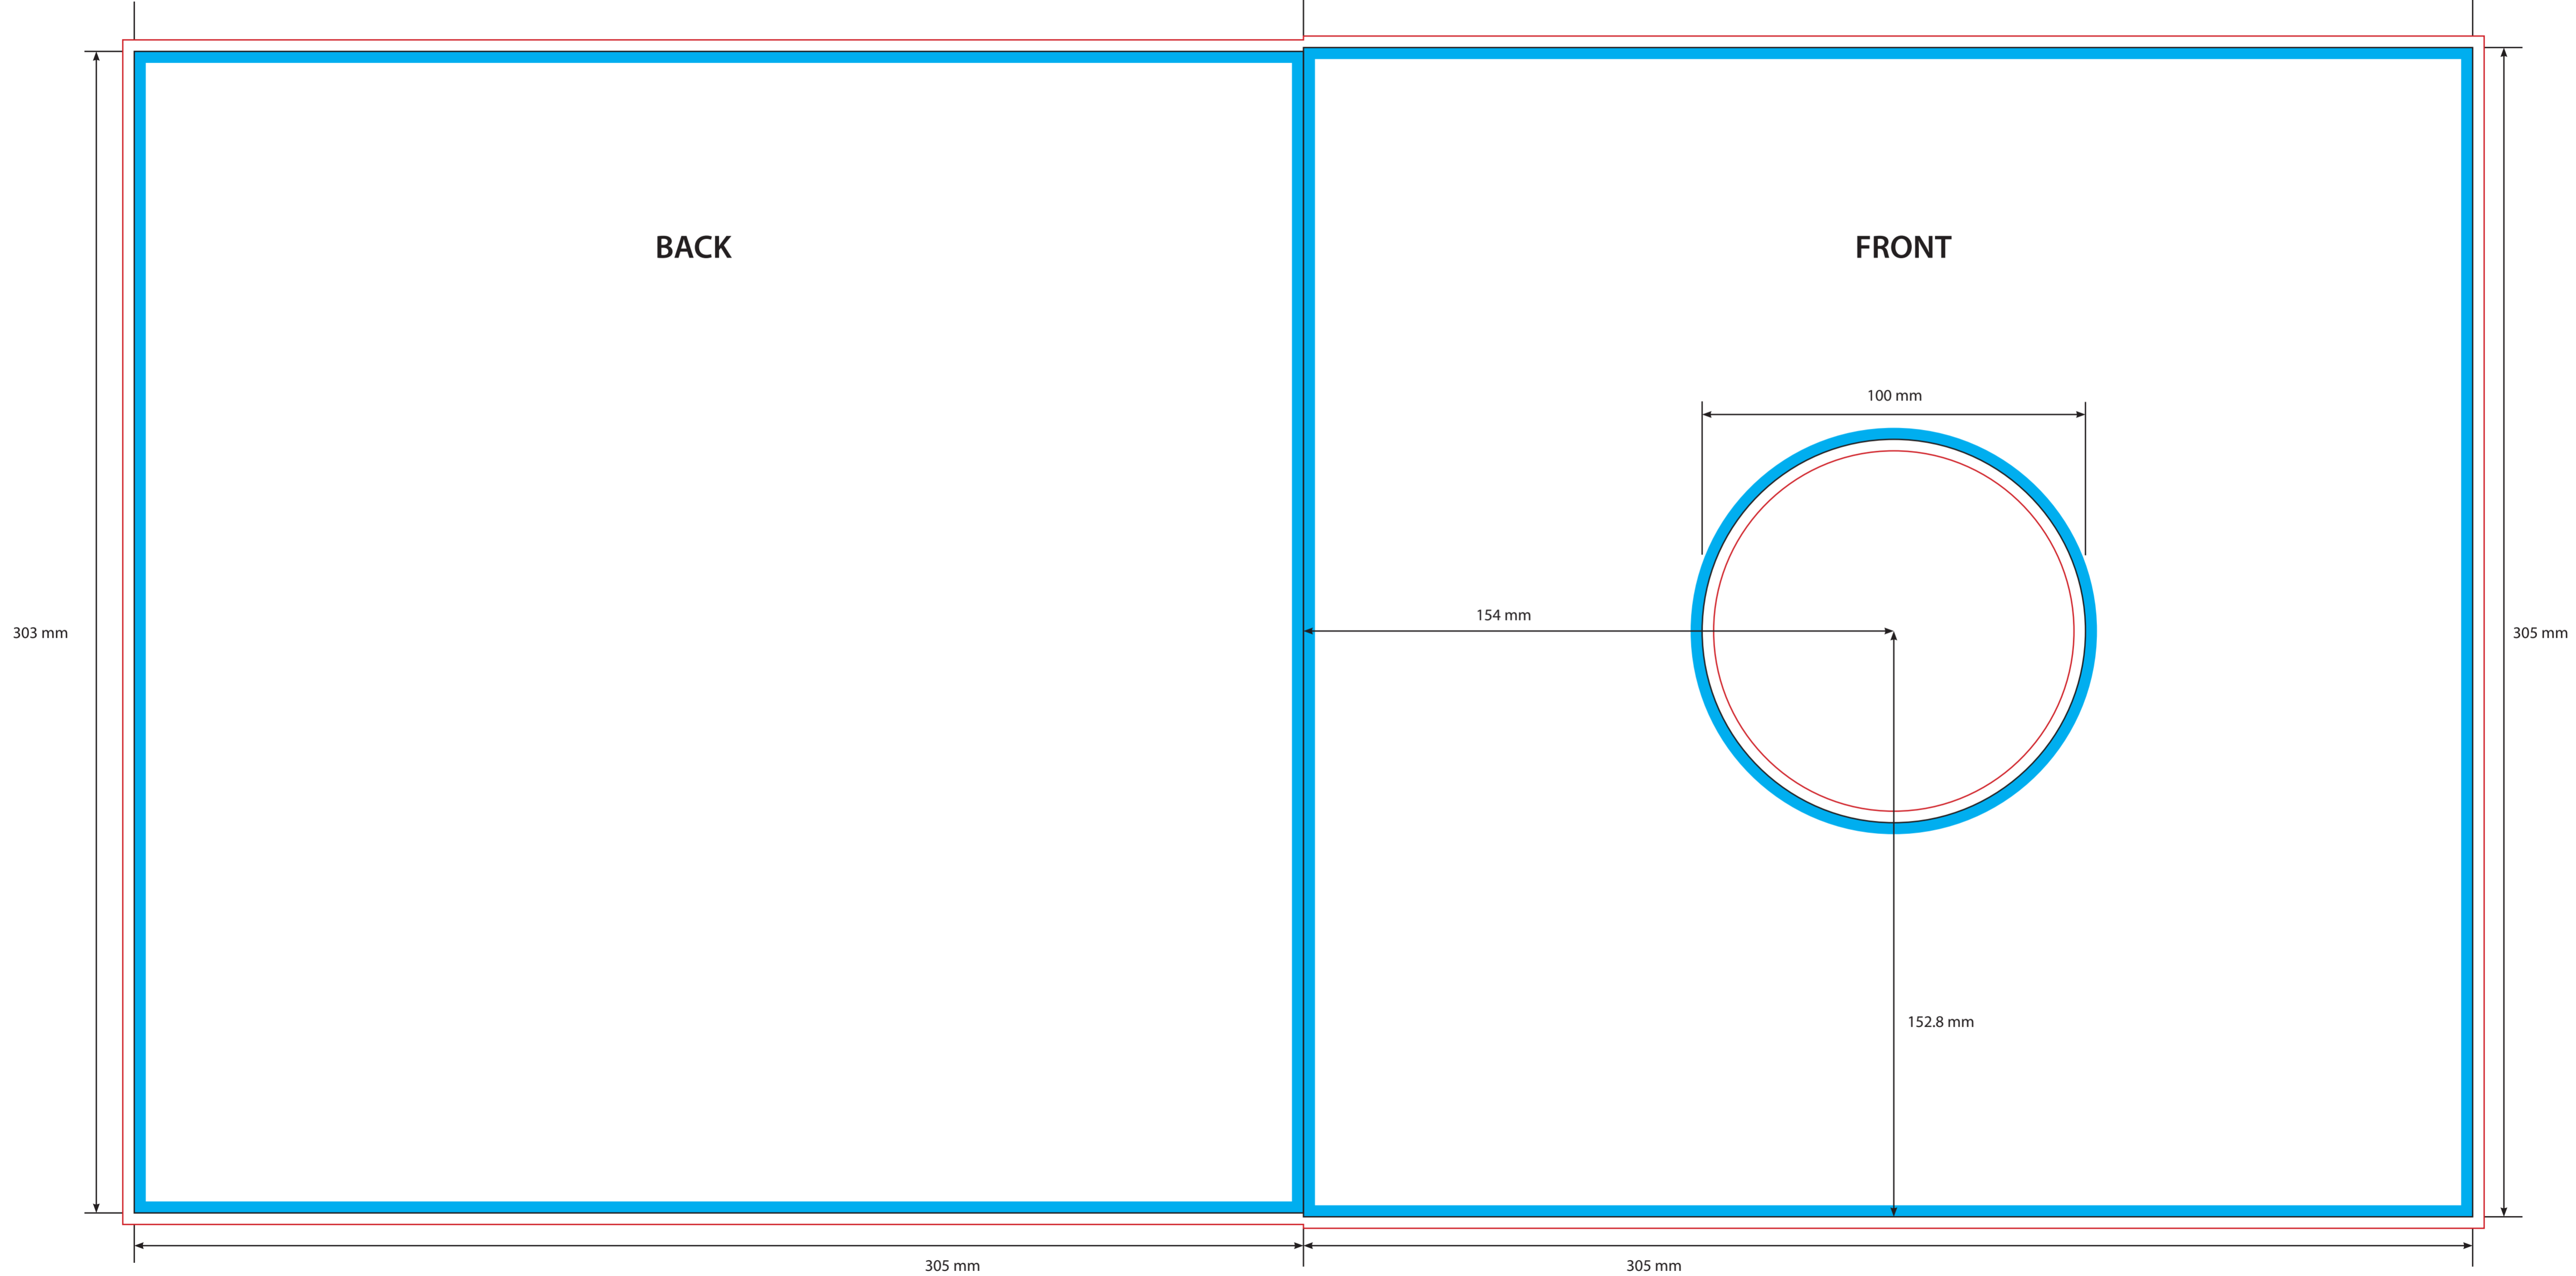

12" Vinyl Inner Sleeve One Hole

□ Trim/Fold Lines □ Bleed ■ Safety