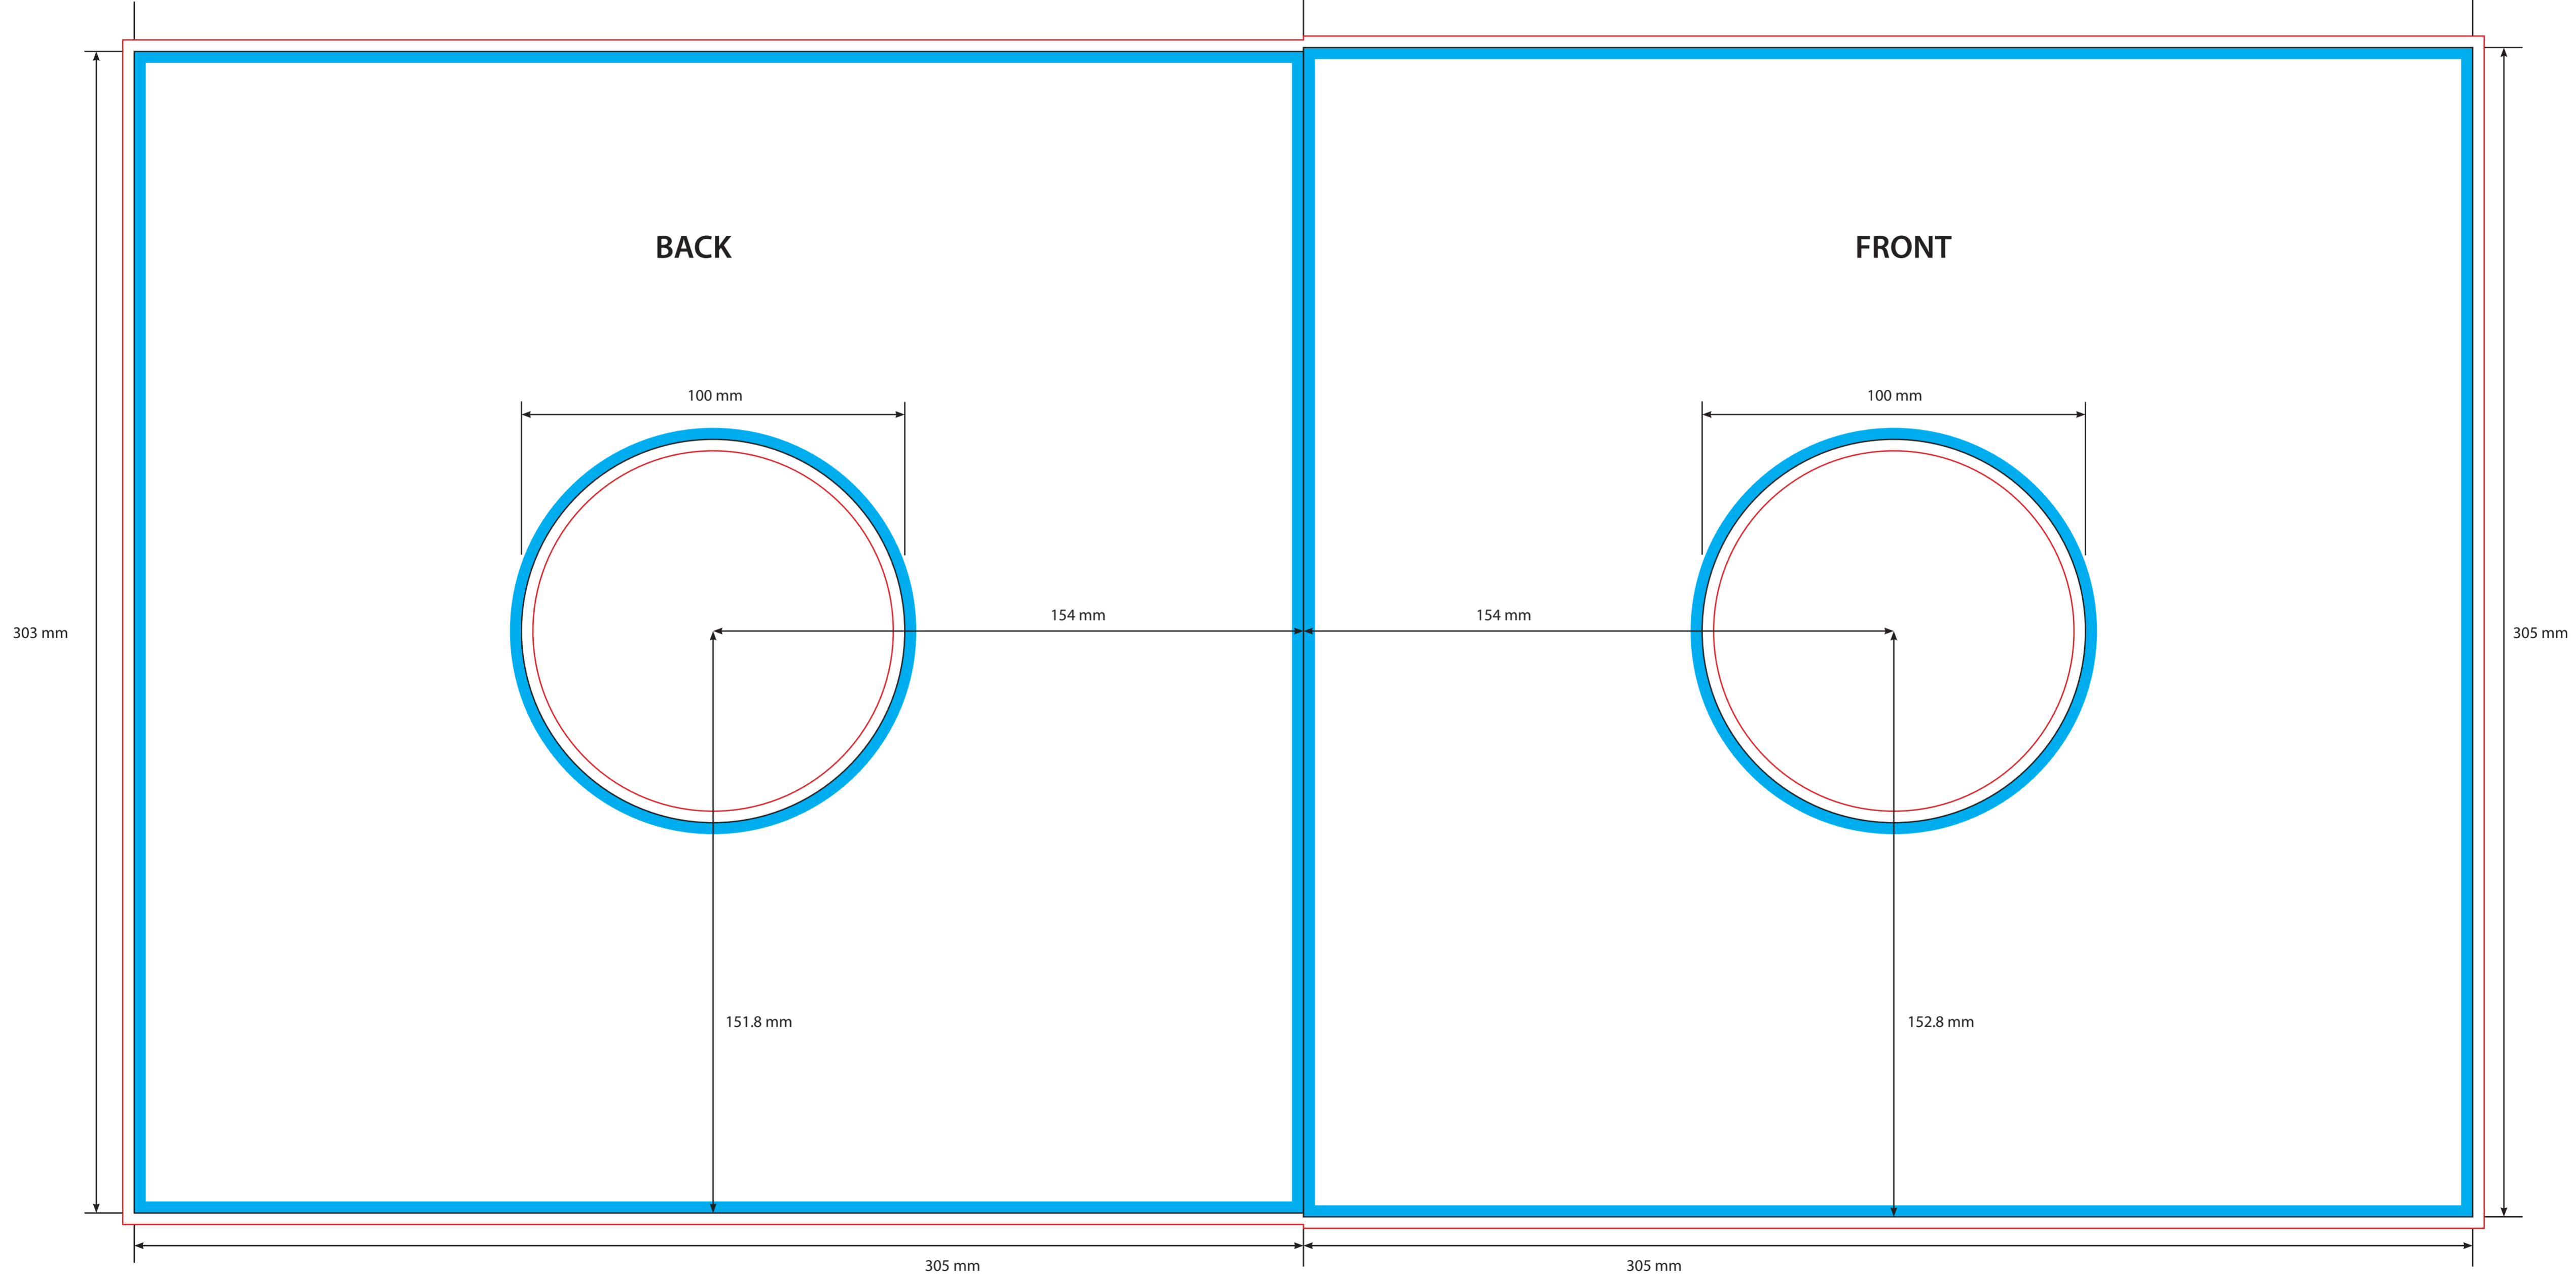

# 12" Vinyl Inner Sleeve Two Holes

□ Trim/Fold Lines □ Bleed ■ Safety