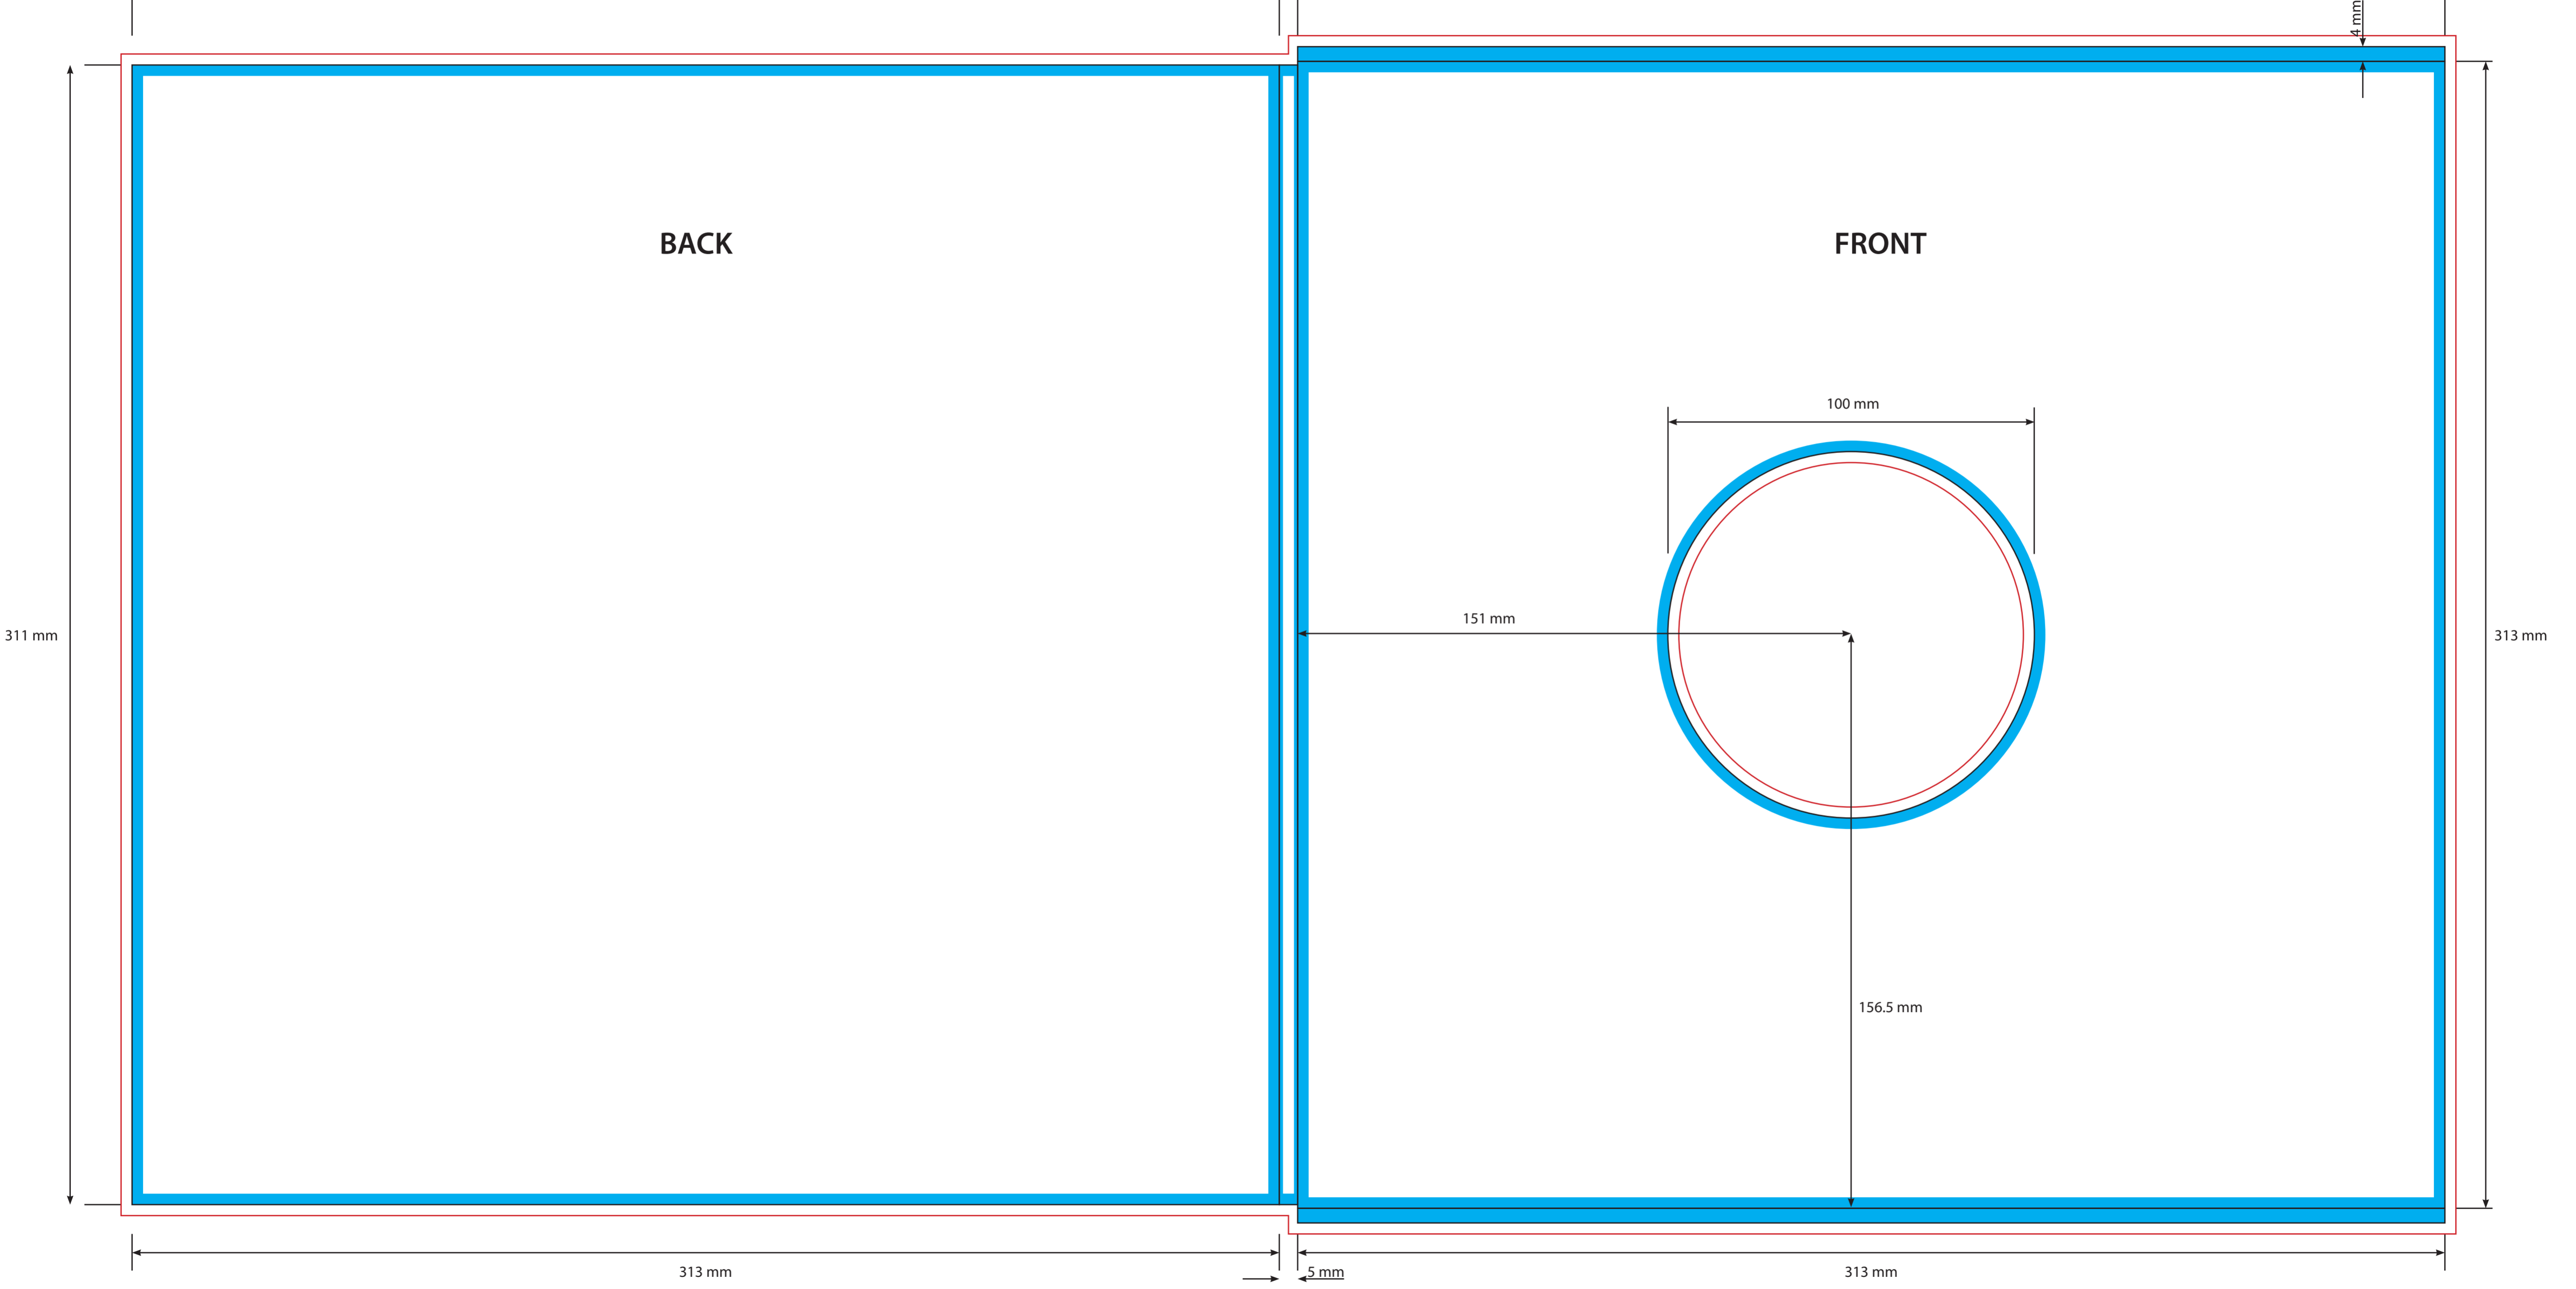

12" Vinyl Outer Sleeve One Hole

□ Trim/Fold Lines □ Bleed ■ Safety