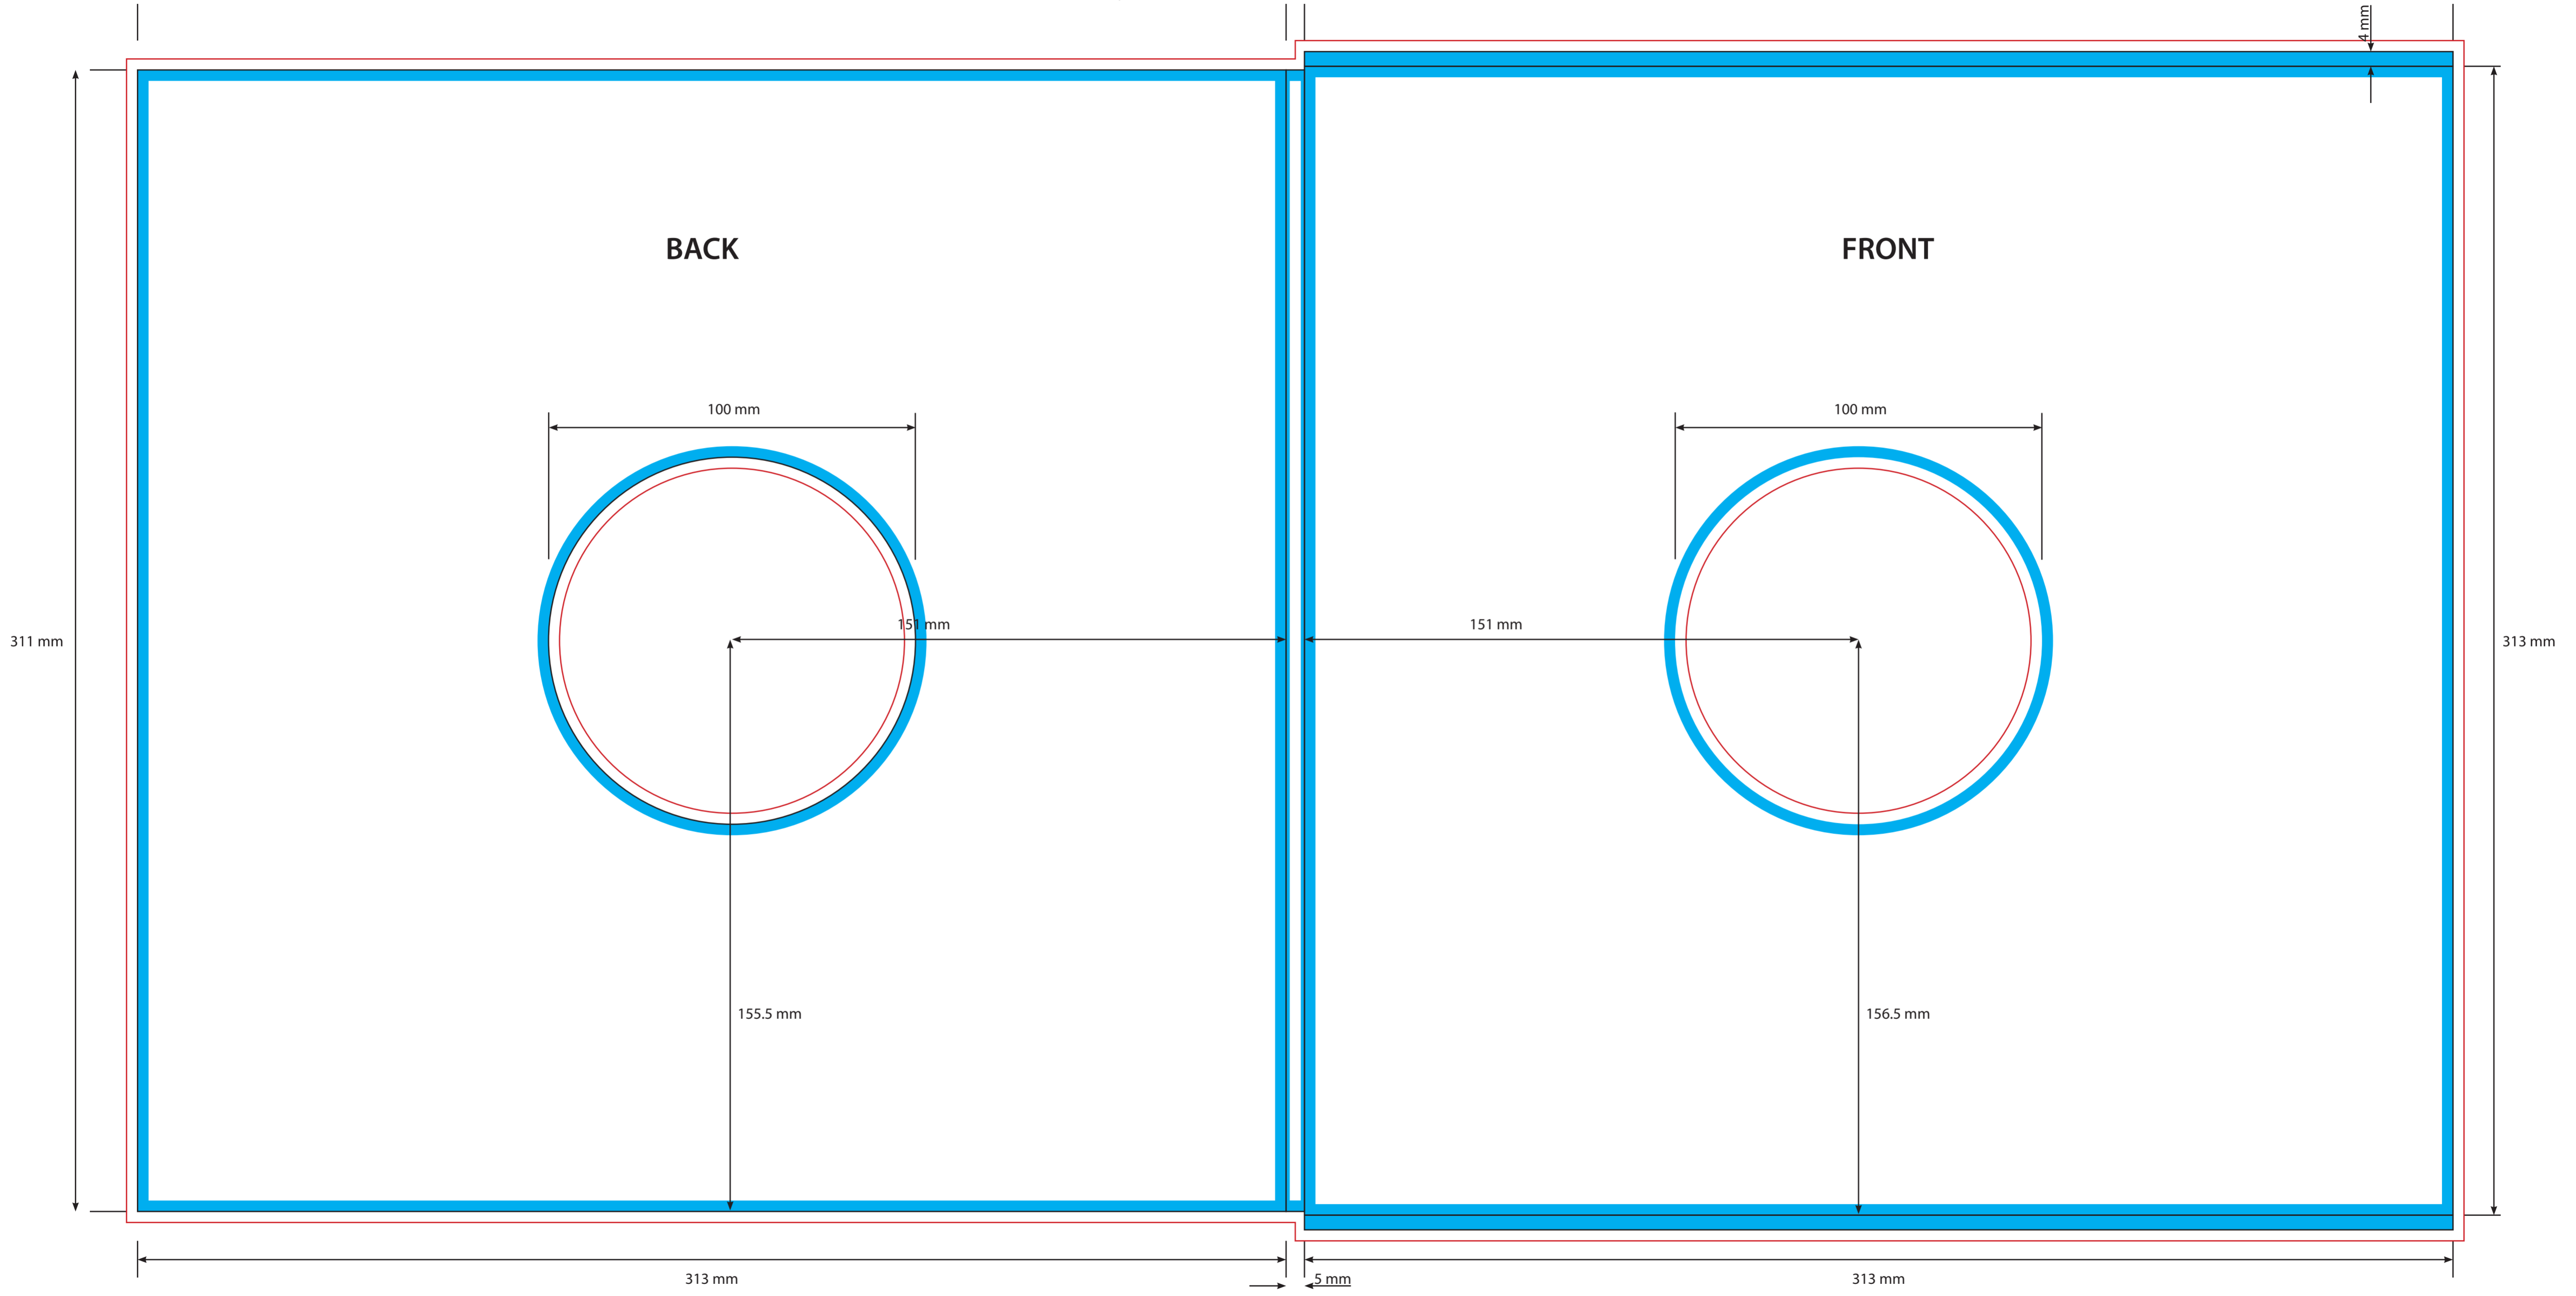

12" Vinyl Outer Sleeve Two Holes

□ Trim/Fold Lines □ Bleed ■ Safety