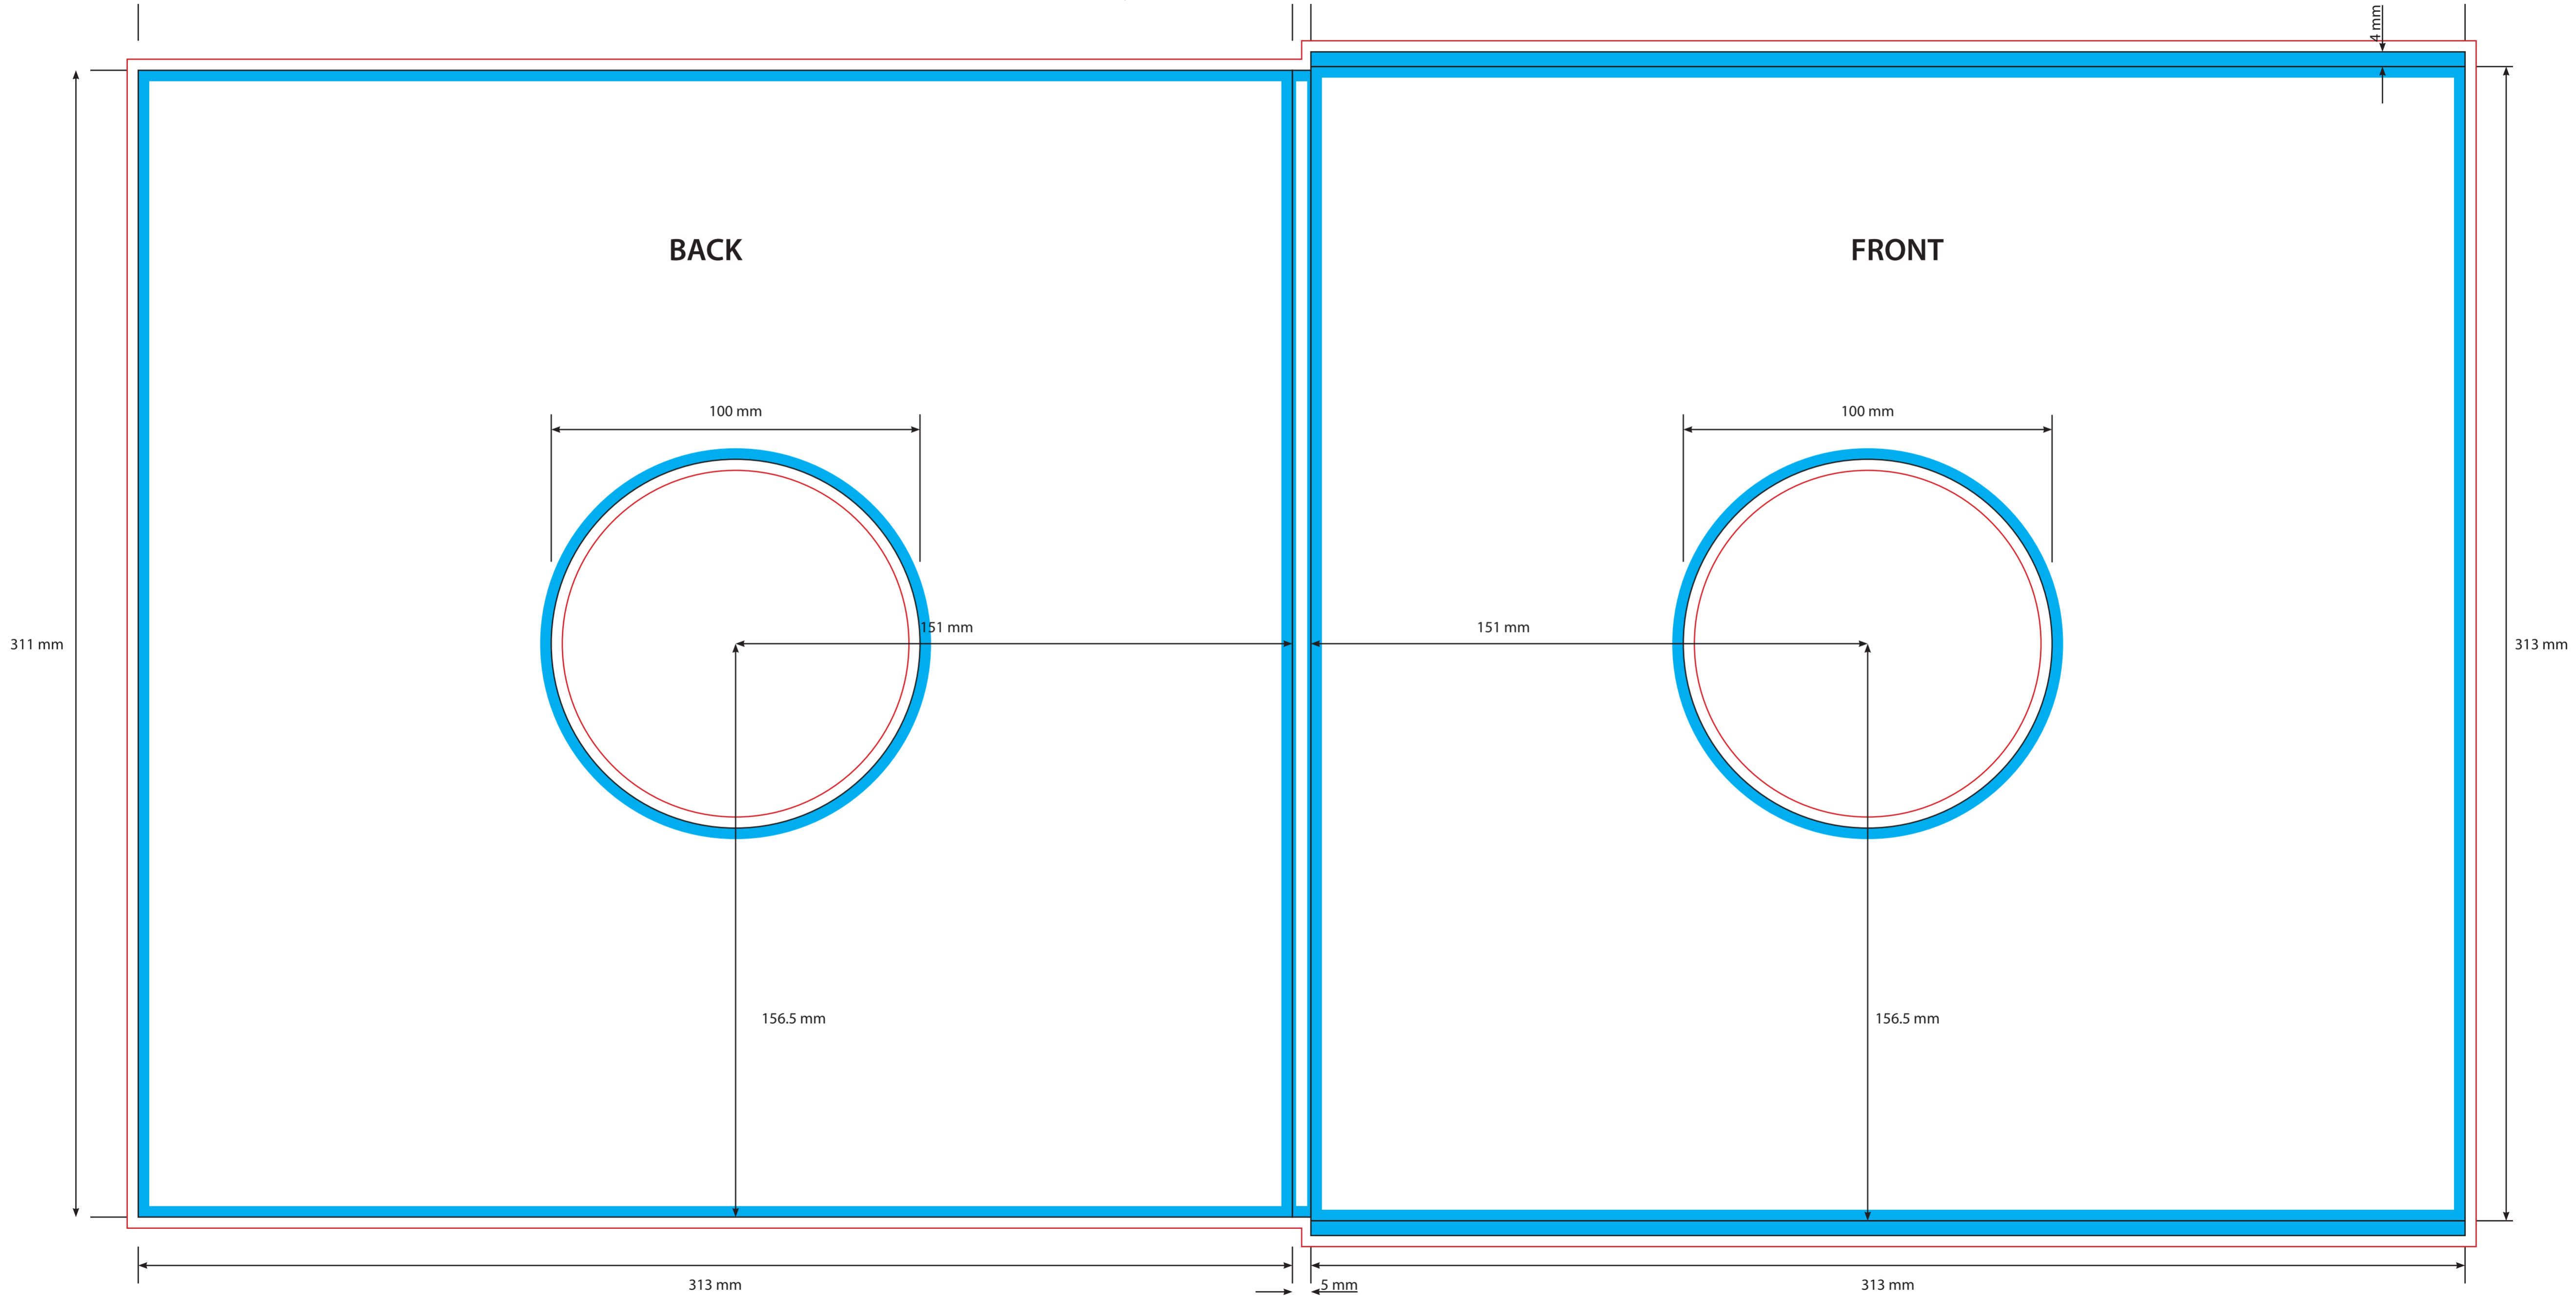

12" Vinyl Outer Sleeve Two Holes

□ Trim/Fold Lines □ Bleed ■ Safety