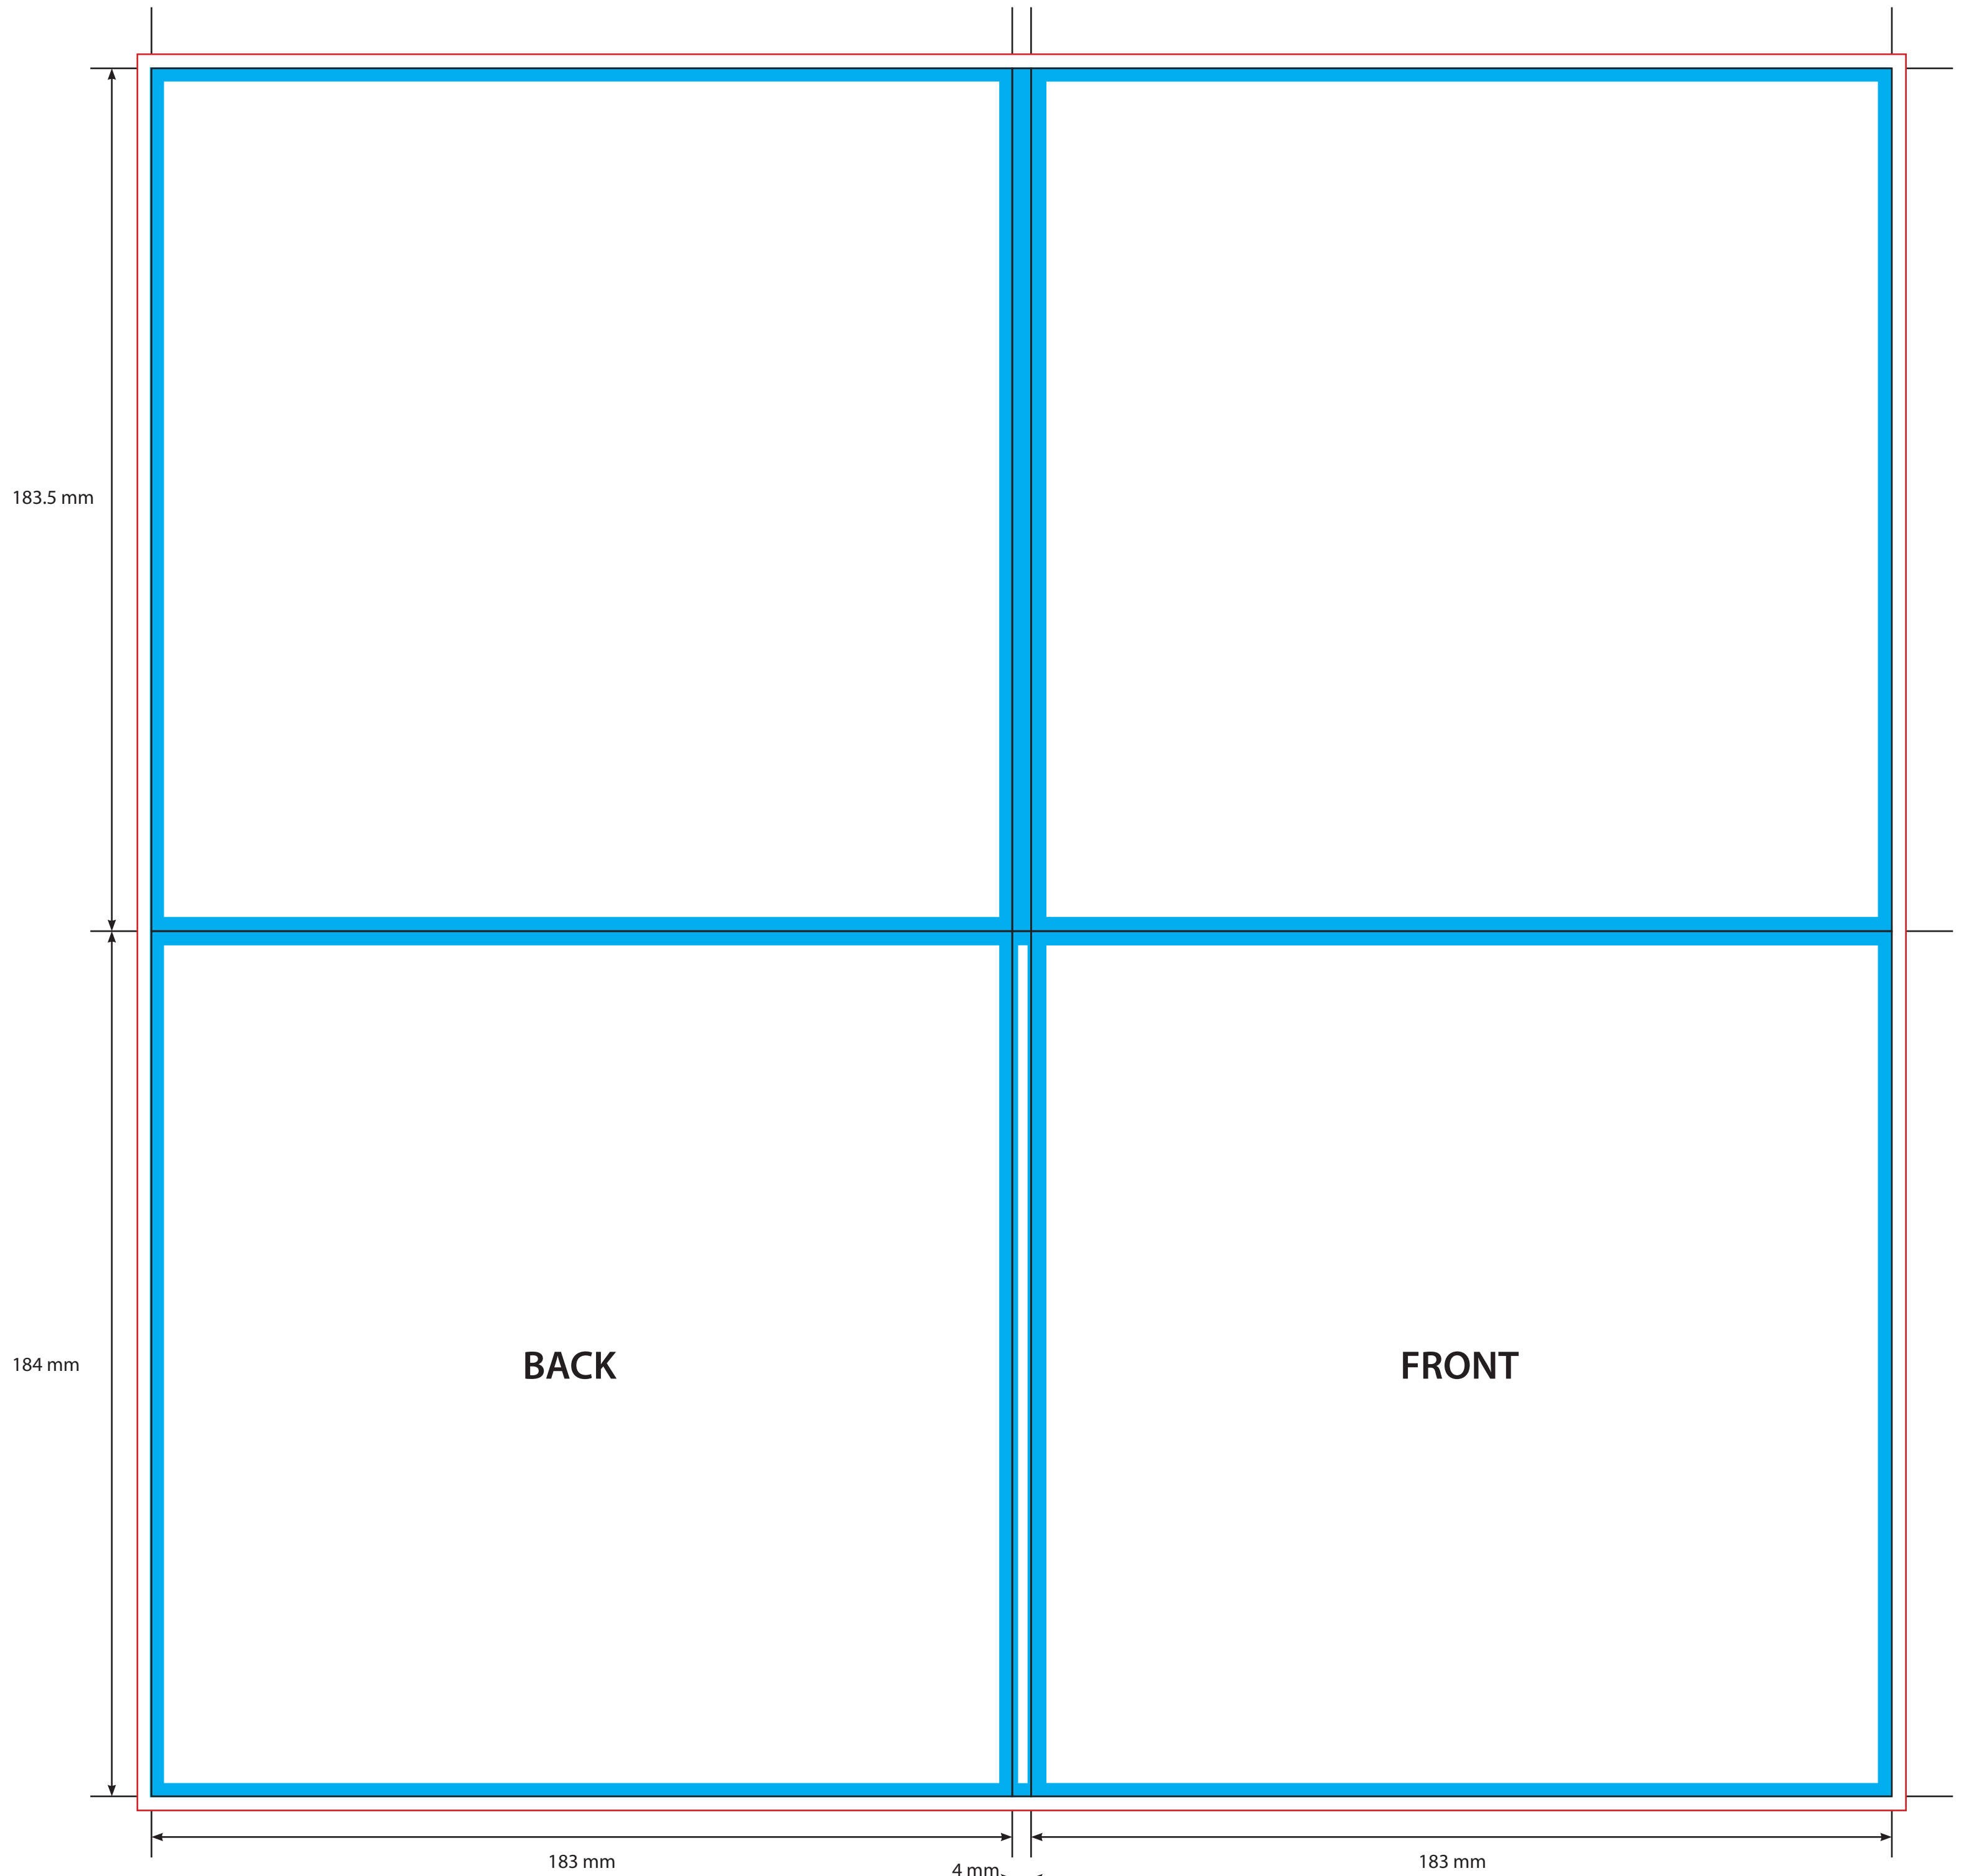

# 7" Vinyl Gatefold Sleeve 2 Pockets

□ Trim/Fold Lines   □ Bleed   ■ Safety