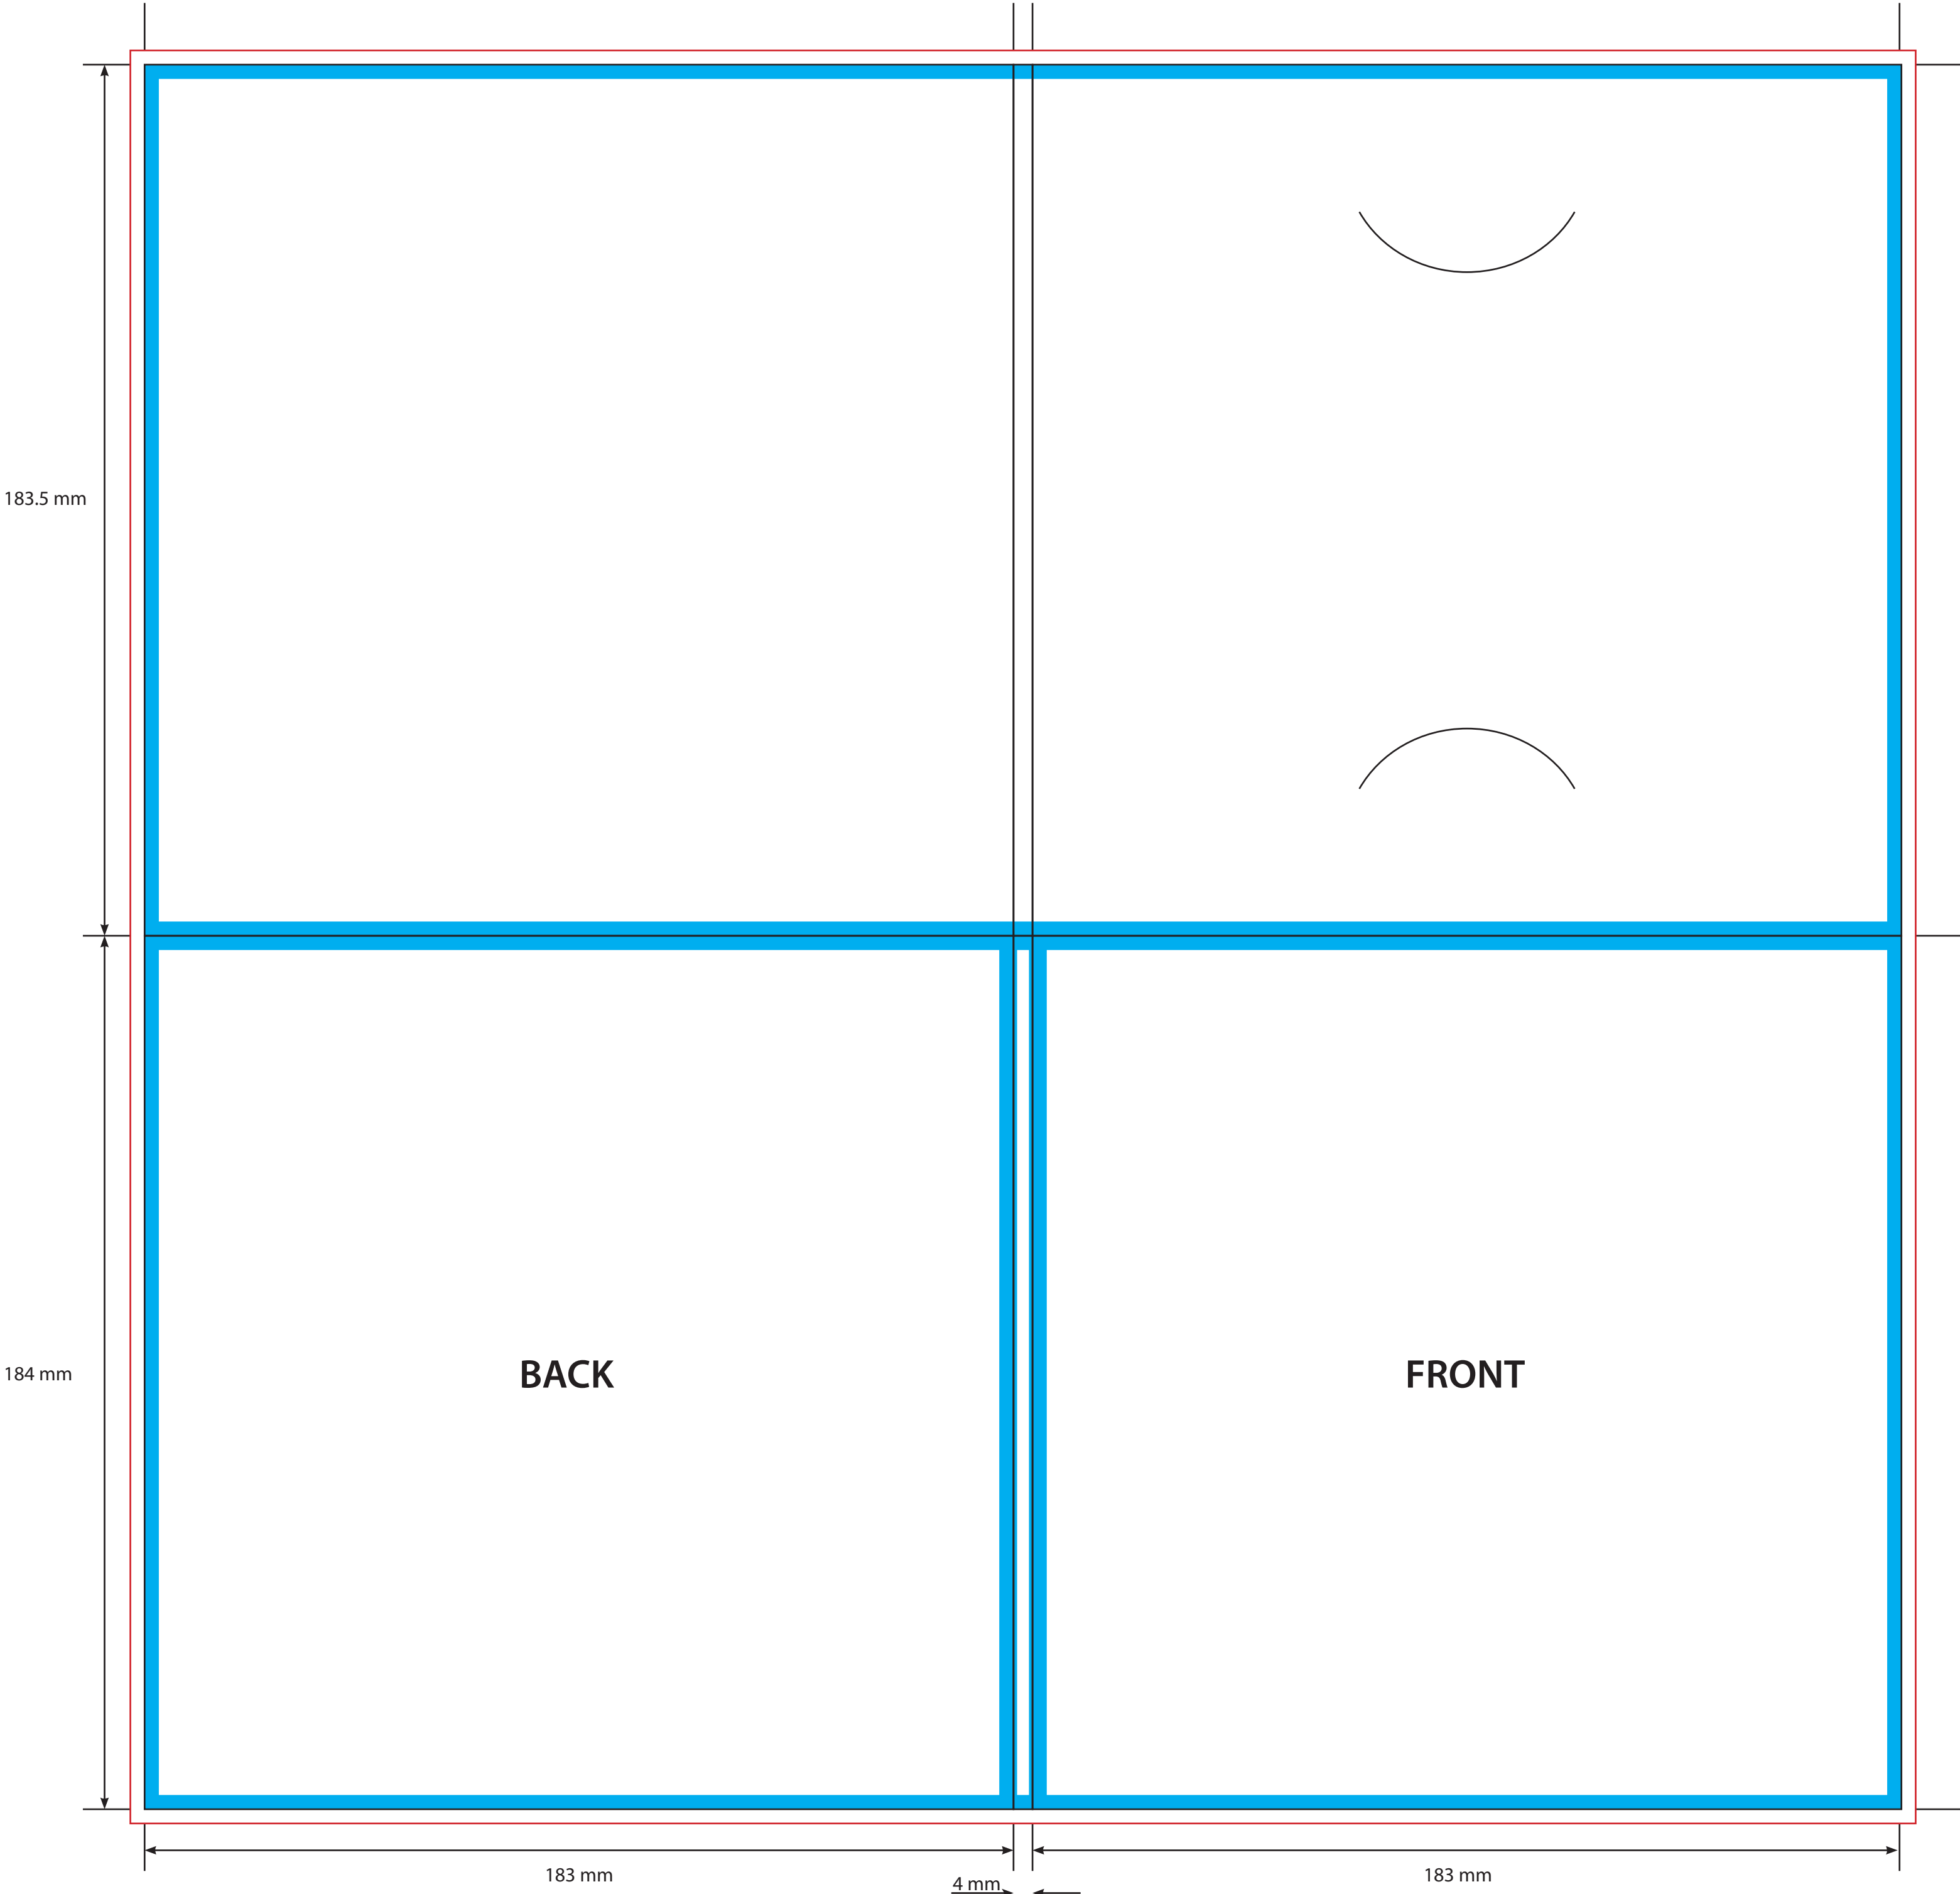

7" Vinyl Gatefold Sleeve Holds 1 CD

□ Trim/Fold Lines □ Bleed ■ Safety