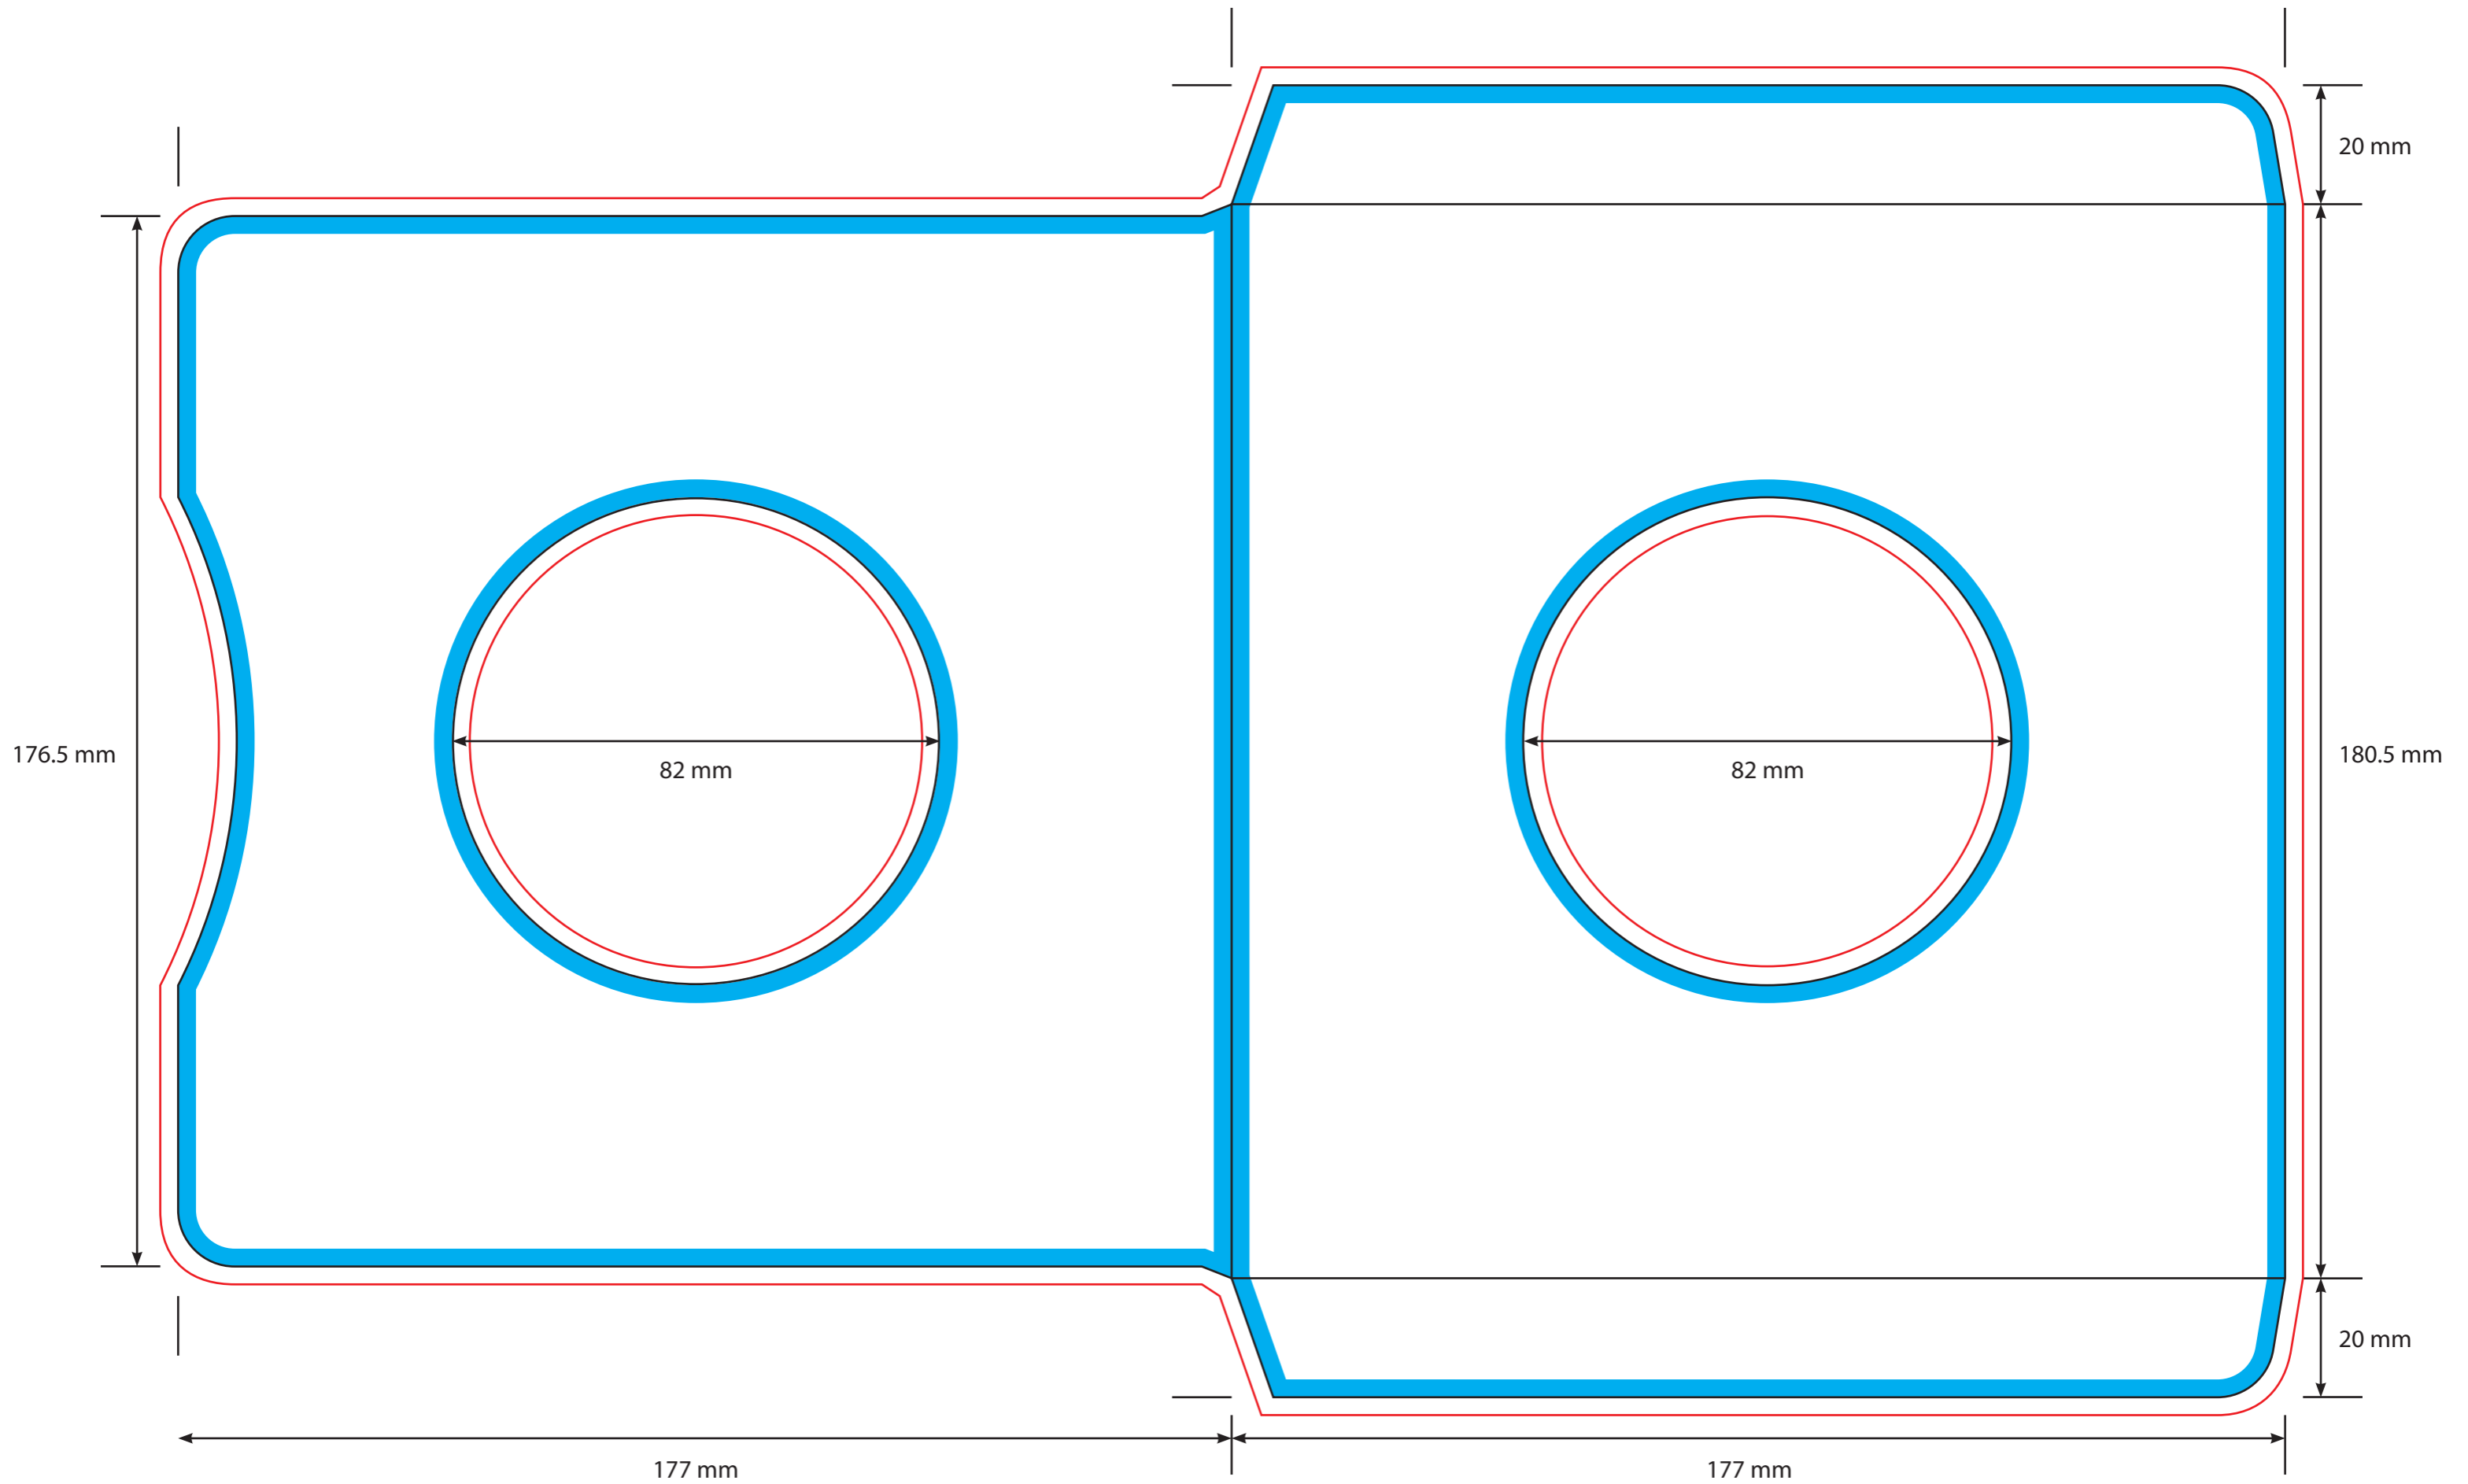

7" Vinyl Inner Sleeve With Holes_Rounded Corners

Trim/Fold Lines Bleed Safety