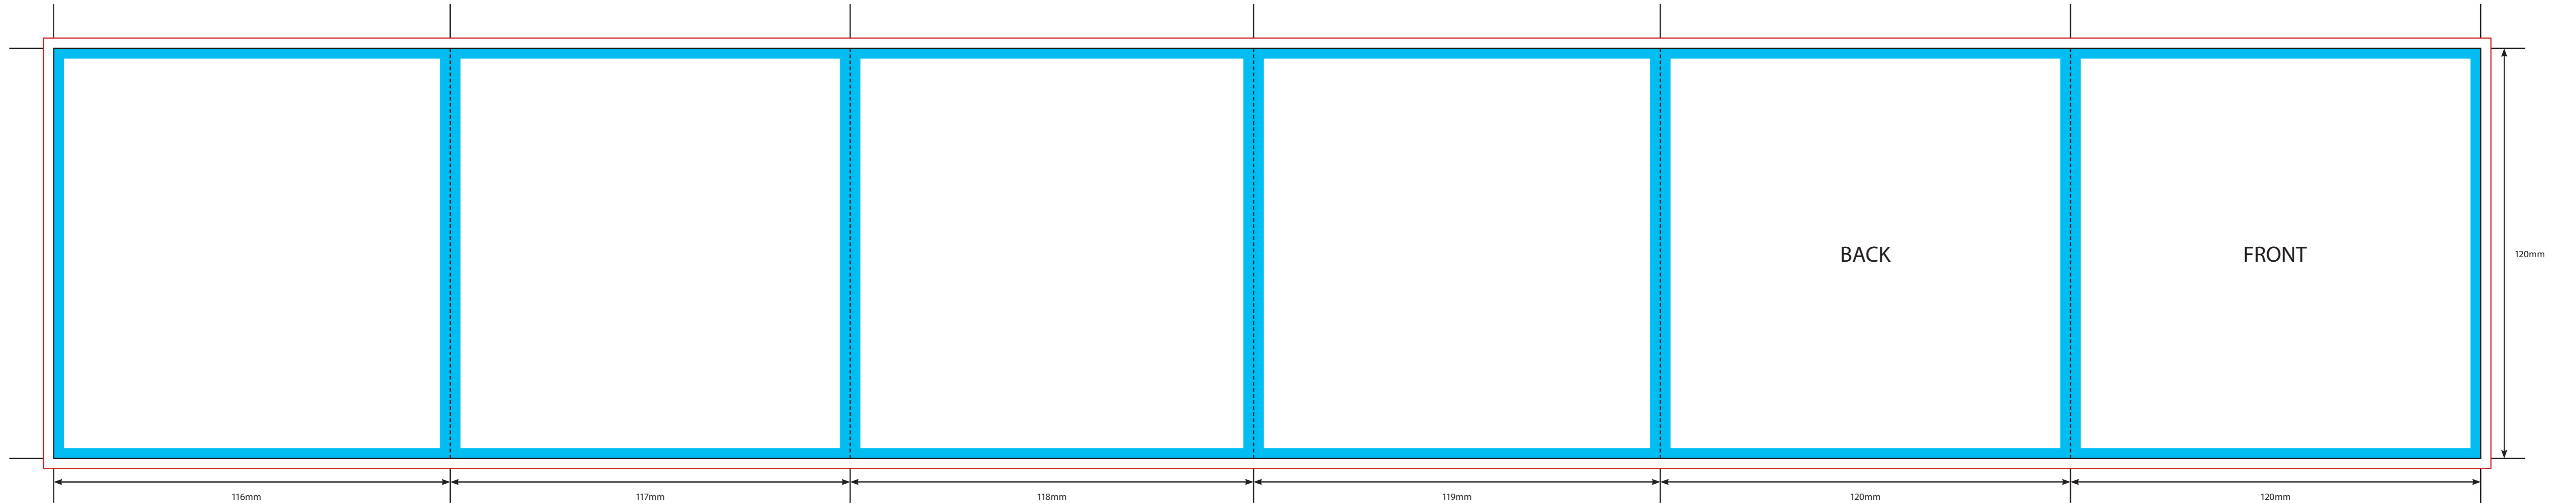

OUTER

KEY

-  Trim Line
-  Fold Line
-  3mm Safety Area - Important text and logos should not be in this area.
-  3mm Required Bleed Area - Background should extend to this line.

AVAILABLE PAPER STOCKS *

- 150gsm Gloss Art Paper > *Standard*
- 140gsm Offset Uncoated Paper

INNER

KEY

-  Trim Line
-  Fold Line
-  3mm Safety Area - Important text and logos should not be in this area.
-  3mm Required Bleed Area - Background should extend to this line.

AVAILABLE PAPER STOCKS *

- 150gsm Gloss Art Paper > Standard
- 140gsm Offset Uncoated Paper