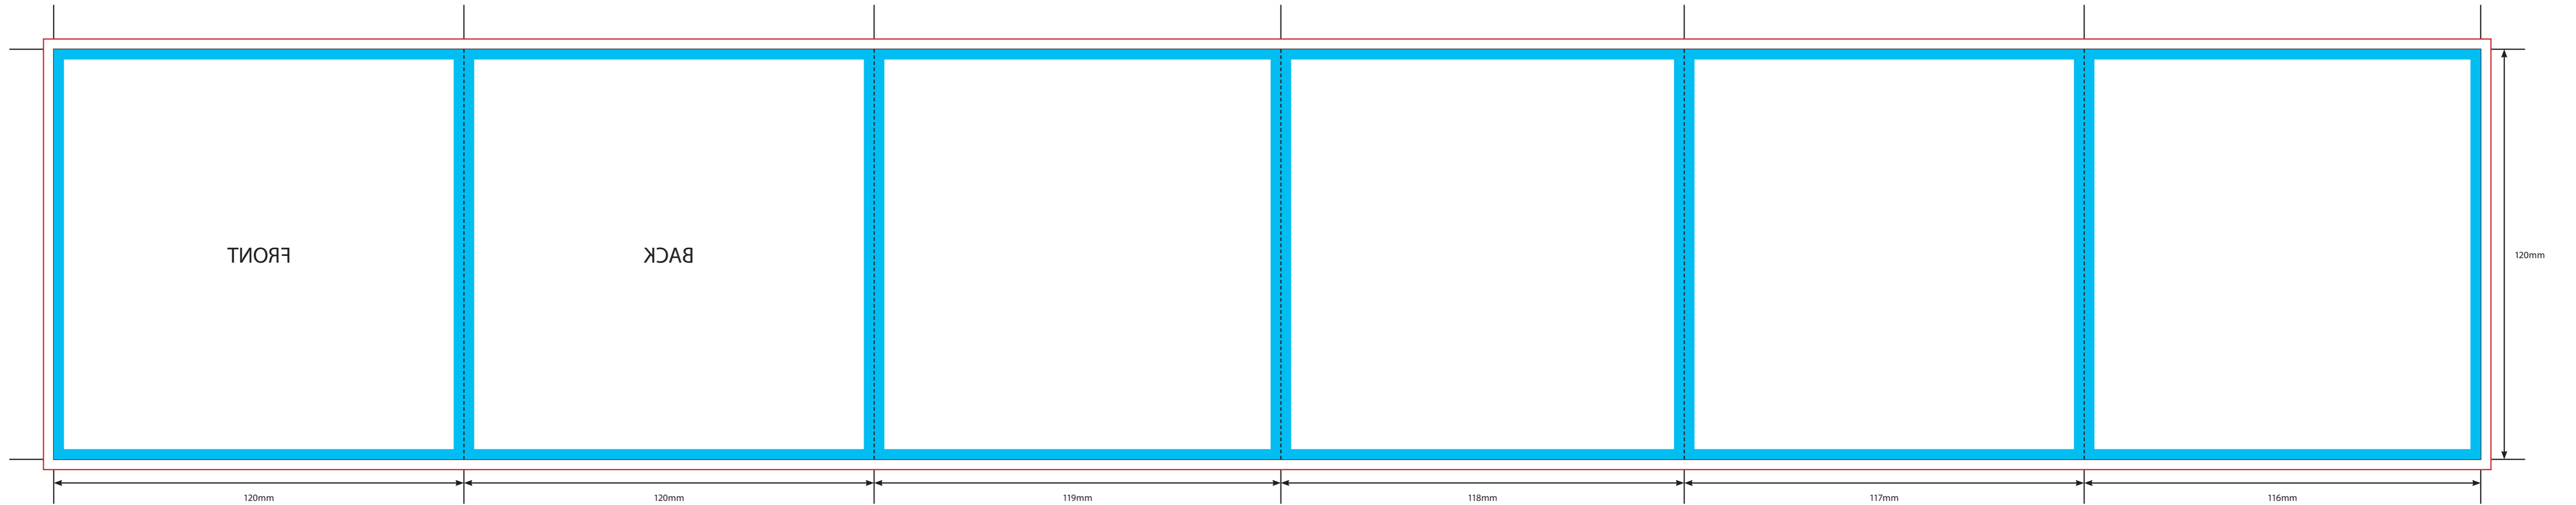

OUTER

KEY

-  Trim Line
-  Fold Line
-  3mm Safety Area - Important text and logos should not be in this area.
-  3mm Required Bleed Area - Background should extend to this line.

AVAILABLE PAPER STOCKS *

- 150gsm Gloss Art Paper > *Standard*
- 140gsm Offset Uncoated Paper

INNER

KEY

-  Trim Line
-  Fold Line
-  3mm Safety Area - Important text and logos should not be in this area.
-  3mm Required Bleed Area - Background should extend to this line.

AVAILABLE PAPER STOCKS *

- 150gsm Gloss Art Paper > Standard
- 140gsm Offset Uncoated Paper