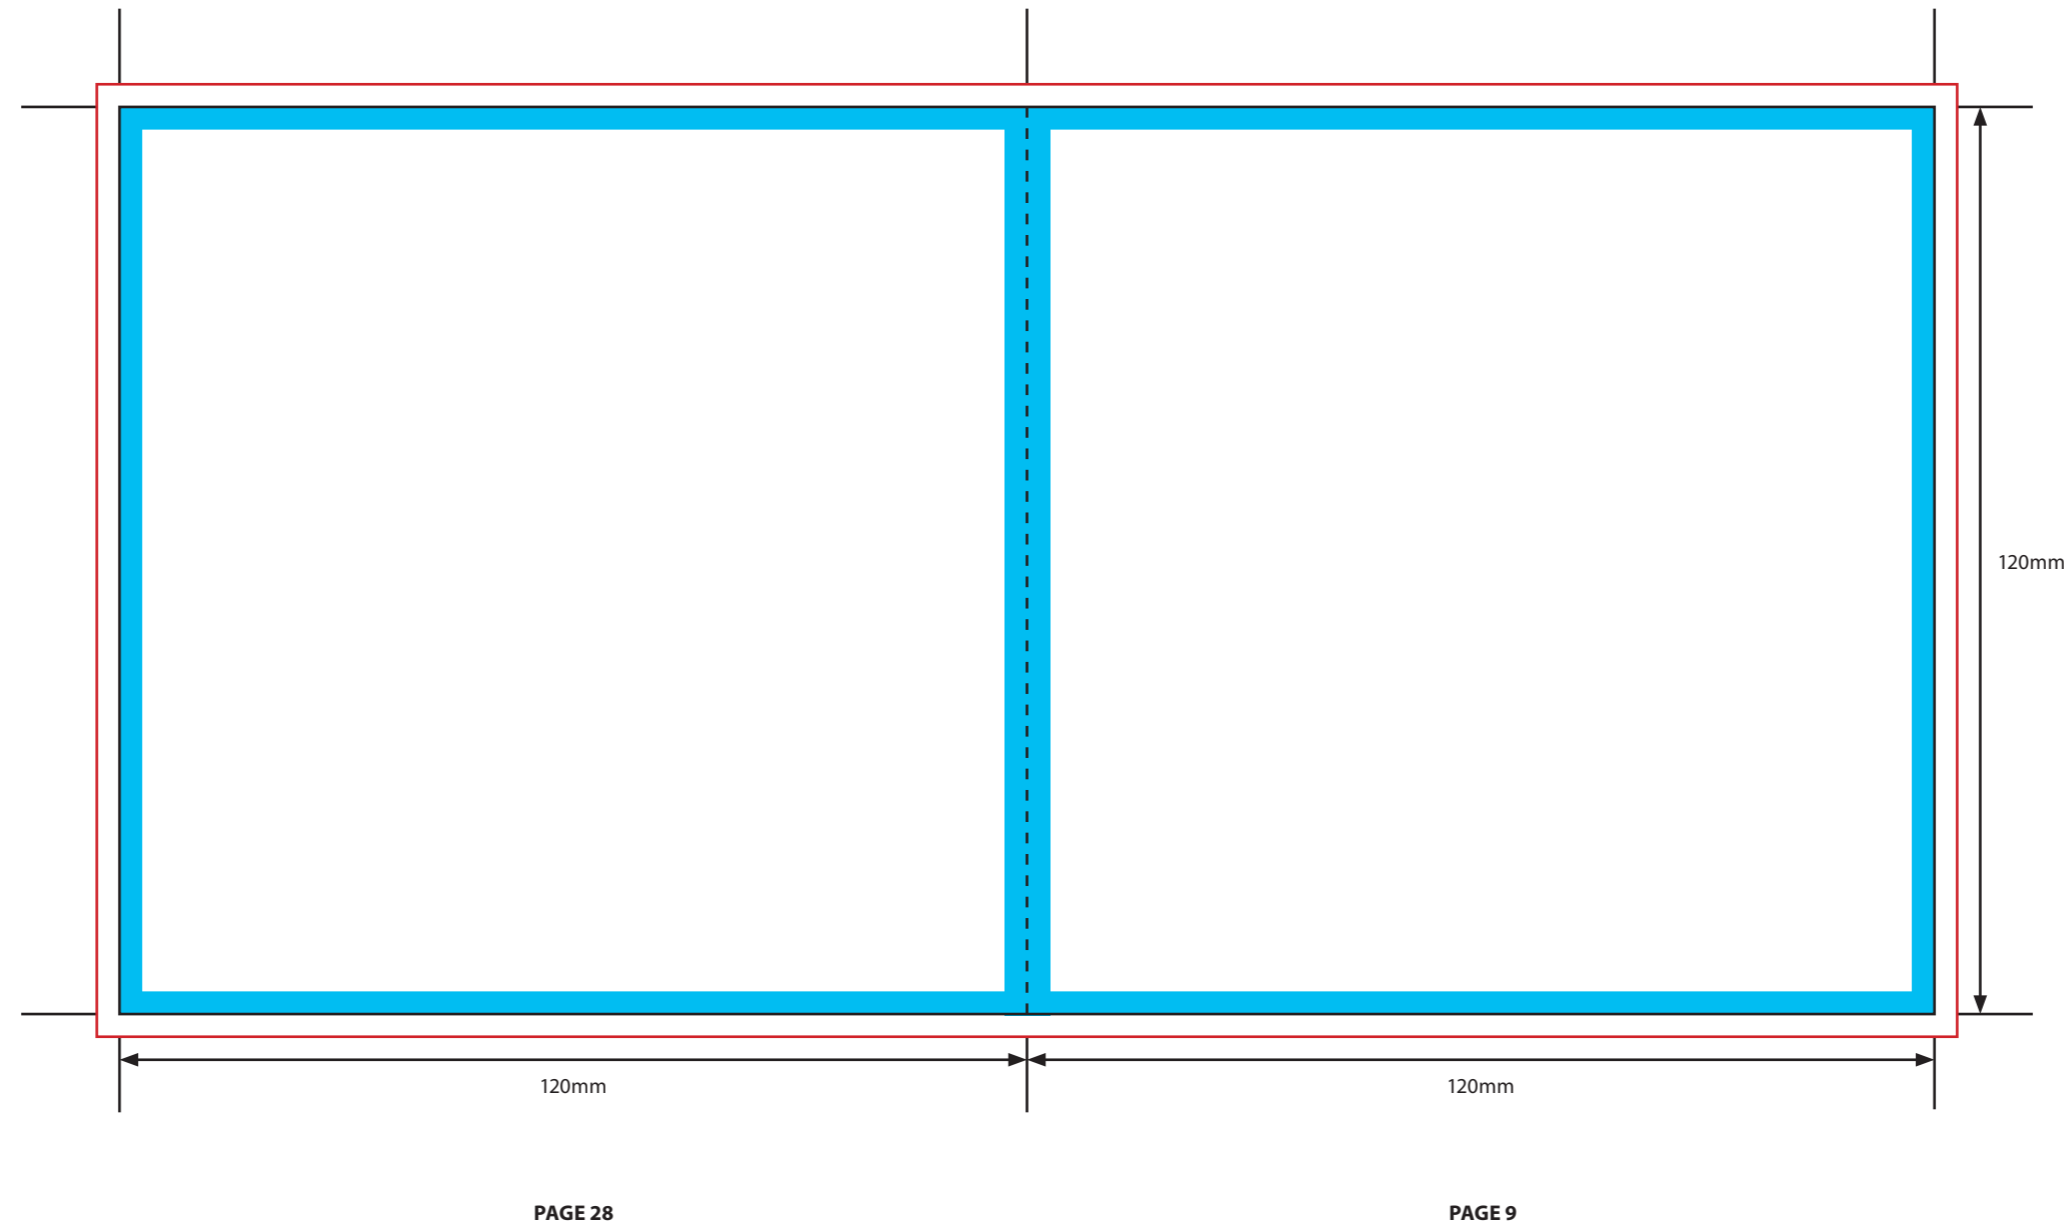

KEY

- Trim Line
- Fold Line
- 3mm Safety Area - Important text and logos should not be in this area.
- 3mm Required Bleed Area - Background should extend to this line.

PAGINATION GUIDE

36-1	10-27
2-35	26-11
34-3	12-25
4-33	24-13
32-5	14-23
6-31	22-15
50-7	16-21
8-29	20-17
28-9	18-19

AVAILABLE PAPER STOCKS *

- 150gsm Gloss Art Paper > Standard
- 140gsm Offset Uncoated Paper

PAPER FINISHES AVAILABLE

- Gloss Machine Varnish > Standard
- Matt Machine Varnish
- Offset (Uncoated)
- Gloss UV
- Matt Lamination

Please click [here](#) for useful information on the best way to set up and supply your artwork.
For any further questions please email our design team [here](#).

Please ask your account manager if you would like to change the stock and/or finish, as prices may vary.
* Please note, not all card stocks are available on all templates. Please check with your sales contact.