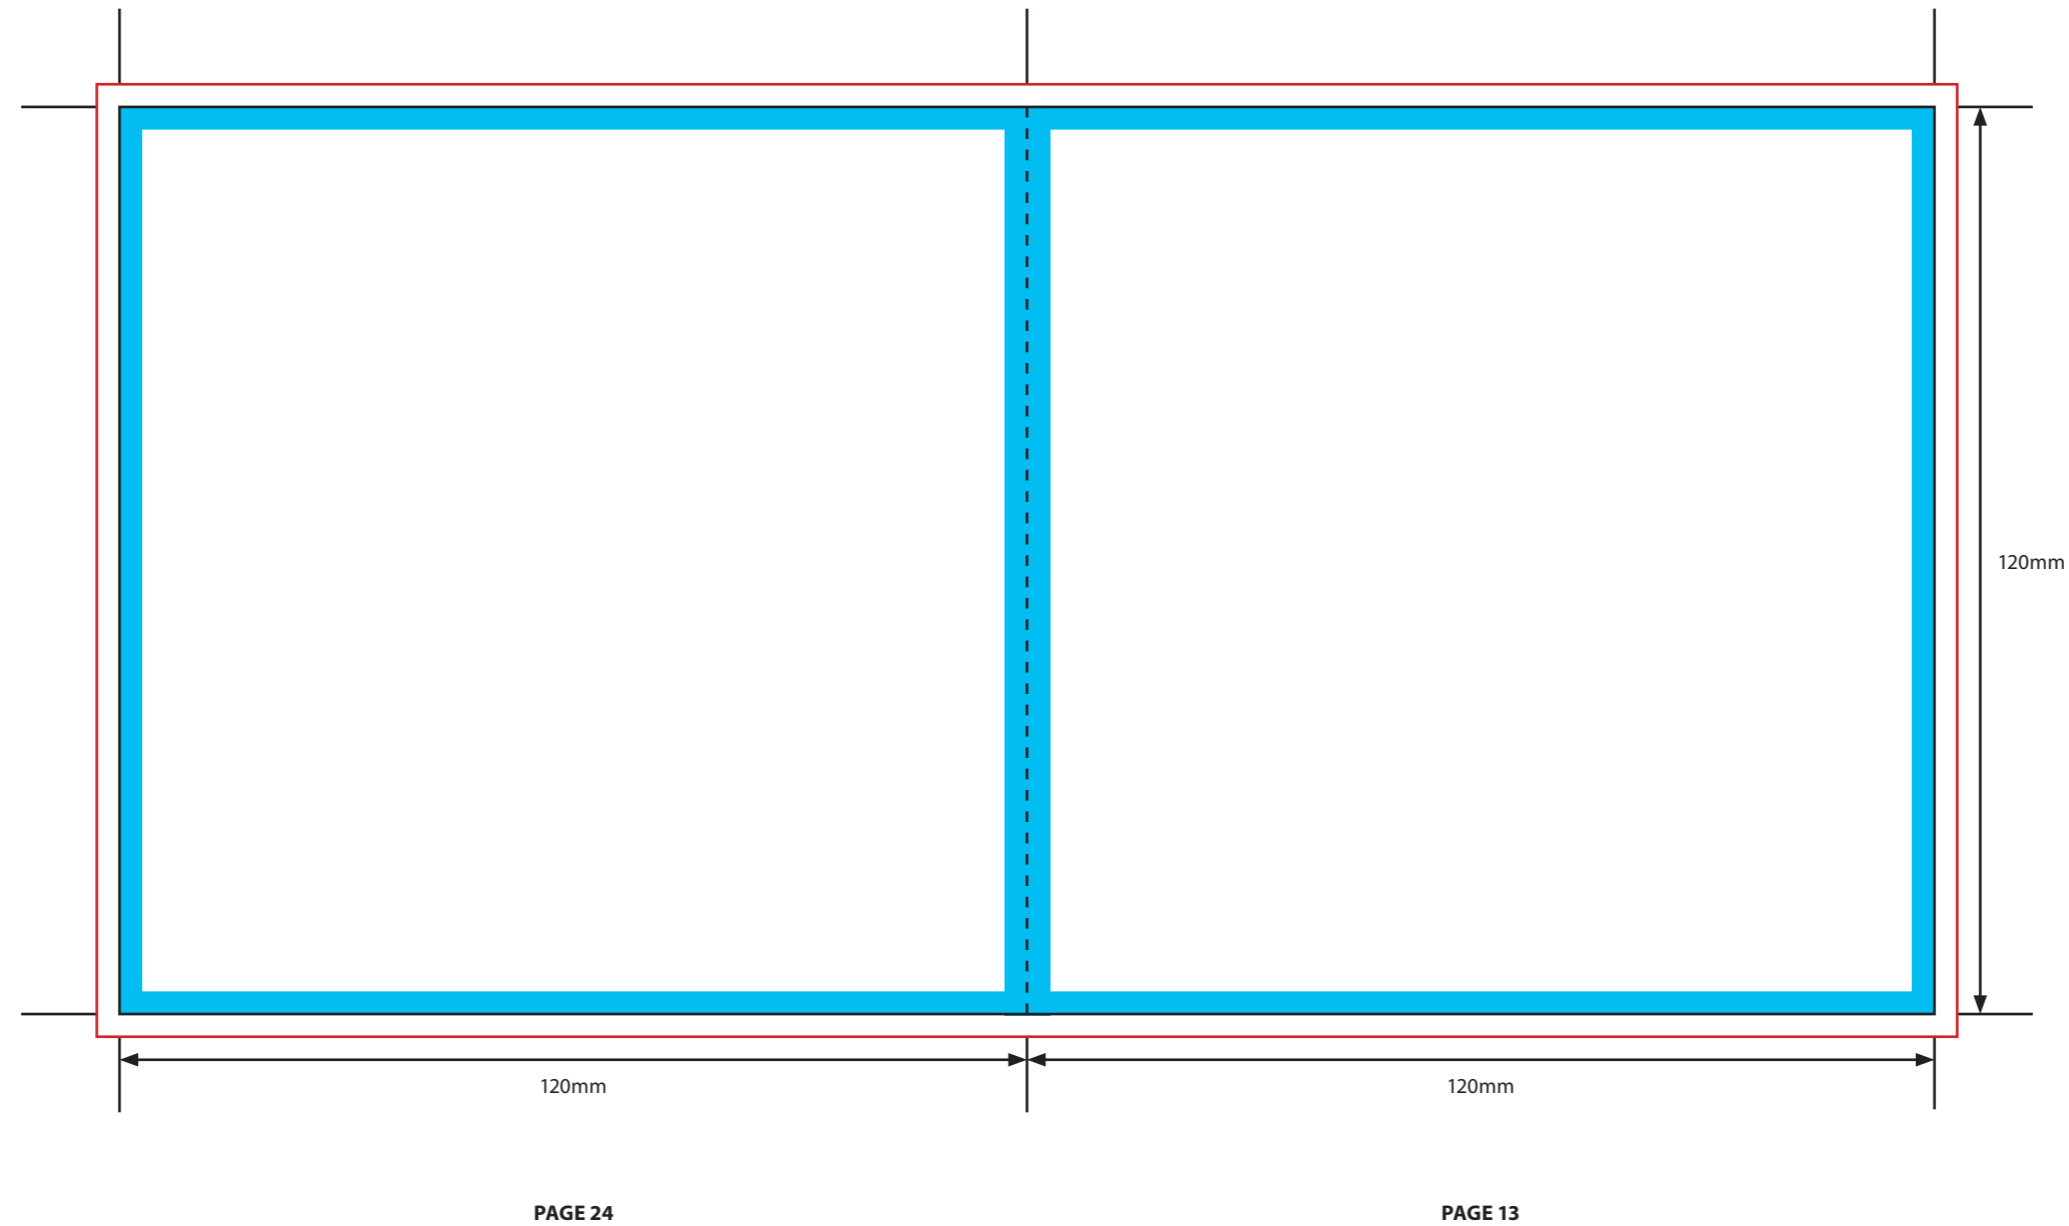

KEY

- Trim Line
- Fold Line
- 3mm Safety Area - Important text and logos should not be in this area.
- 3mm Required Bleed Area - Background should extend to this line.

PAGINATION GUIDE

36-1	10-27
2-35	26-11
34-3	12-25
4-33	24-13
32-5	14-23
6-31	22-15
50-7	16-21
8-29	20-17
28-9	18-19

AVAILABLE PAPER STOCKS *

- 150gsm Gloss Art Paper > Standard
- 140gsm Offset Uncoated Paper

PAPER FINISHES AVAILABLE

- Gloss Machine Varnish > Standard
- Matt Machine Varnish
- Offset (Uncoated)
- Gloss UV
- Matt Lamination

Please click [here](#) for useful information on the best way to set up and supply your artwork.
For any further questions please email our design team [here](#).

Please ask your account manager if you would like to change the stock and/or finish, as prices may vary.
* Please note, not all card stocks are available on all templates. Please check with your sales contact.