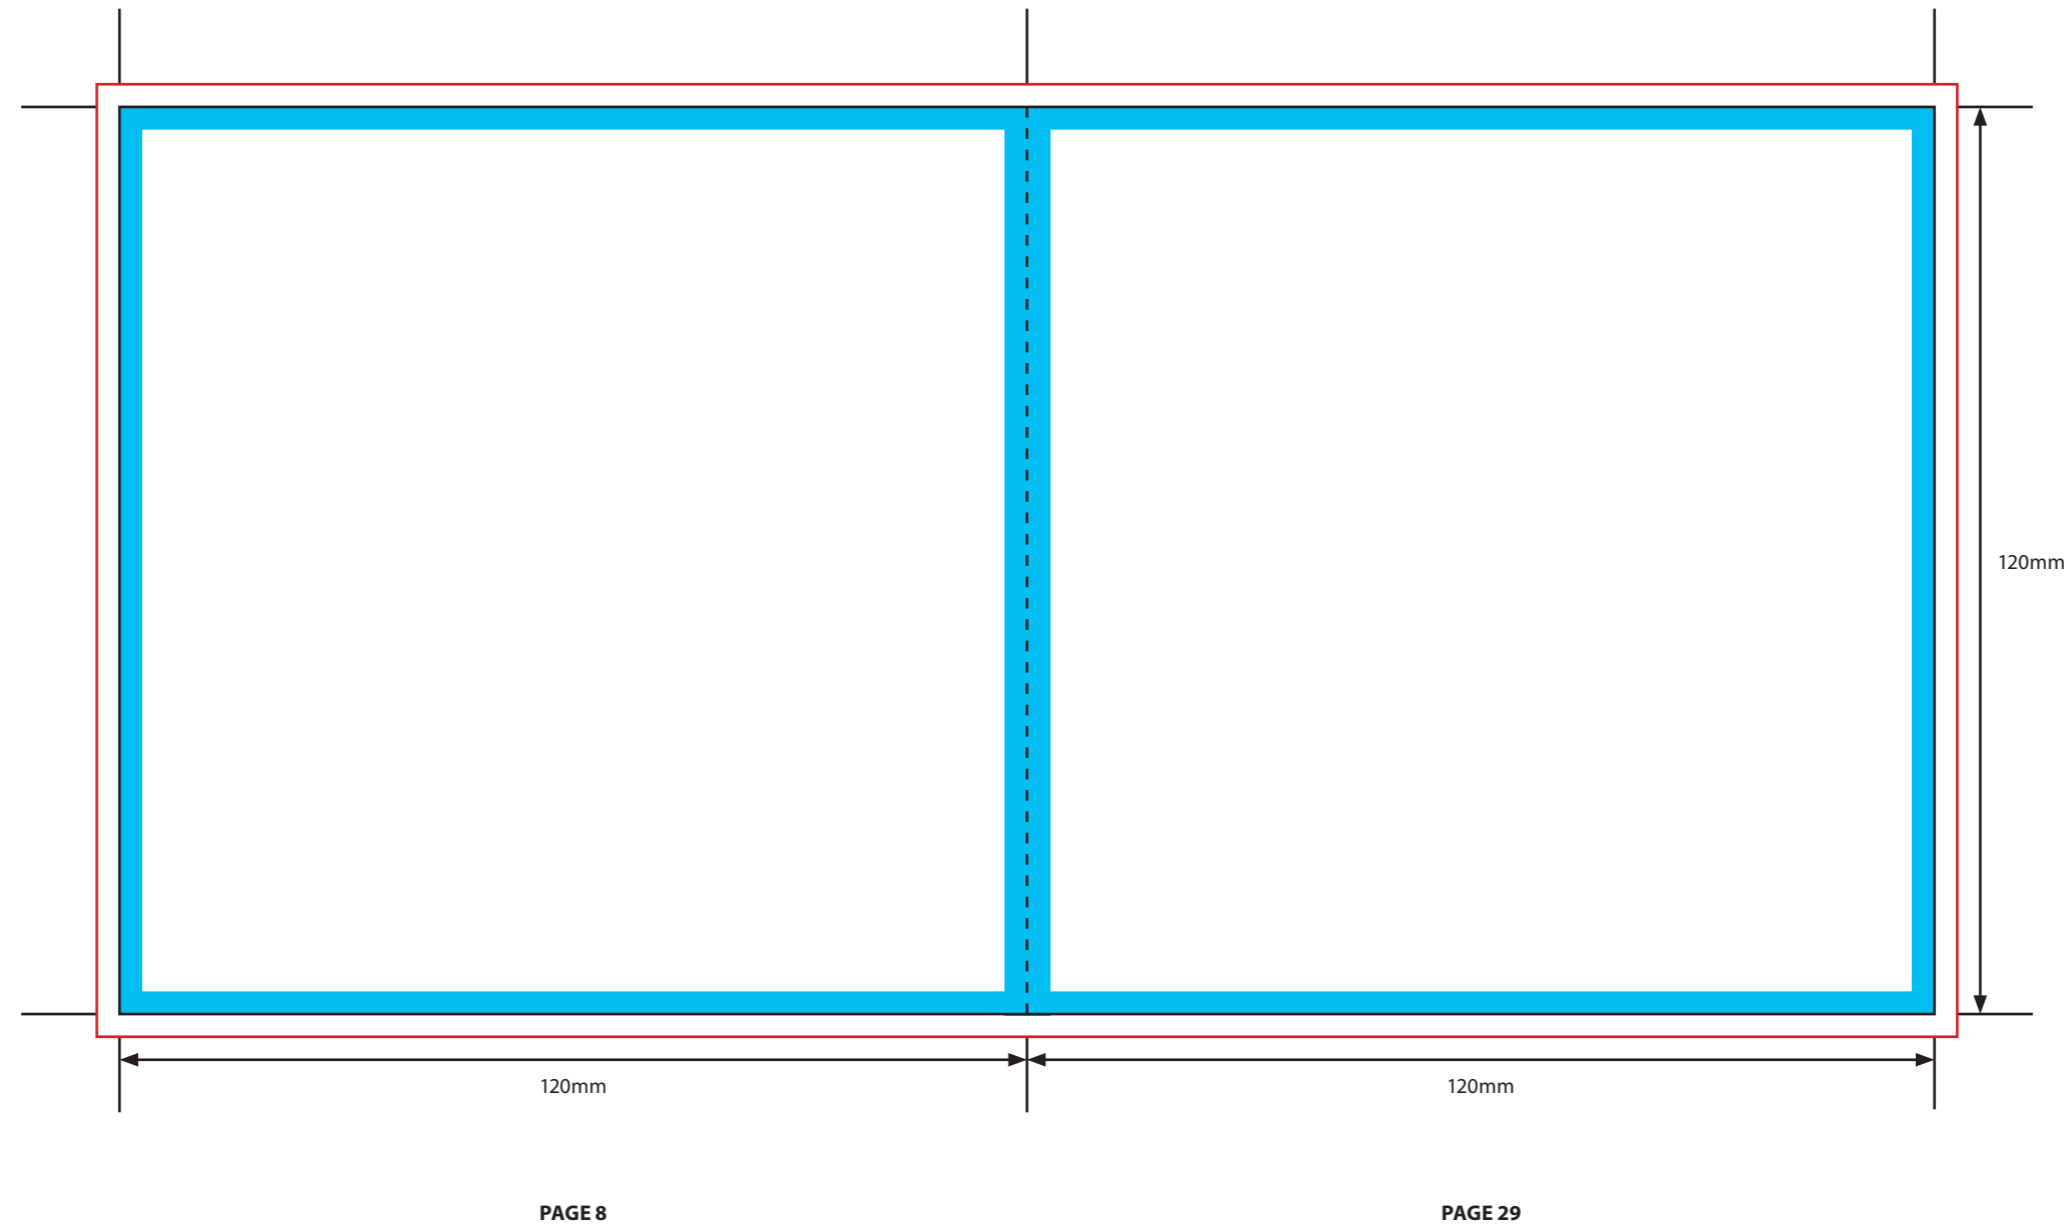

KEY

- Trim Line
- Fold Line
- 3mm Safety Area - Important text and logos should not be in this area.
- 3mm Required Bleed Area - Background should extend to this line.

PAGINATION GUIDE

36-1	10-27
2-35	26-11
34-3	12-25
4-33	24-13
32-5	14-23
6-31	22-15
50-7	16-21
8-29	20-17
28-9	18-19

AVAILABLE PAPER STOCKS *

- 150gsm Gloss Art Paper > Standard
- 140gsm Offset Uncoated Paper

PAPER FINISHES AVAILABLE

- Gloss Machine Varnish > Standard
- Matt Machine Varnish
- Offset (Uncoated)
- Gloss UV
- Matt Lamination

Please click [here](#) for useful information on the best way to set up and supply your artwork.
For any further questions please email our design team [here](#).

Please ask your account manager if you would like to change the stock and/or finish, as prices may vary.
* Please note, not all card stocks are available on all templates. Please check with your sales contact.