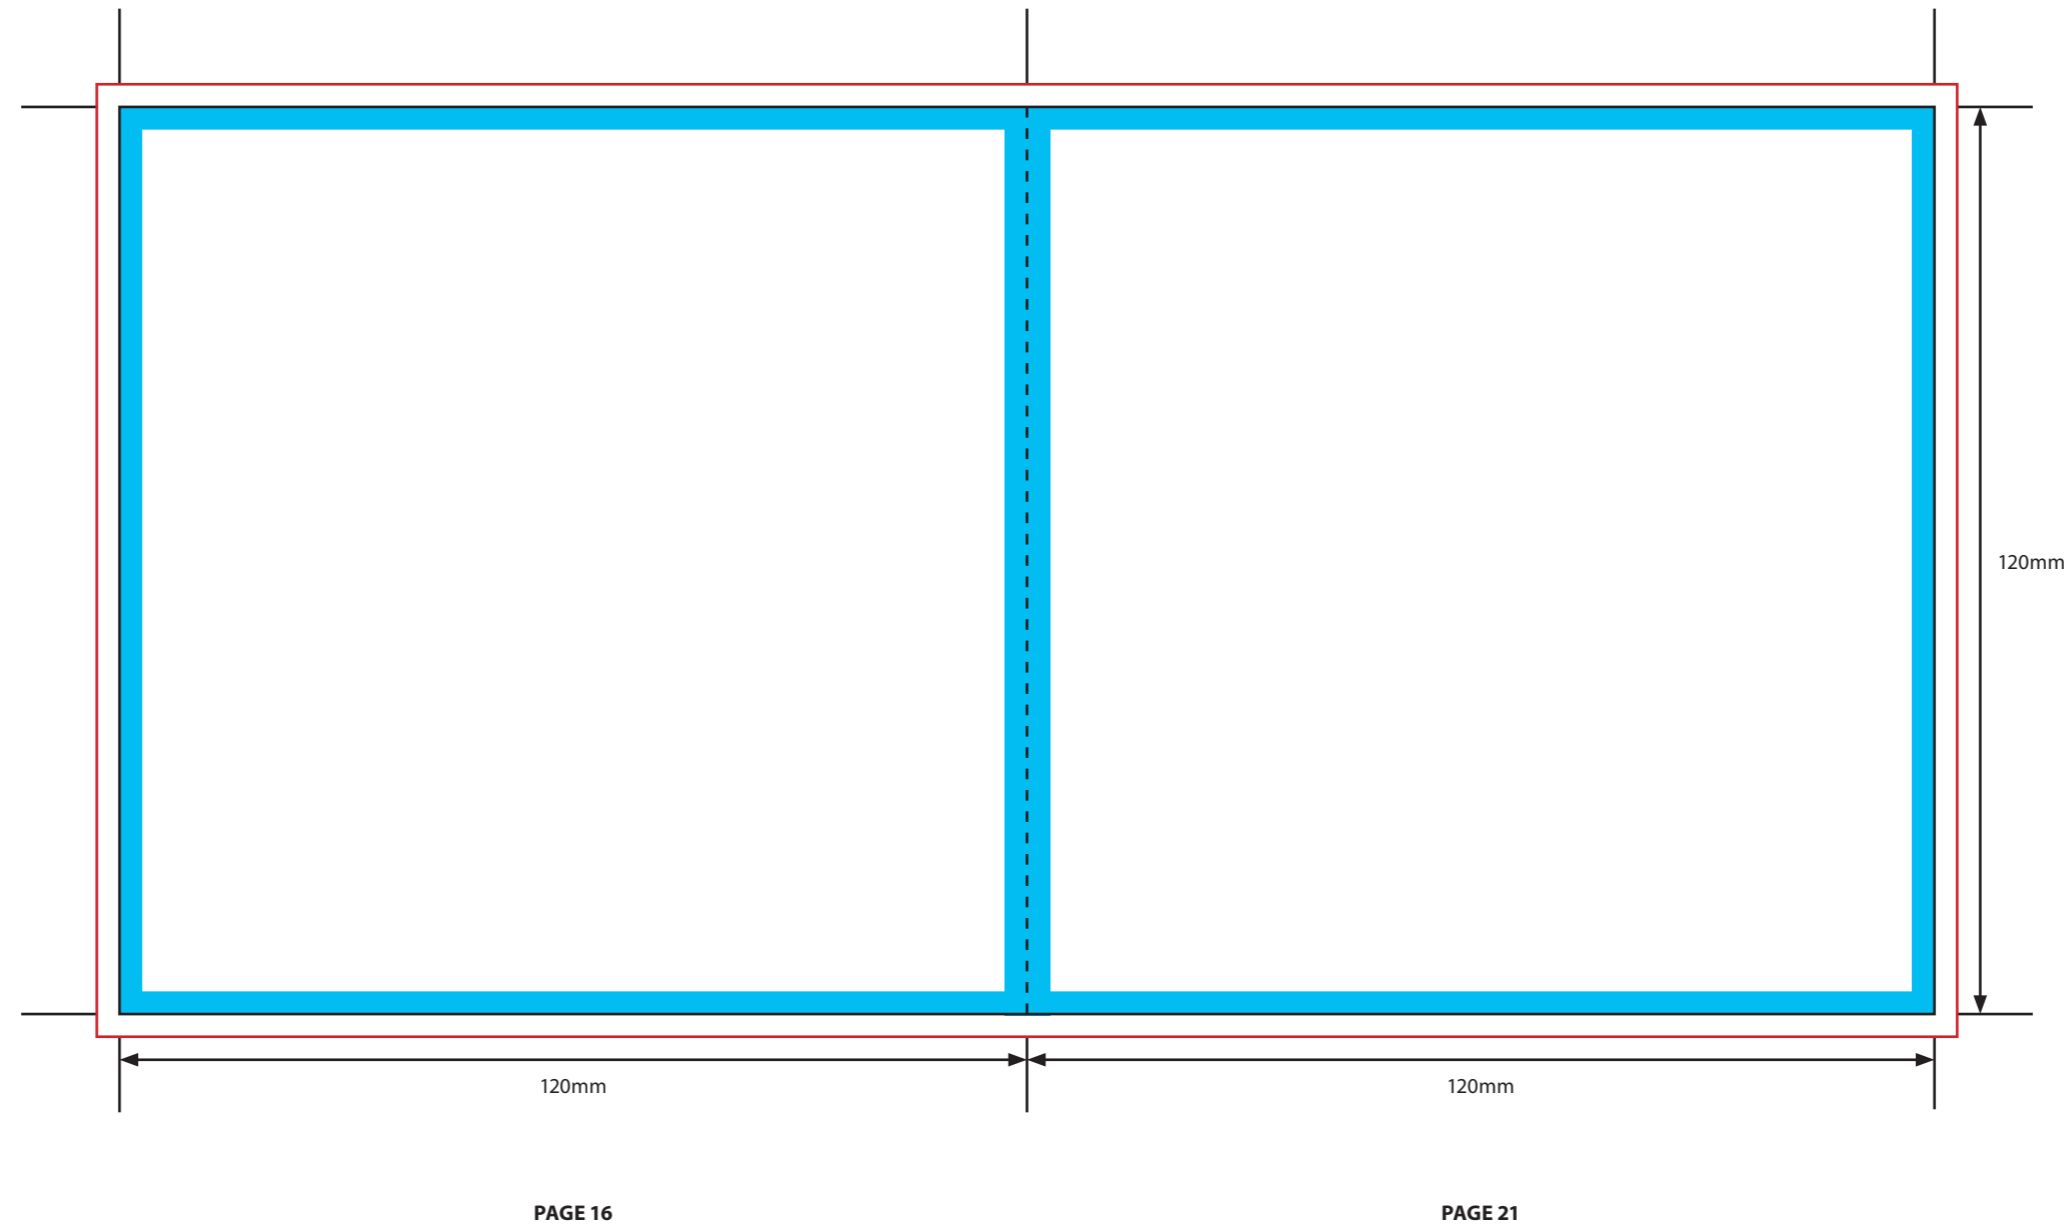

KEY

- Trim Line
- Fold Line
- 3mm Safety Area - Important text and logos should not be in this area.
- 3mm Required Bleed Area - Background should extend to this line.

PAGINATION GUIDE

36-1	10-27
2-35	26-11
34-3	12-25
4-33	24-13
32-5	14-23
6-31	22-15
50-7	16-21
8-29	20-17
28-9	18-19

AVAILABLE PAPER STOCKS *

- 150gsm Gloss Art Paper > Standard
- 140gsm Offset Uncoated Paper

PAPER FINISHES AVAILABLE

- Gloss Machine Varnish > Standard
- Matt Machine Varnish
- Offset (Uncoated)
- Gloss UV
- Matt Lamination

Please click [here](#) for useful information on the best way to set up and supply your artwork.
For any further questions please email our design team [here](#).

Please ask your account manager if you would like to change the stock and/or finish, as prices may vary.
* Please note, not all card stocks are available on all templates. Please check with your sales contact.