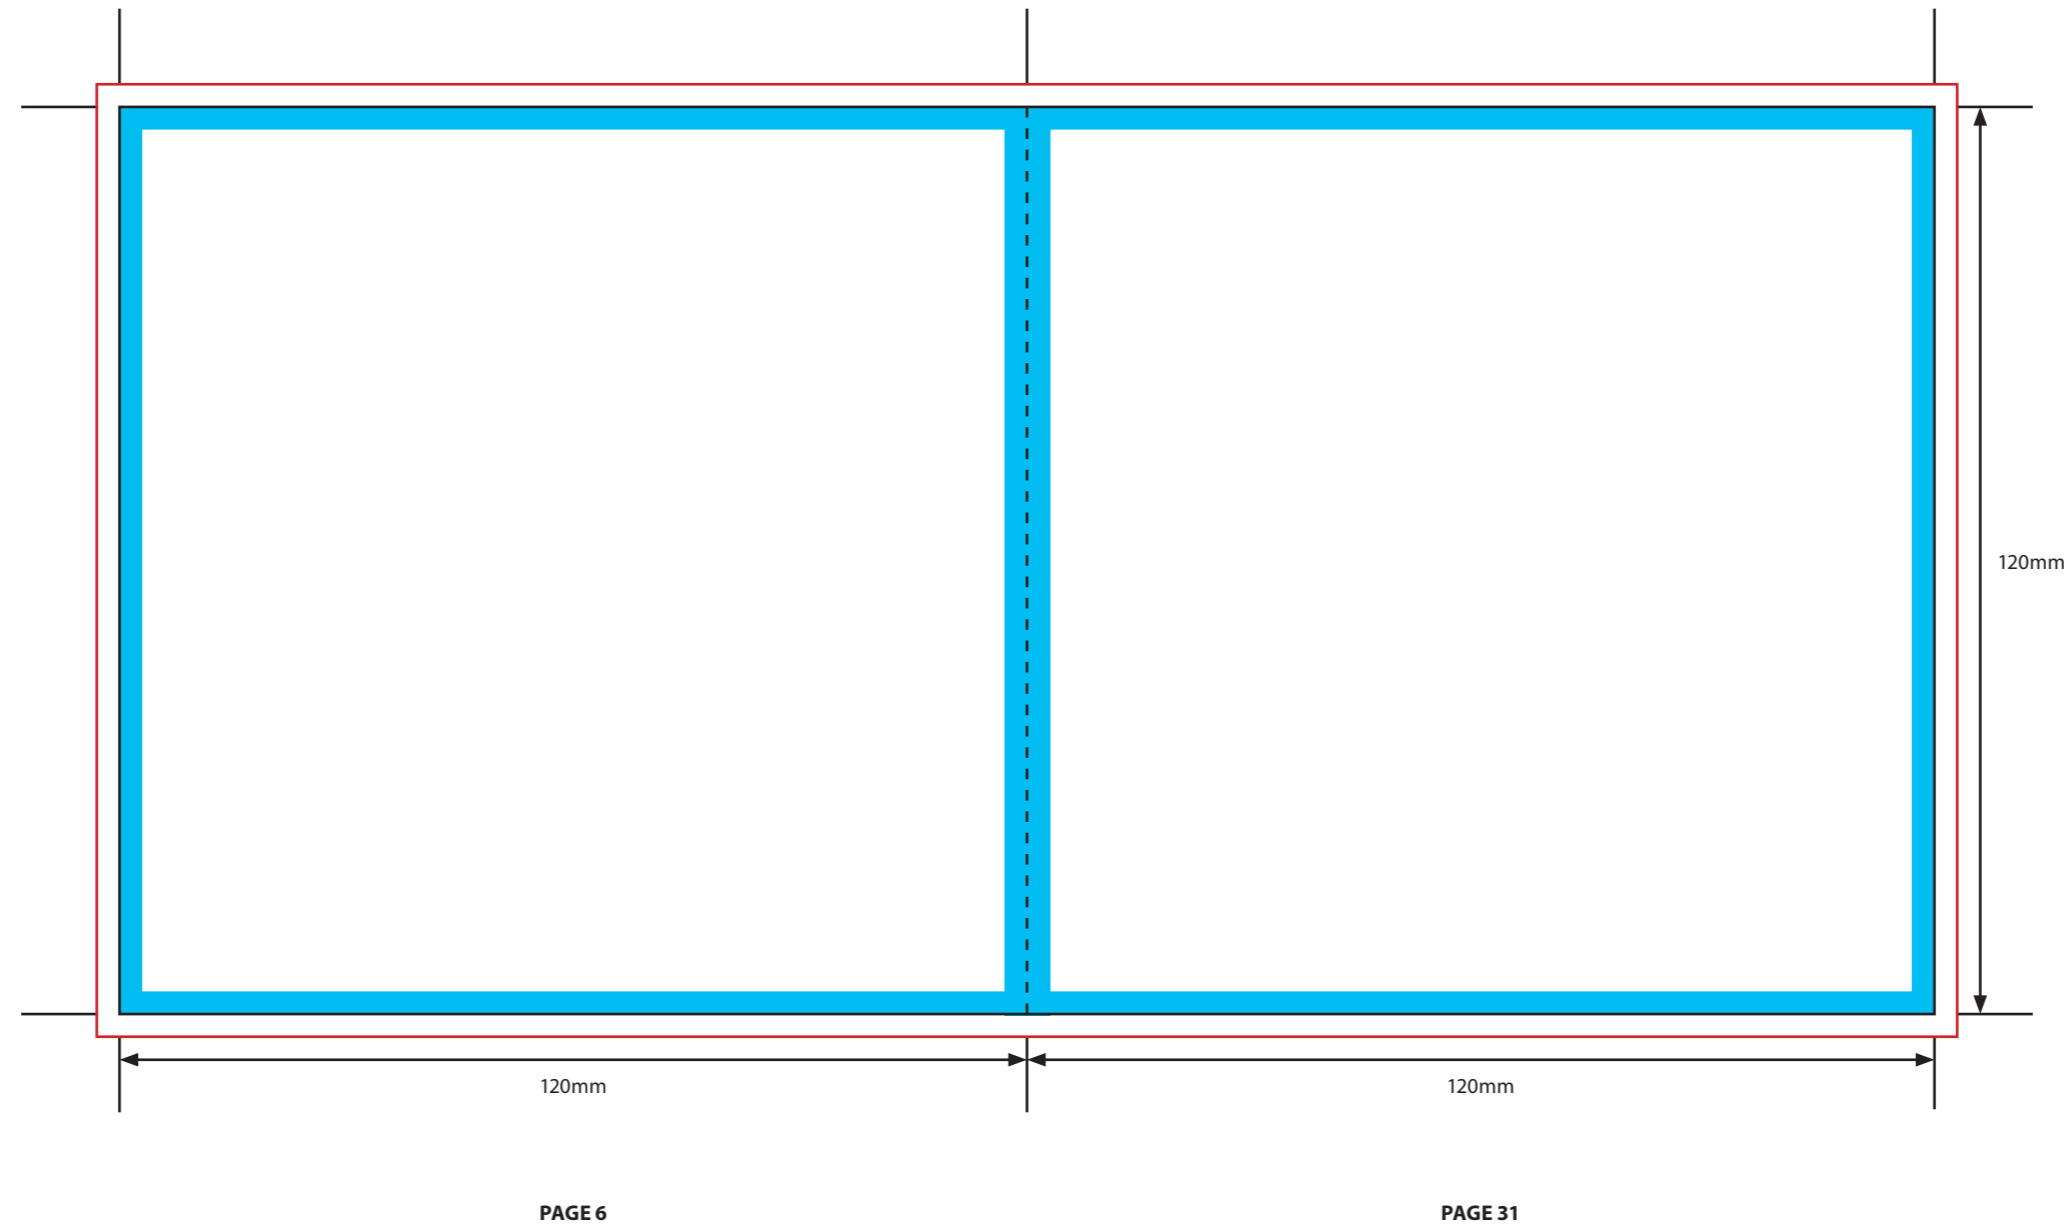

KEY

- Trim Line
- Fold Line
- 3mm Safety Area - Important text and logos should not be in this area.
- 3mm Required Bleed Area - Background should extend to this line.

PAGINATION GUIDE

36-1	10-27
2-35	26-11
34-3	12-25
4-33	24-13
32-5	14-23
6-31	22-15
50-7	16-21
8-29	20-17
28-9	18-19

AVAILABLE PAPER STOCKS *

- 150gsm Gloss Art Paper > Standard
- 140gsm Offset Uncoated Paper

PAPER FINISHES AVAILABLE

- Gloss Machine Varnish > Standard
- Matt Machine Varnish
- Offset (Uncoated)
- Gloss UV
- Matt Lamination

Please click [here](#) for useful information on the best way to set up and supply your artwork. For any further questions please email our design team [here](#).

Please ask your account manager if you would like to change the stock and/or finish, as prices may vary. * Please note, not all card stocks are available on all templates. Please check with your sales contact.