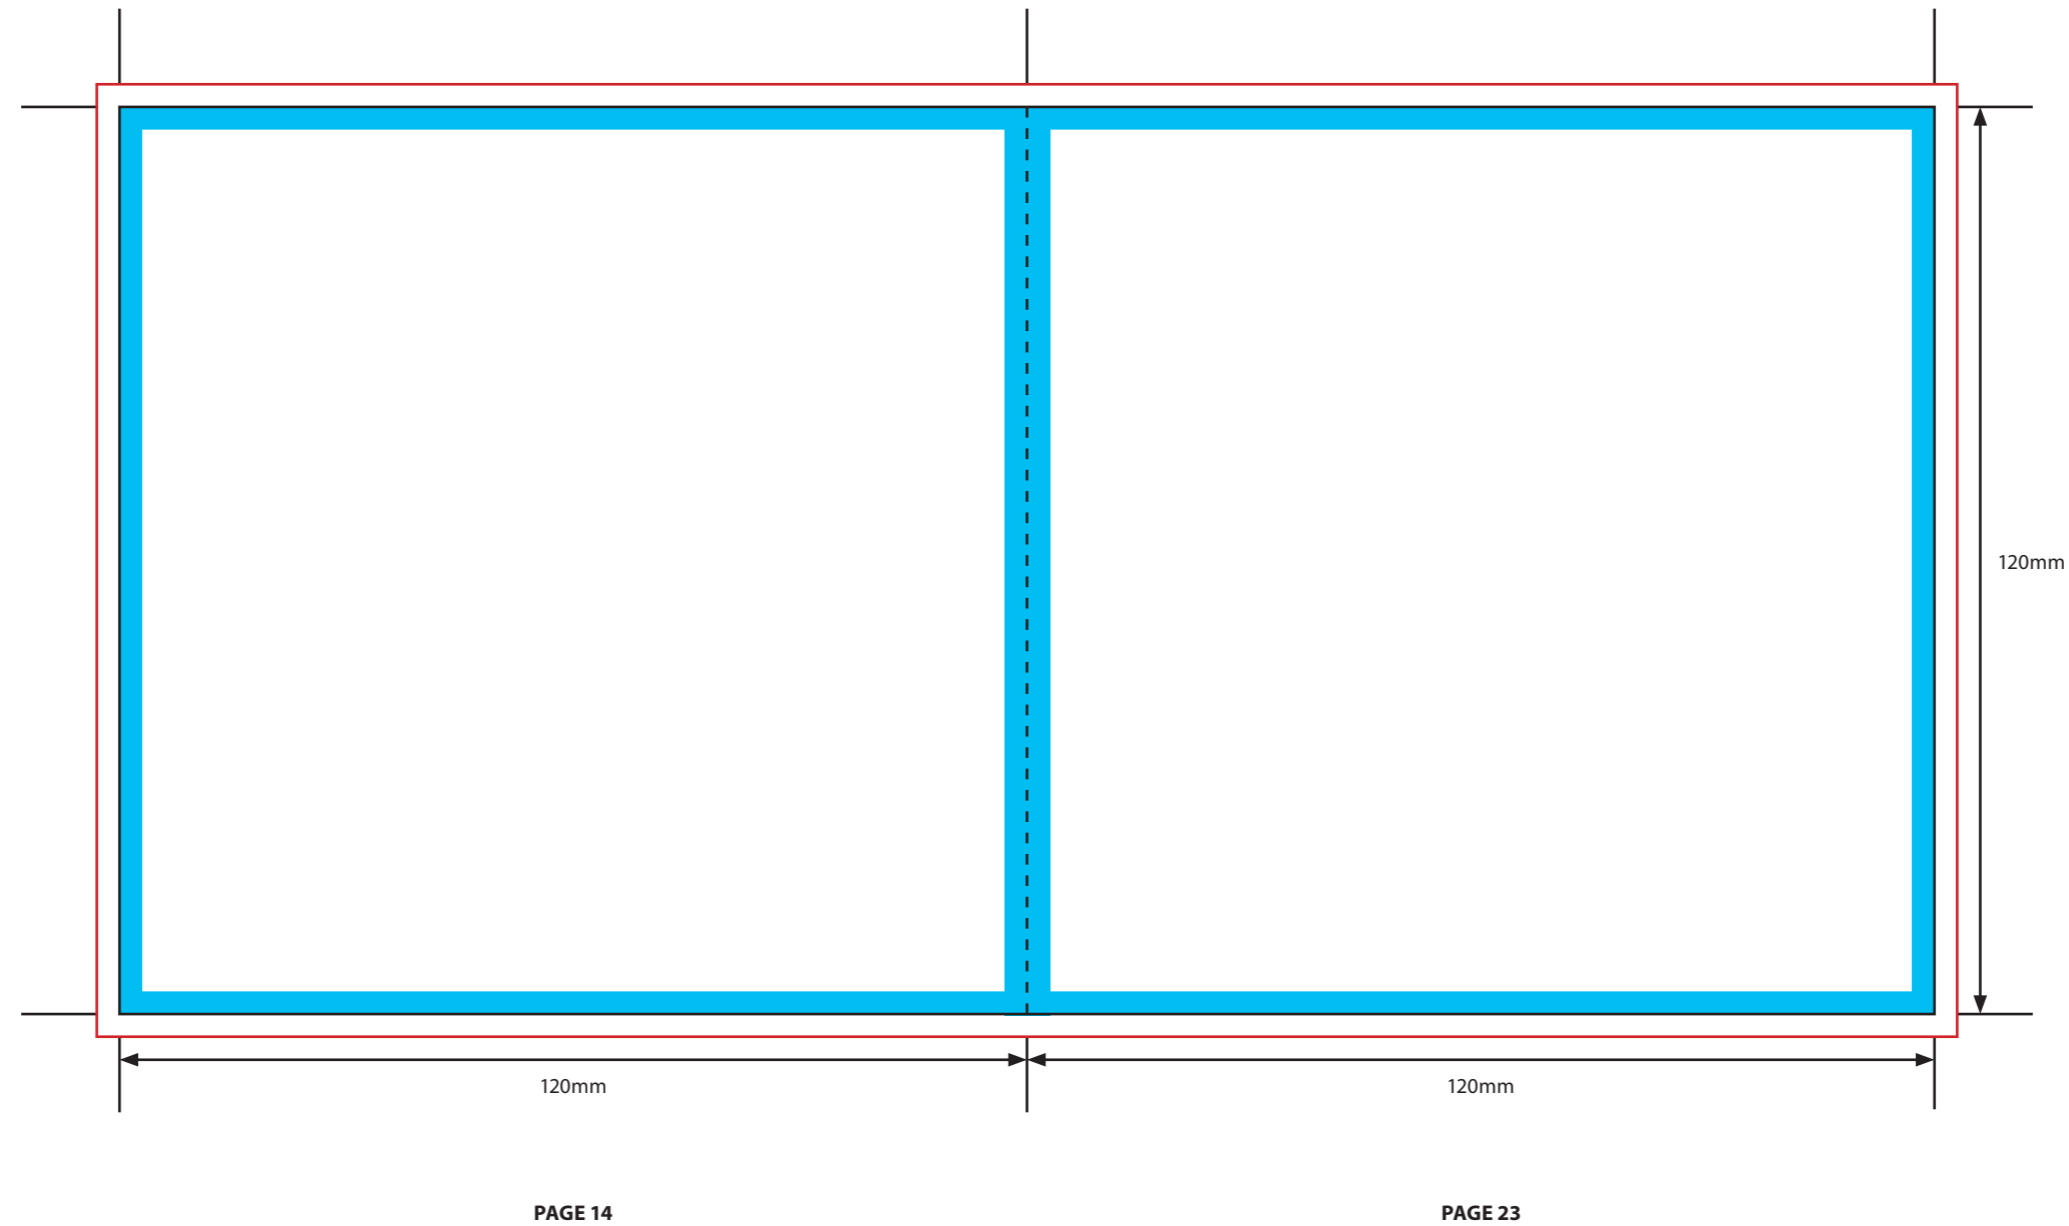

KEY

- Trim Line
- Fold Line
- 3mm Safety Area - *Important text and logos should not be in this area.*
- 3mm Required Bleed Area - *Background should extend to this line.*

PAGINATION GUIDE

36-1	10-27
2-35	26-11
34-3	12-25
4-33	24-13
32-5	14-23
6-31	22-15
50-7	16-21
8-29	20-17
28-9	18-19

AVAILABLE PAPER STOCKS *

- 150gsm Gloss Art Paper > *Standard*
- 140gsm Offset Uncoated Paper

PAPER FINISHES AVAILABLE

- Gloss Machine Varnish > *Standard*
- Matt Machine Varnish
- Offset (Uncoated)
- Gloss UV
- Matt Lamination

Please click [here](#) for useful information on the best way to set up and supply your artwork.
For any further questions please email our design team [here](#).

Please ask your account manager if you would like to change the stock and/or finish, as prices may vary.
* Please note, not all card stocks are available on all templates. Please check with your sales contact.