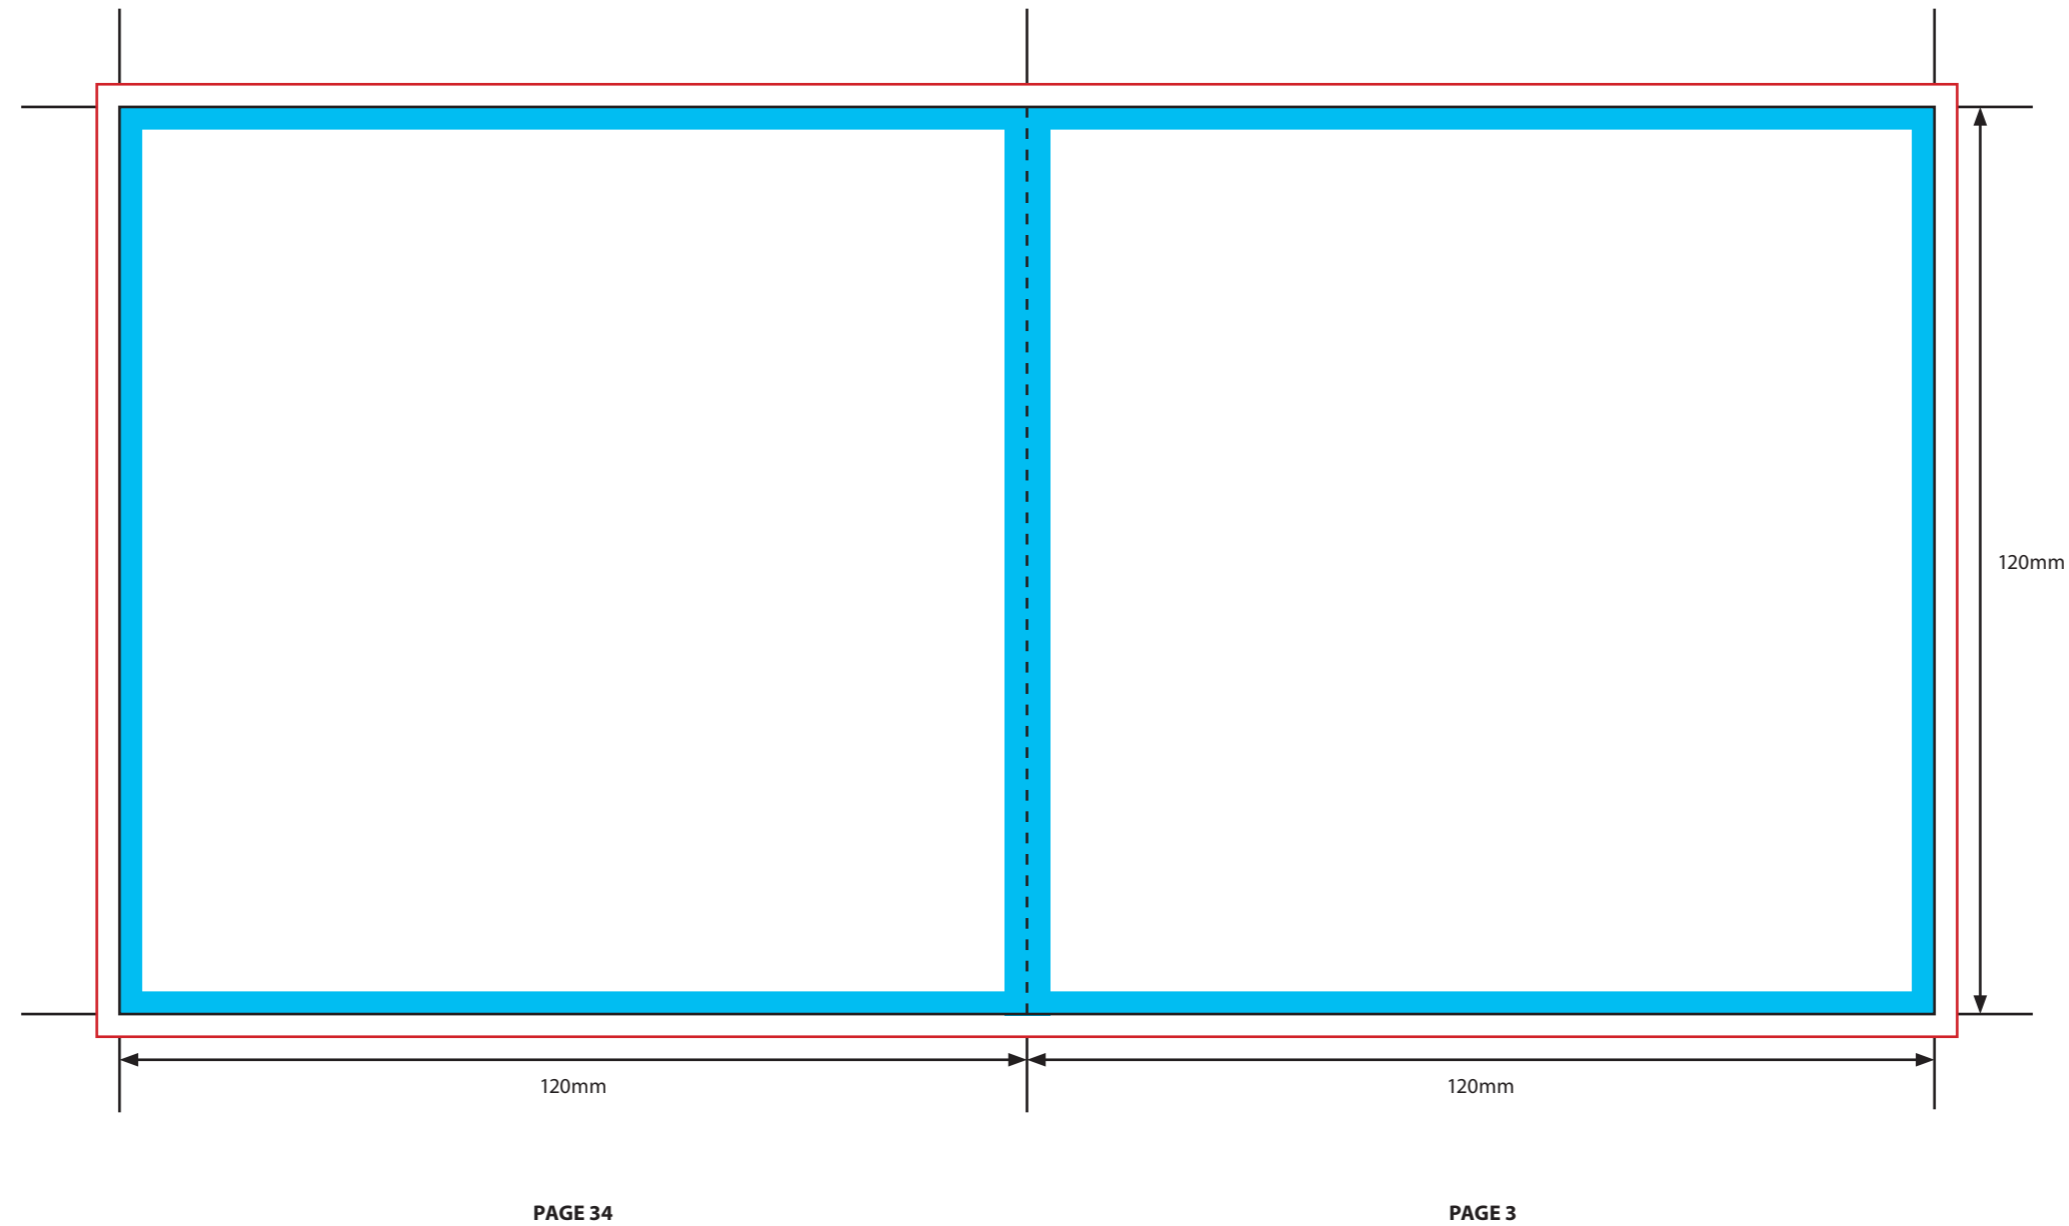

KEY

- Trim Line
- Fold Line
- 3mm Safety Area - *Important text and logos should not be in this area.*
- 3mm Required Bleed Area - *Background should extend to this line.*

PAGINATION GUIDE

36-1	10-27
2-35	26-11
34-3	12-25
4-33	24-13
32-5	14-23
6-31	22-15
50-7	16-21
8-29	20-17
28-9	18-19

AVAILABLE PAPER STOCKS *

- 150gsm Gloss Art Paper > *Standard*
- 140gsm Offset Uncoated Paper

PAPER FINISHES AVAILABLE

- Gloss Machine Varnish > *Standard*
- Matt Machine Varnish
- Offset (Uncoated)
- Gloss UV
- Matt Lamination

Please click [here](#) for useful information on the best way to set up and supply your artwork.
For any further questions please email our design team [here](#).

Please ask your account manager if you would like to change the stock and/or finish, as prices may vary.
* Please note, not all card stocks are available on all templates. Please check with your sales contact.