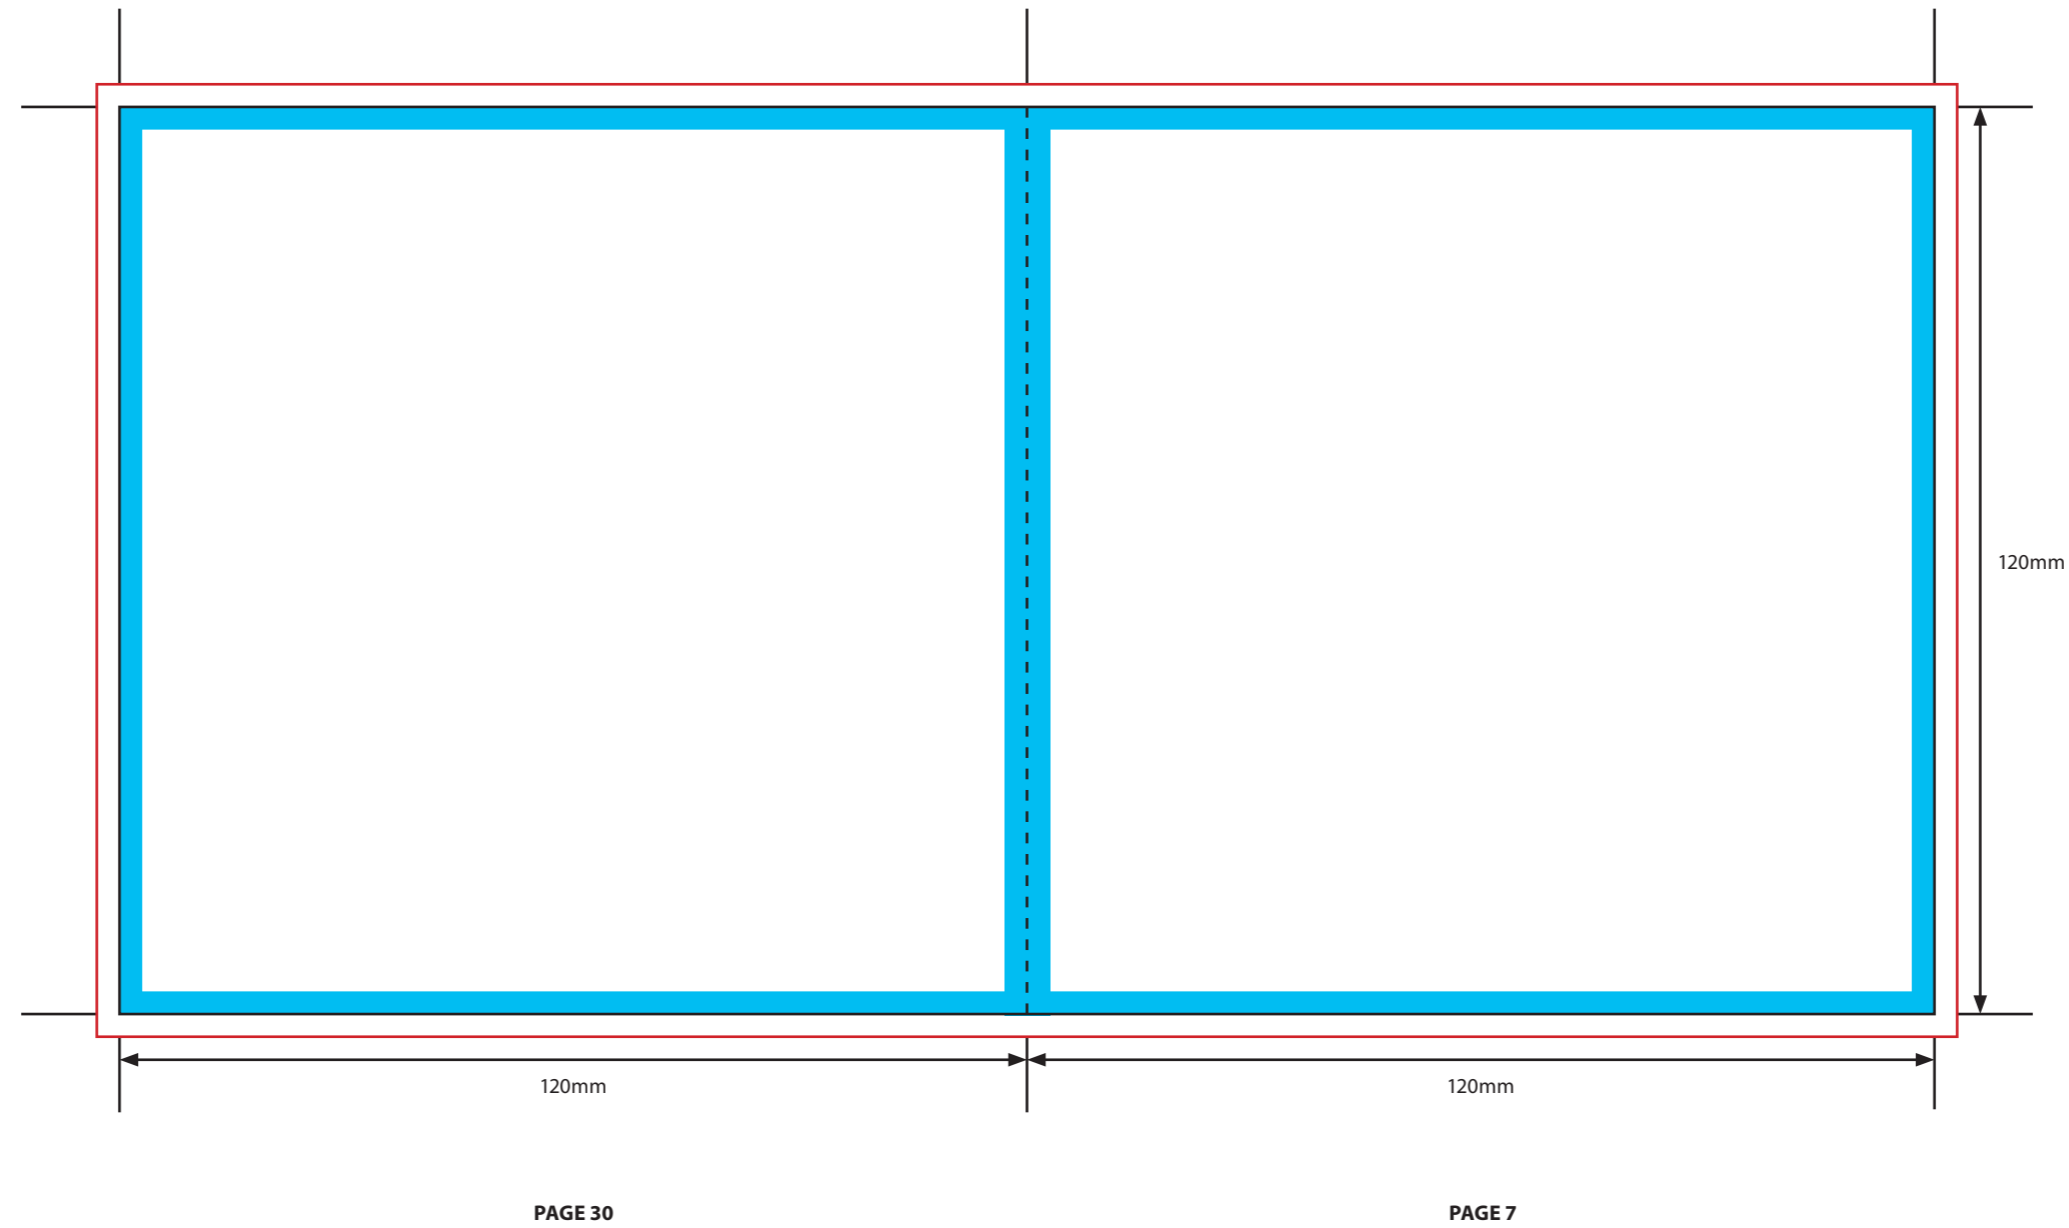

KEY

- Trim Line
- Fold Line
- 3mm Safety Area - Important text and logos should not be in this area.
- 3mm Required Bleed Area - Background should extend to this line.

PAGINATION GUIDE

36-1	10-27
2-35	26-11
34-3	12-25
4-33	24-13
32-5	14-23
6-31	22-15
50-7	16-21
8-29	20-17
28-9	18-19

AVAILABLE PAPER STOCKS *

- 150gsm Gloss Art Paper > Standard
- 140gsm Offset Uncoated Paper

PAPER FINISHES AVAILABLE

- Gloss Machine Varnish > Standard
- Matt Machine Varnish
- Offset (Uncoated)
- Gloss UV
- Matt Lamination

Please click [here](#) for useful information on the best way to set up and supply your artwork.
For any further questions please email our design team [here](#).

Please ask your account manager if you would like to change the stock and/or finish, as prices may vary.
* Please note, not all card stocks are available on all templates. Please check with your sales contact.