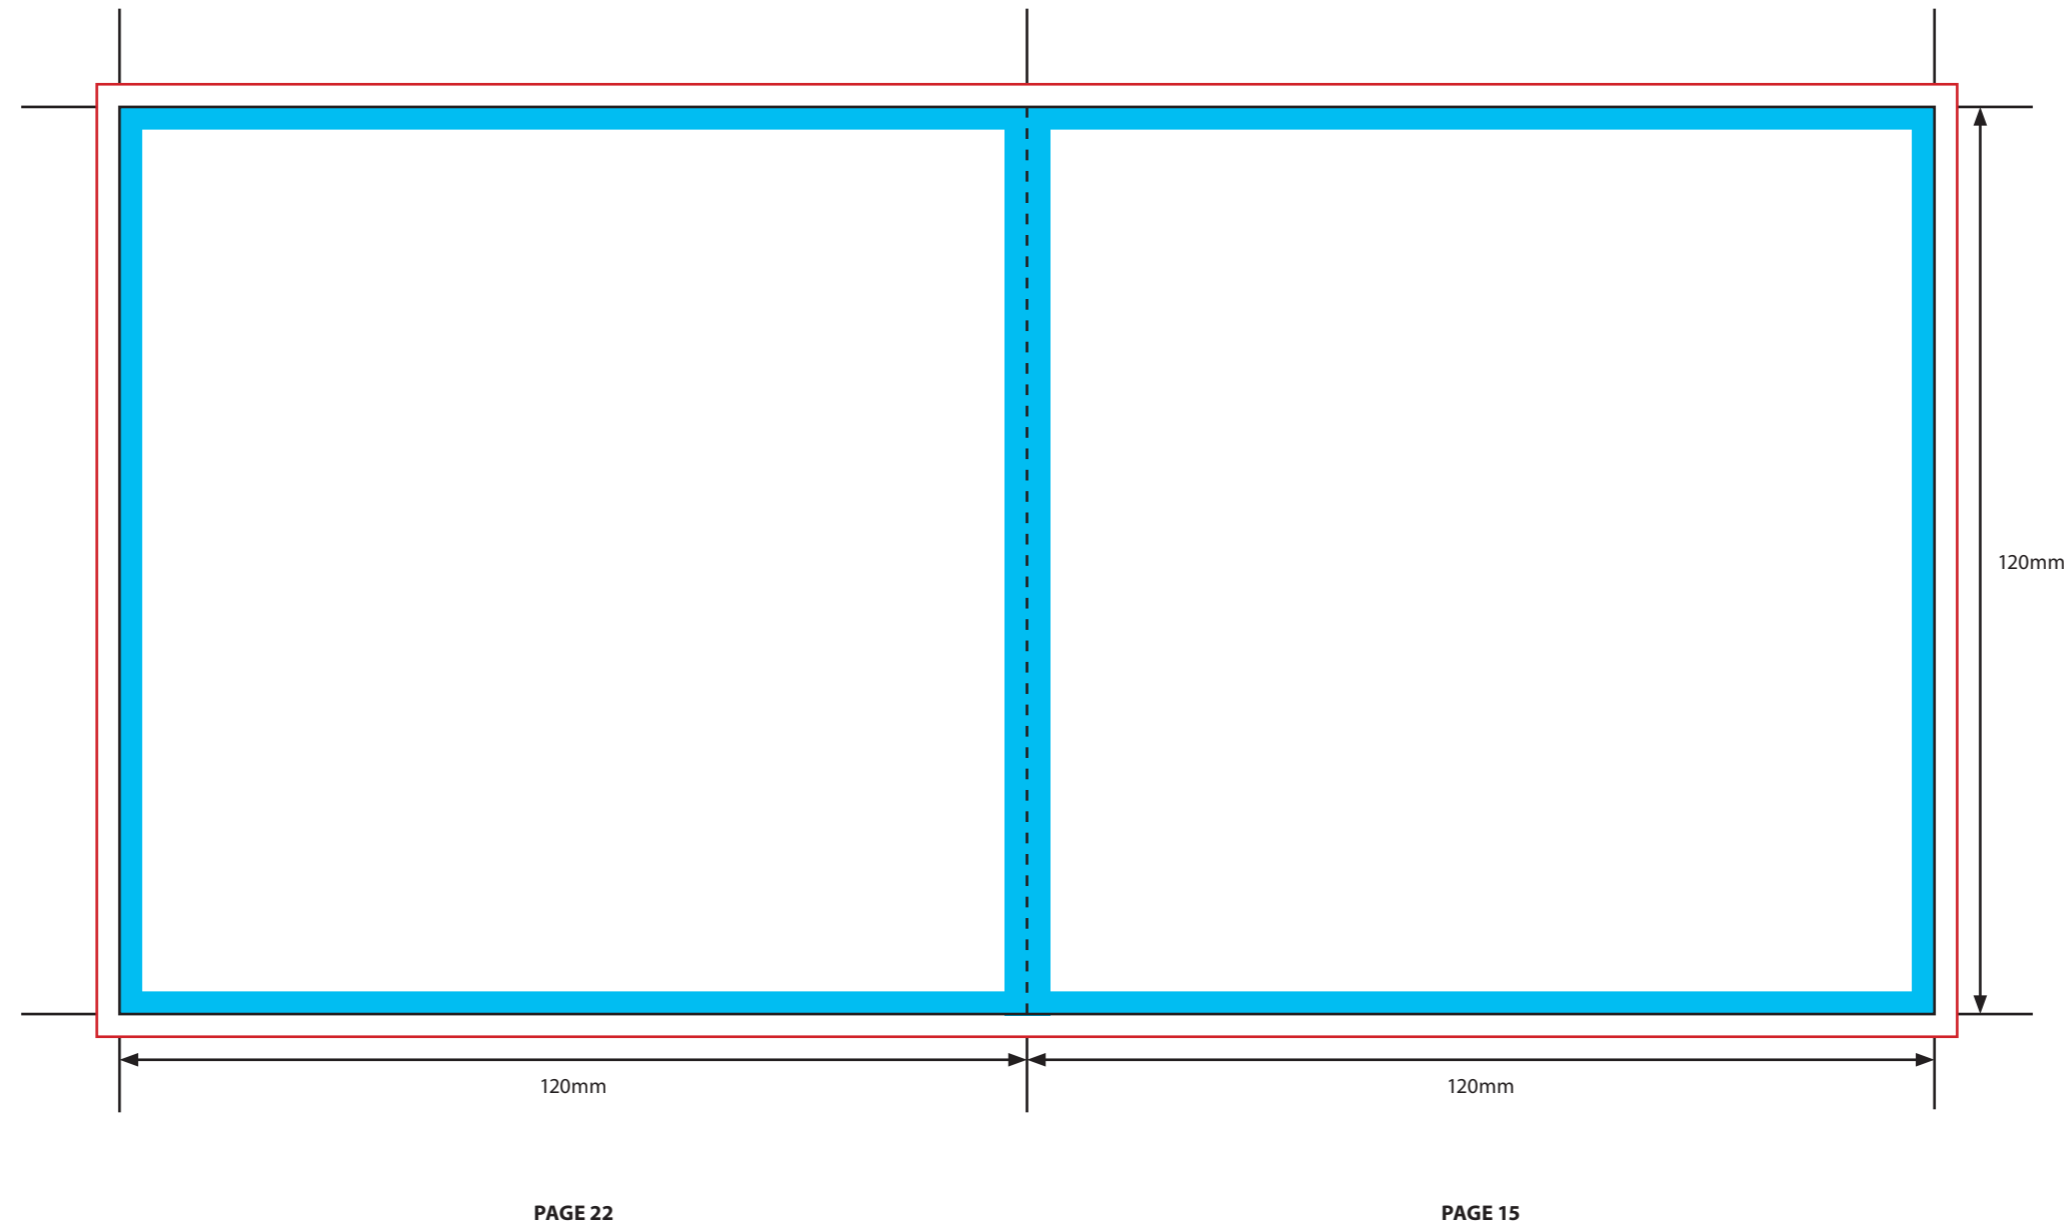

KEY

- Trim Line
- Fold Line
- 3mm Safety Area - Important text and logos should not be in this area.
- 3mm Required Bleed Area - Background should extend to this line.

PAGINATION GUIDE

36-1	10-27
2-35	26-11
34-3	12-25
4-33	24-13
32-5	14-23
6-31	22-15
50-7	16-21
8-29	20-17
28-9	18-19

AVAILABLE PAPER STOCKS *

- 150gsm Gloss Art Paper > Standard
- 140gsm Offset Uncoated Paper

PAPER FINISHES AVAILABLE

- Gloss Machine Varnish > Standard
- Matt Machine Varnish
- Offset (Uncoated)
- Gloss UV
- Matt Lamination

Please click [here](#) for useful information on the best way to set up and supply your artwork.
For any further questions please email our design team [here](#).

Please ask your account manager if you would like to change the stock and/or finish, as prices may vary.
* Please note, not all card stocks are available on all templates. Please check with your sales contact.