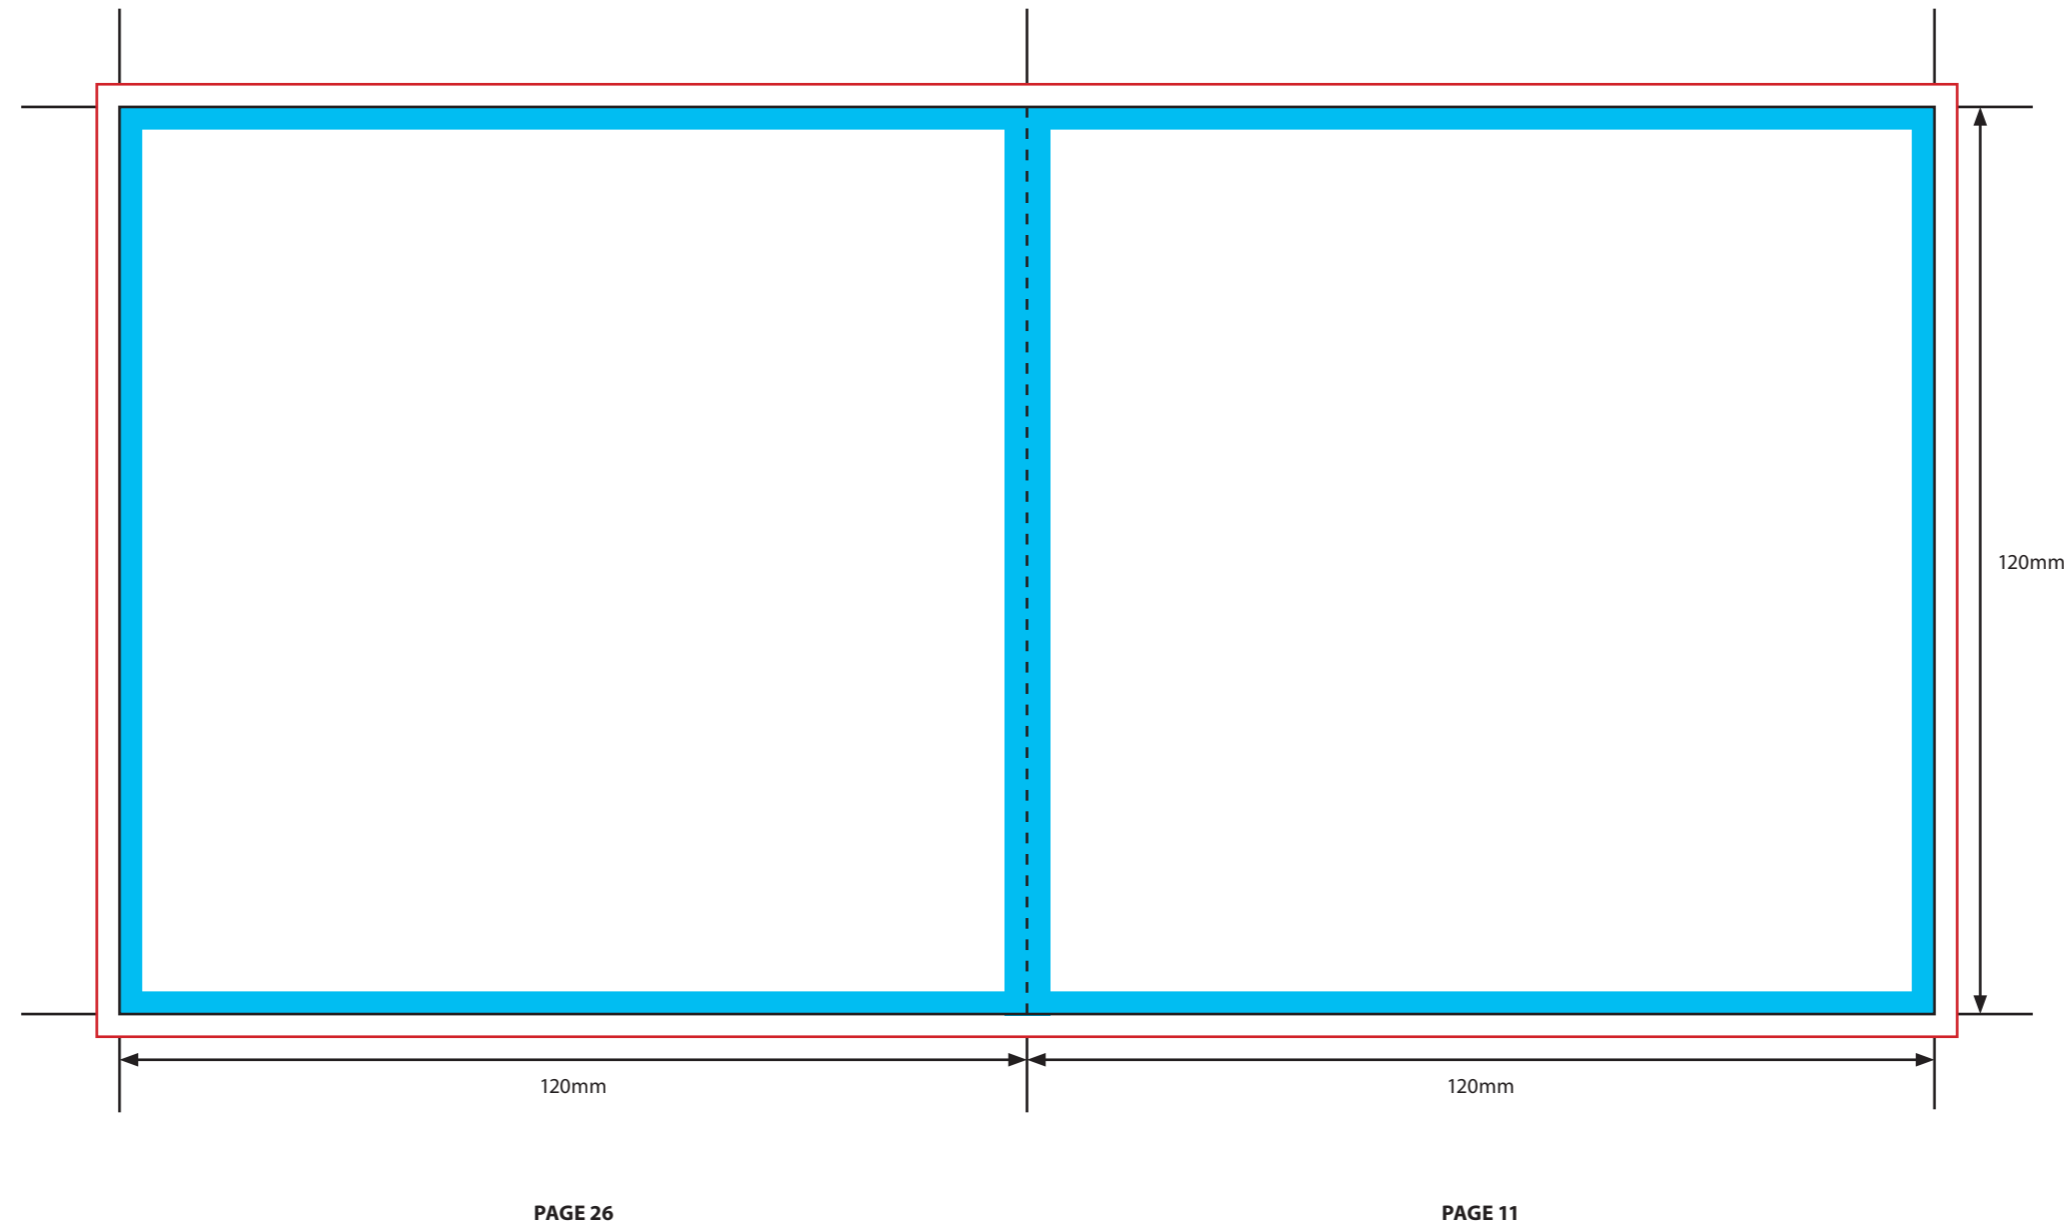

KEY

- Trim Line
- Fold Line
- 3mm Safety Area - *Important text and logos should not be in this area.*
- 3mm Required Bleed Area - *Background should extend to this line.*

PAGINATION GUIDE

36-1	10-27
2-35	26-11
34-3	12-25
4-33	24-13
32-5	14-23
6-31	22-15
50-7	16-21
8-29	20-17
28-9	18-19

AVAILABLE PAPER STOCKS *

- 150gsm Gloss Art Paper > *Standard*
- 140gsm Offset Uncoated Paper

PAPER FINISHES AVAILABLE

- Gloss Machine Varnish > *Standard*
- Matt Machine Varnish
- Offset (Uncoated)
- Gloss UV
- Matt Lamination

Please click [here](#) for useful information on the best way to set up and supply your artwork.
For any further questions please email our design team [here](#).

Please ask your account manager if you would like to change the stock and/or finish, as prices may vary.
* Please note, not all card stocks are available on all templates. Please check with your sales contact.