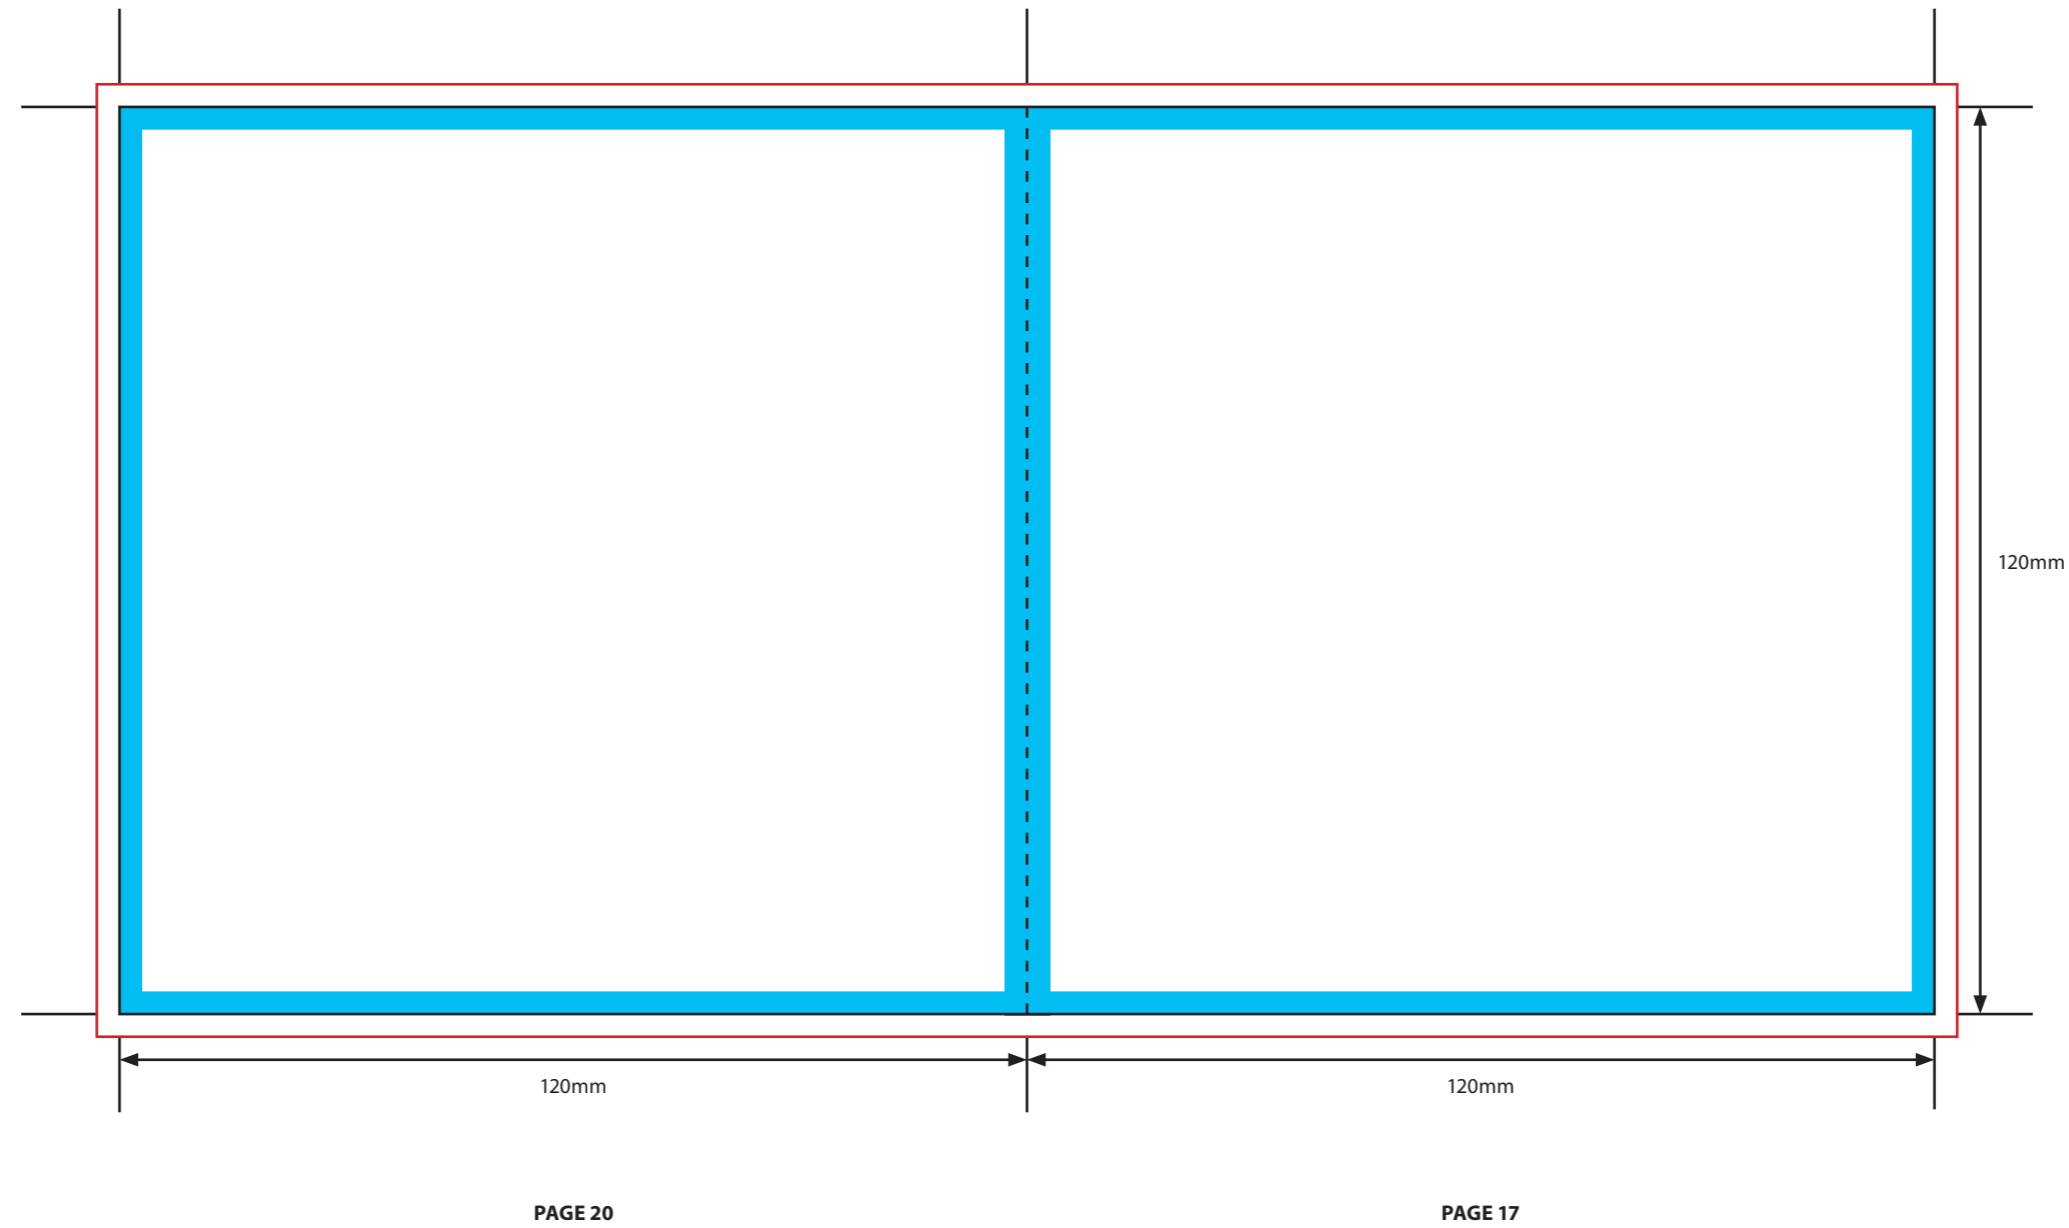

KEY

- Trim Line
- Fold Line
- 3mm Safety Area - *Important text and logos should not be in this area.*
- 3mm Required Bleed Area - *Background should extend to this line.*

PAGINATION GUIDE

36-1	10-27
2-35	26-11
34-3	12-25
4-33	24-13
32-5	14-23
6-31	22-15
50-7	16-21
8-29	20-17
28-9	18-19

AVAILABLE PAPER STOCKS *

- 150gsm Gloss Art Paper > *Standard*
- 140gsm Offset Uncoated Paper

PAPER FINISHES AVAILABLE

- Gloss Machine Varnish > *Standard*
- Matt Machine Varnish
- Offset (Uncoated)
- Gloss UV
- Matt Lamination

Please click [here](#) for useful information on the best way to set up and supply your artwork.
For any further questions please email our design team [here](#).

Please ask your account manager if you would like to change the stock and/or finish, as prices may vary.
* Please note, not all card stocks are available on all templates. Please check with your sales contact.