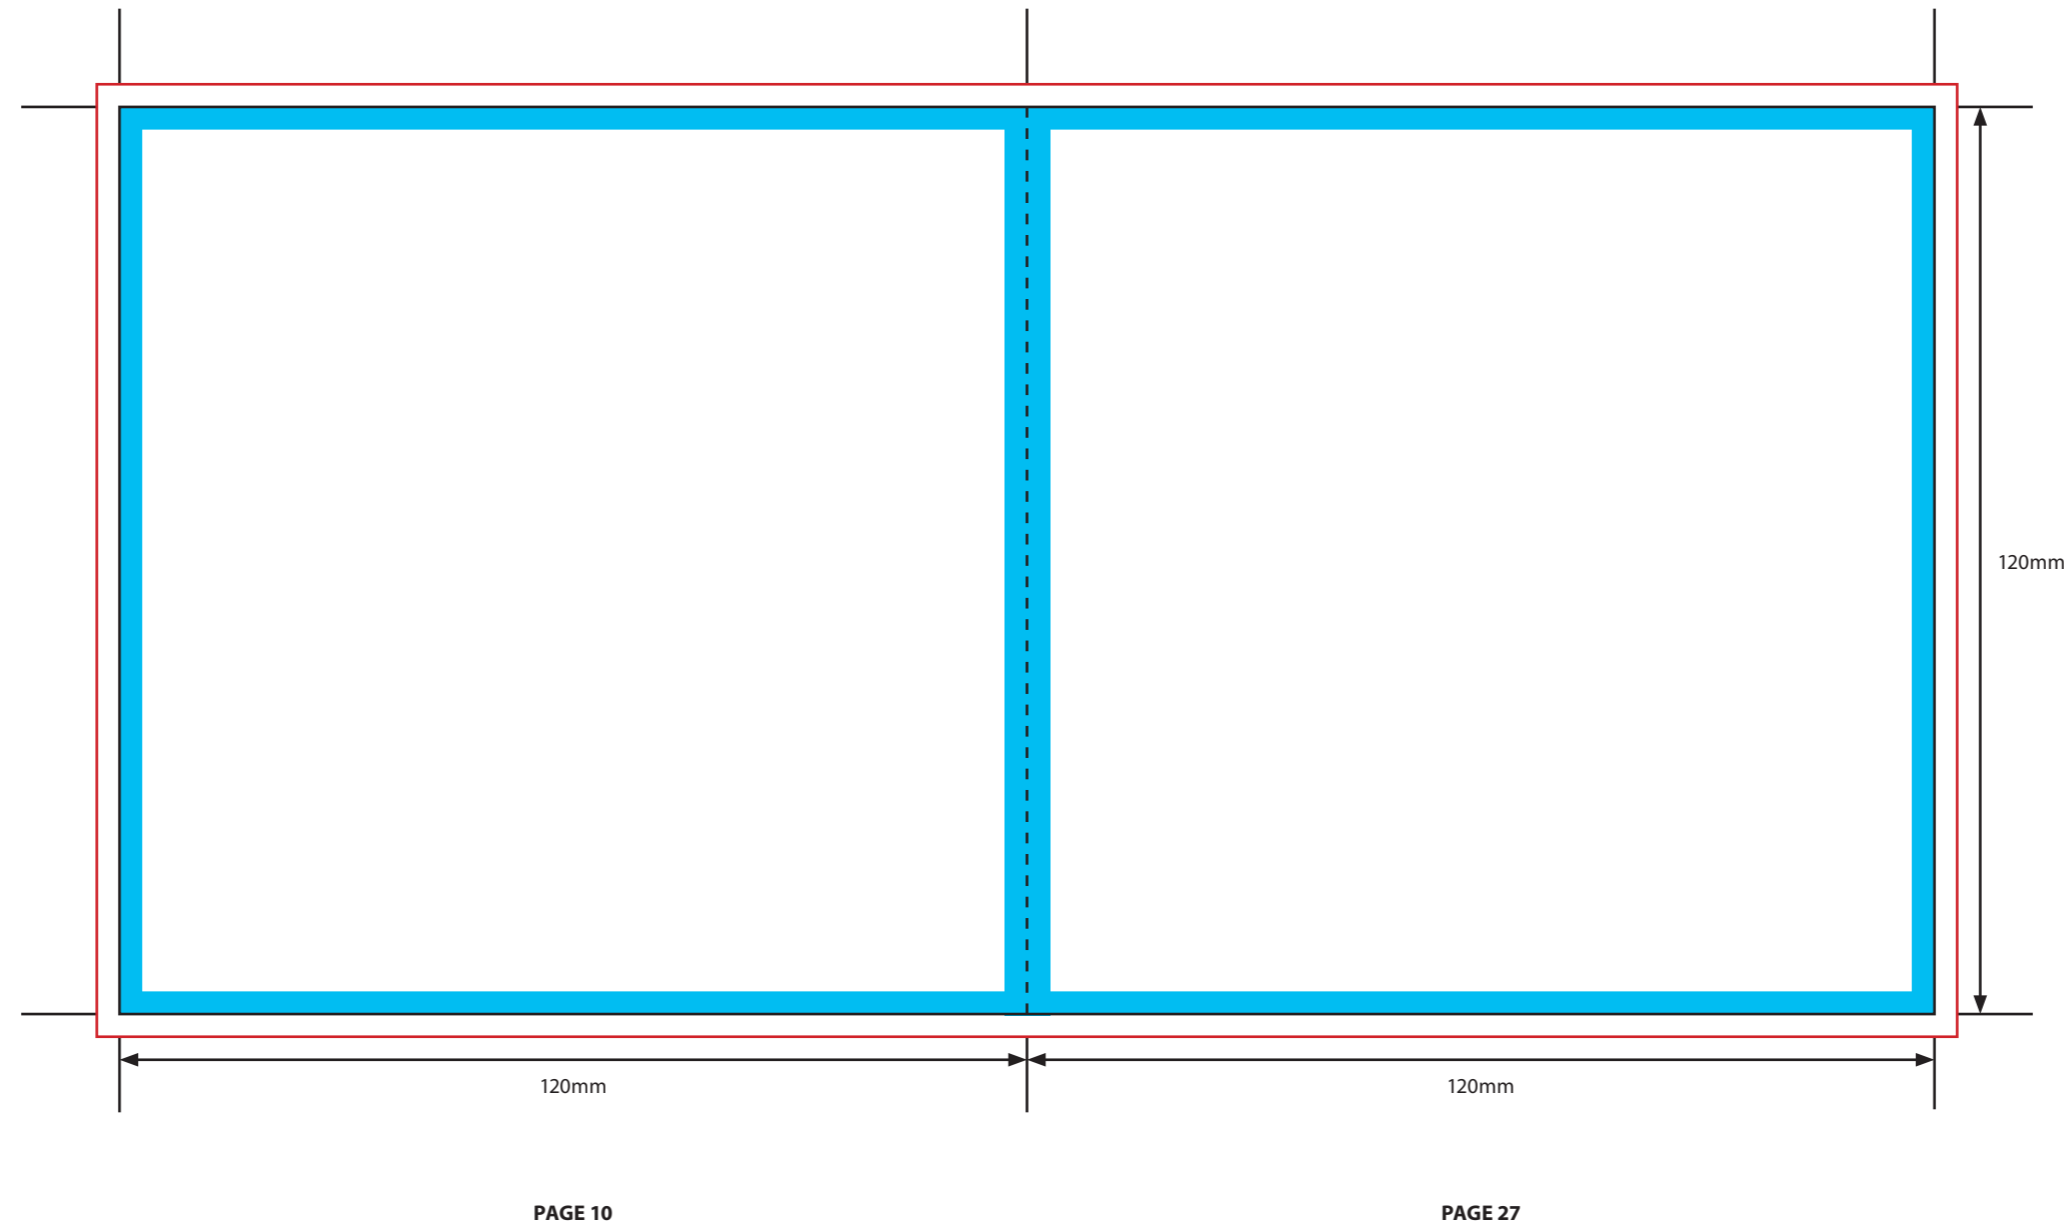

KEY

- Trim Line
- Fold Line
- 3mm Safety Area - *Important text and logos should not be in this area.*
- 3mm Required Bleed Area - *Background should extend to this line.*

PAGINATION GUIDE

36-1	10-27
2-35	26-11
34-3	12-25
4-33	24-13
32-5	14-23
6-31	22-15
50-7	16-21
8-29	20-17
28-9	18-19

AVAILABLE PAPER STOCKS *

- 150gsm Gloss Art Paper > *Standard*
- 140gsm Offset Uncoated Paper

PAPER FINISHES AVAILABLE

- Gloss Machine Varnish > *Standard*
- Matt Machine Varnish
- Offset (Uncoated)
- Gloss UV
- Matt Lamination

Please click [here](#) for useful information on the best way to set up and supply your artwork.
For any further questions please email our design team [here](#).

Please ask your account manager if you would like to change the stock and/or finish, as prices may vary.
* Please note, not all card stocks are available on all templates. Please check with your sales contact.