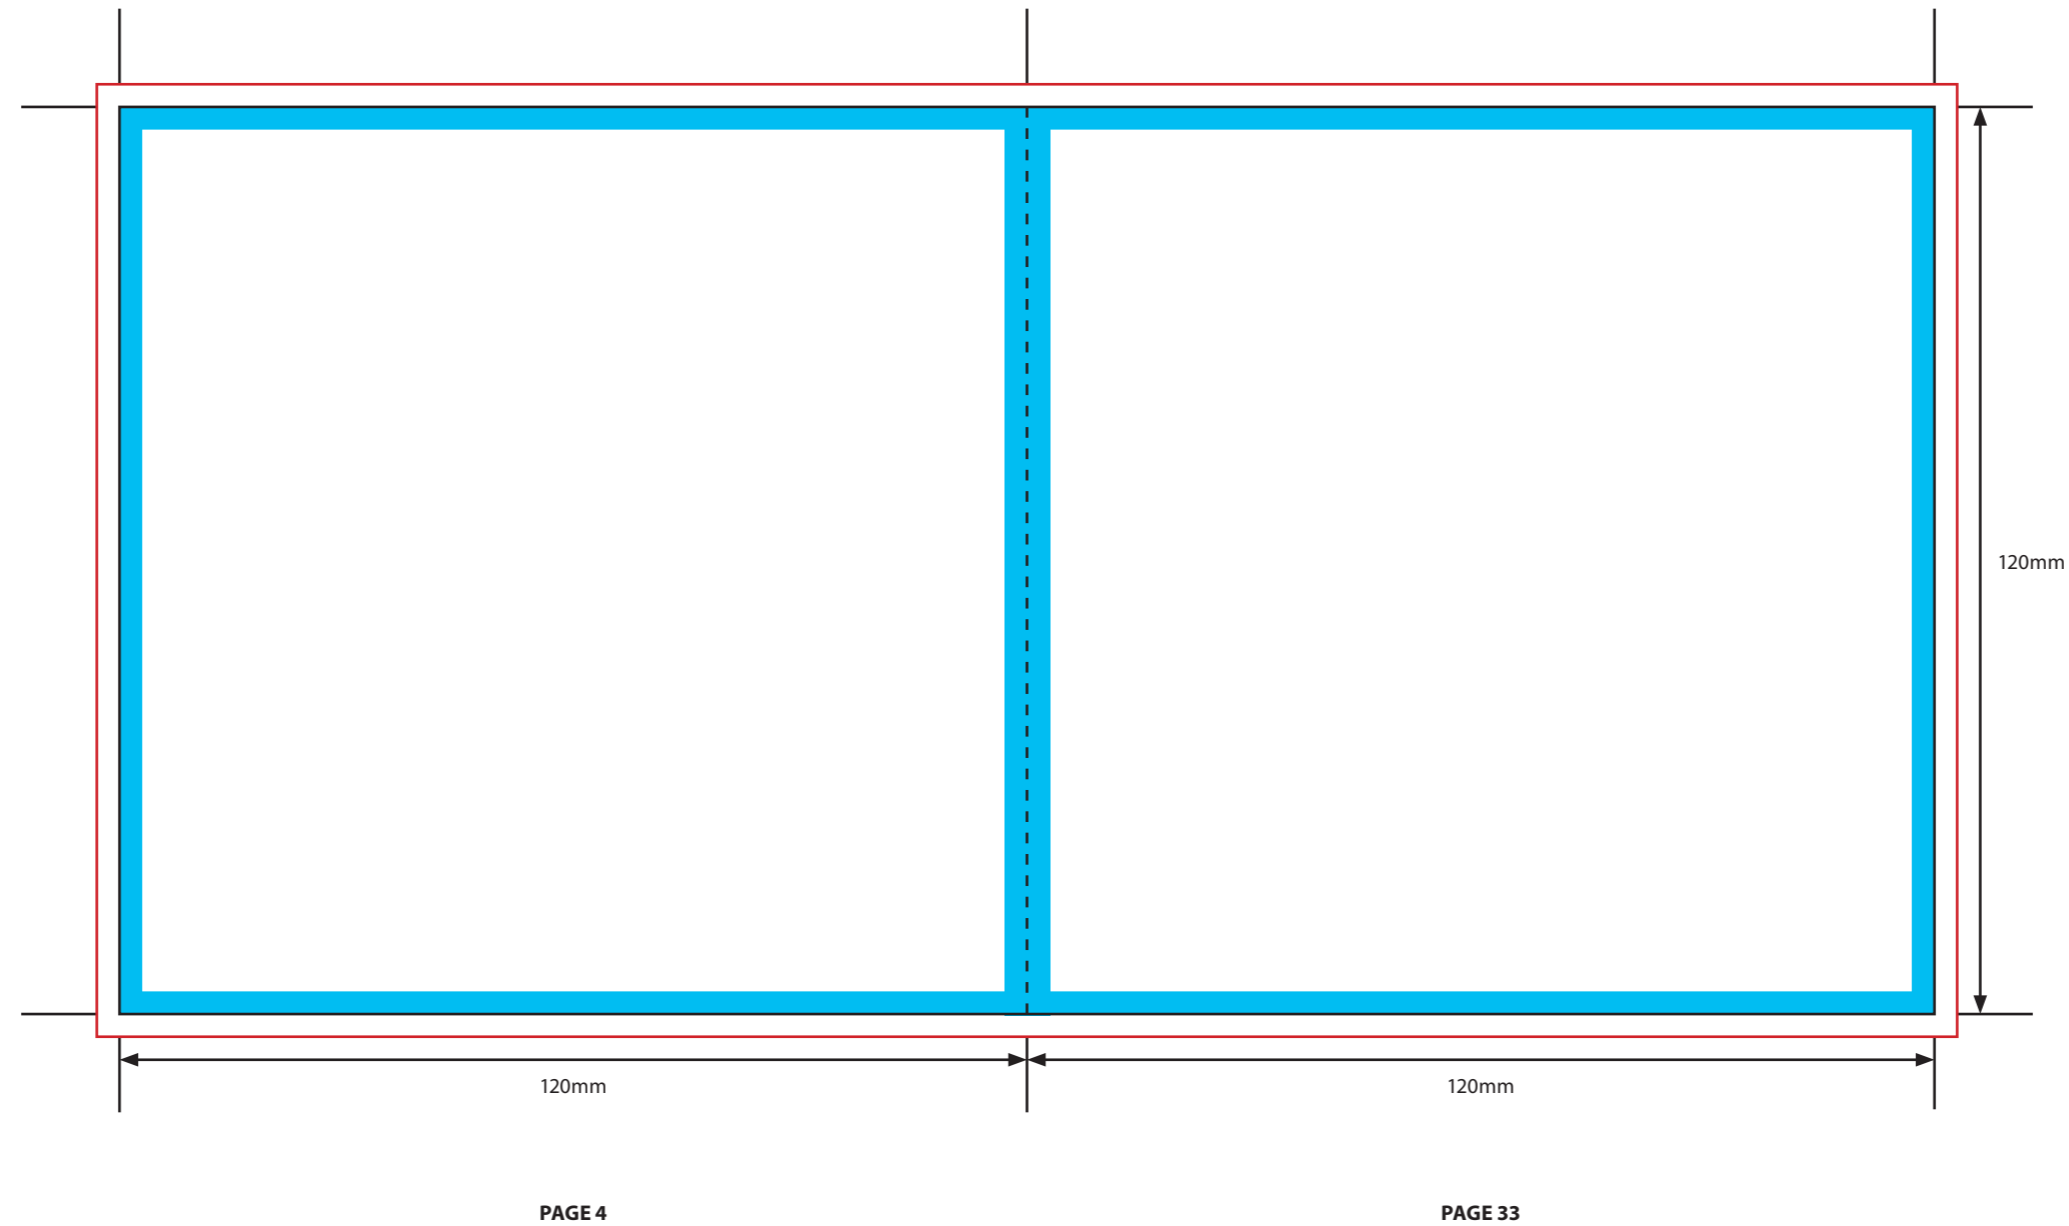

KEY

- Trim Line
- Fold Line
- 3mm Safety Area - *Important text and logos should not be in this area.*
- 3mm Required Bleed Area - *Background should extend to this line.*

PAGINATION GUIDE

36-1	10-27
2-35	26-11
34-3	12-25
4-33	24-13
32-5	14-23
6-31	22-15
50-7	16-21
8-29	20-17
28-9	18-19

AVAILABLE PAPER STOCKS *

- 150gsm Gloss Art Paper > *Standard*
- 140gsm Offset Uncoated Paper

PAPER FINISHES AVAILABLE

- Gloss Machine Varnish > *Standard*
- Matt Machine Varnish
- Offset (Uncoated)
- Gloss UV
- Matt Lamination

Please click [here](#) for useful information on the best way to set up and supply your artwork.
For any further questions please email our design team [here](#).

Please ask your account manager if you would like to change the stock and/or finish, as prices may vary.
* Please note, not all card stocks are available on all templates. Please check with your sales contact.