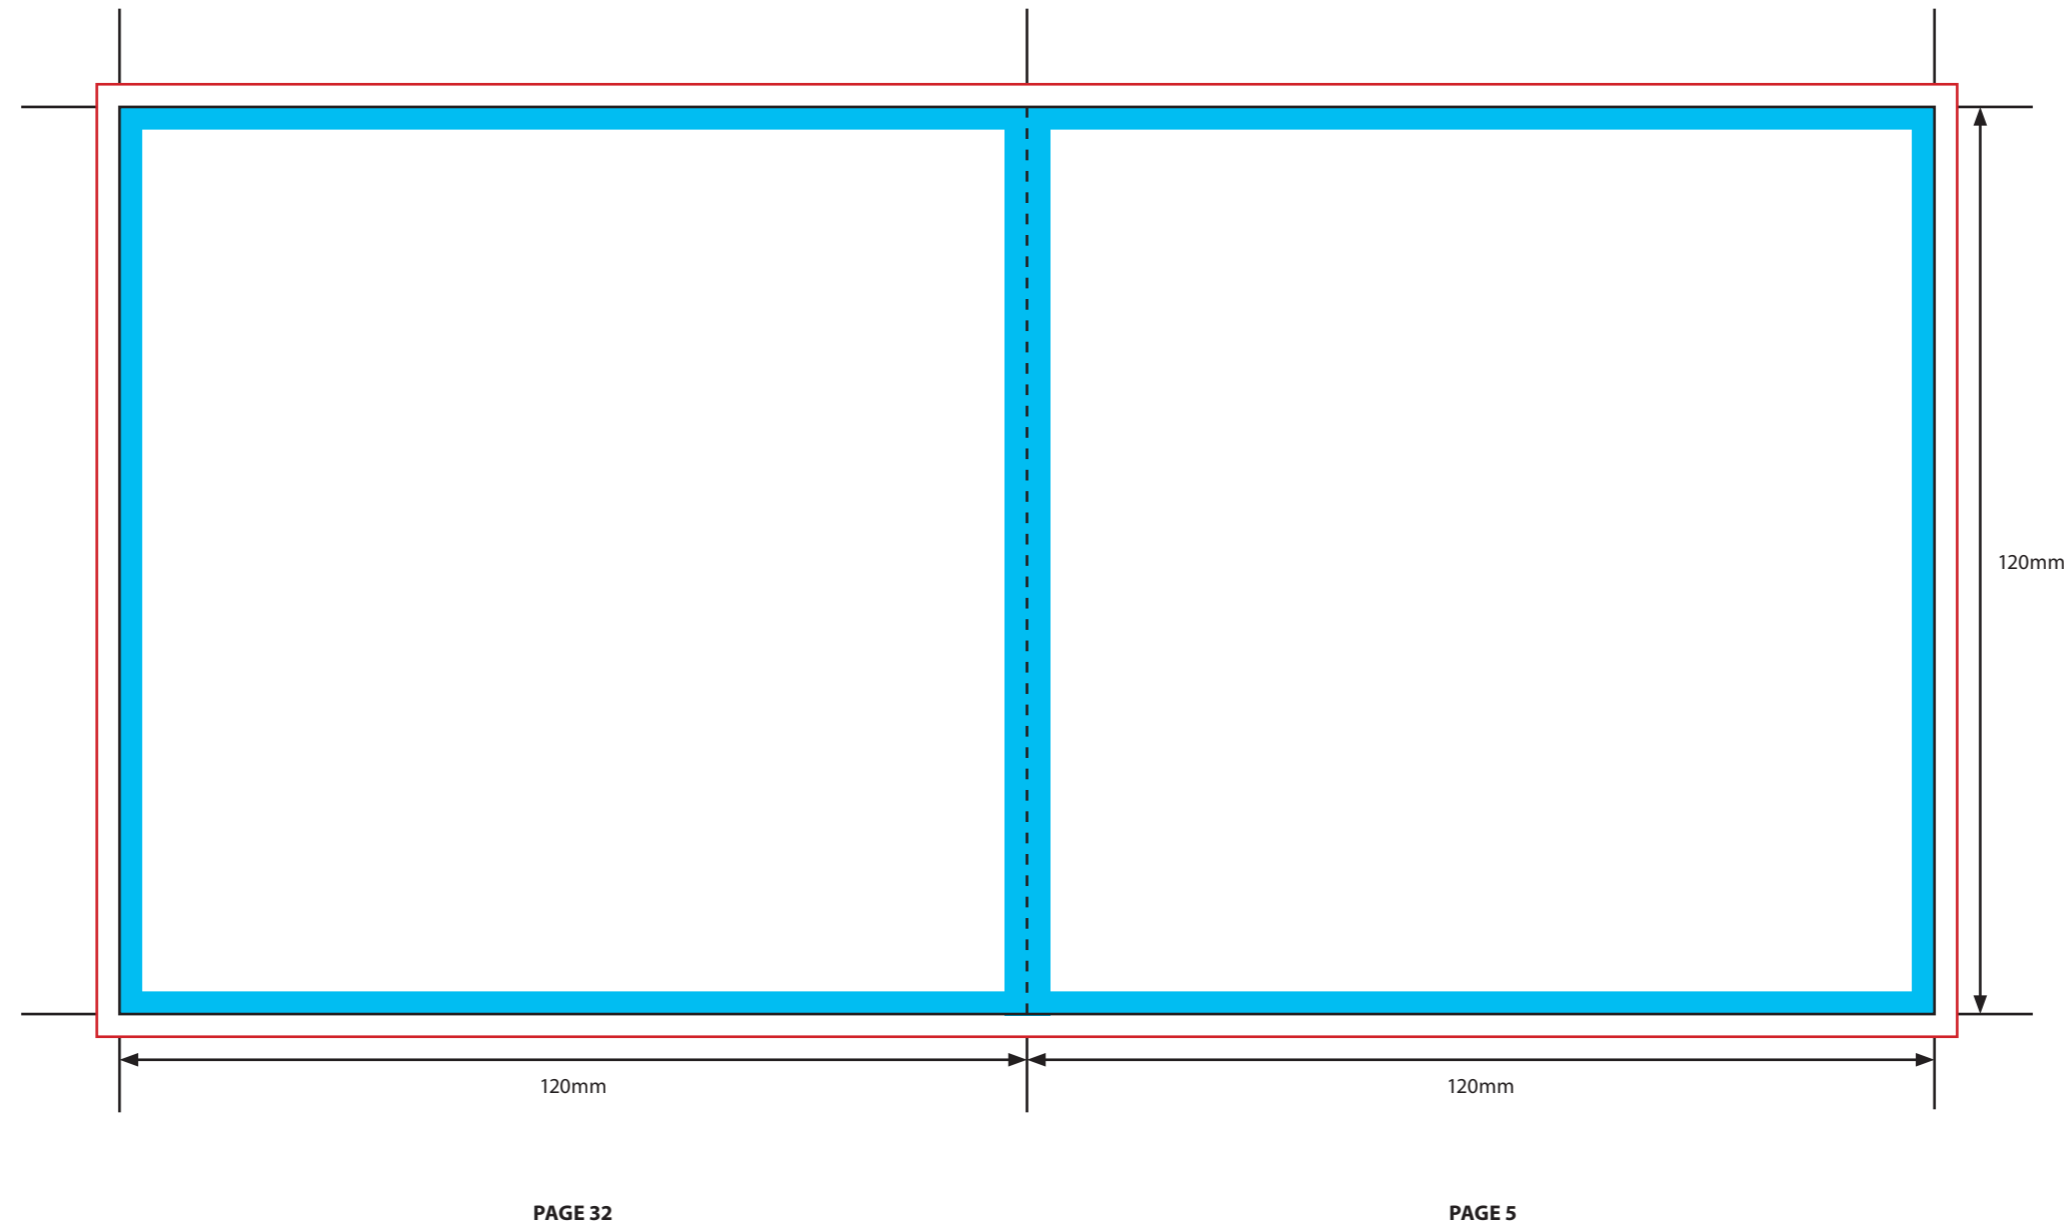

KEY

- Trim Line
- Fold Line
- 3mm Safety Area - *Important text and logos should not be in this area.*
- 3mm Required Bleed Area - *Background should extend to this line.*

PAGINATION GUIDE

36-1	10-27
2-35	26-11
34-3	12-25
4-33	24-13
32-5	14-23
6-31	22-15
50-7	16-21
8-29	20-17
28-9	18-19

AVAILABLE PAPER STOCKS *

- 150gsm Gloss Art Paper > *Standard*
- 140gsm Offset Uncoated Paper

PAPER FINISHES AVAILABLE

- Gloss Machine Varnish > *Standard*
- Matt Machine Varnish
- Offset (Uncoated)
- Gloss UV
- Matt Lamination

Please click [here](#) for useful information on the best way to set up and supply your artwork.
For any further questions please email our design team [here](#).

Please ask your account manager if you would like to change the stock and/or finish, as prices may vary.
* Please note, not all card stocks are available on all templates. Please check with your sales contact.