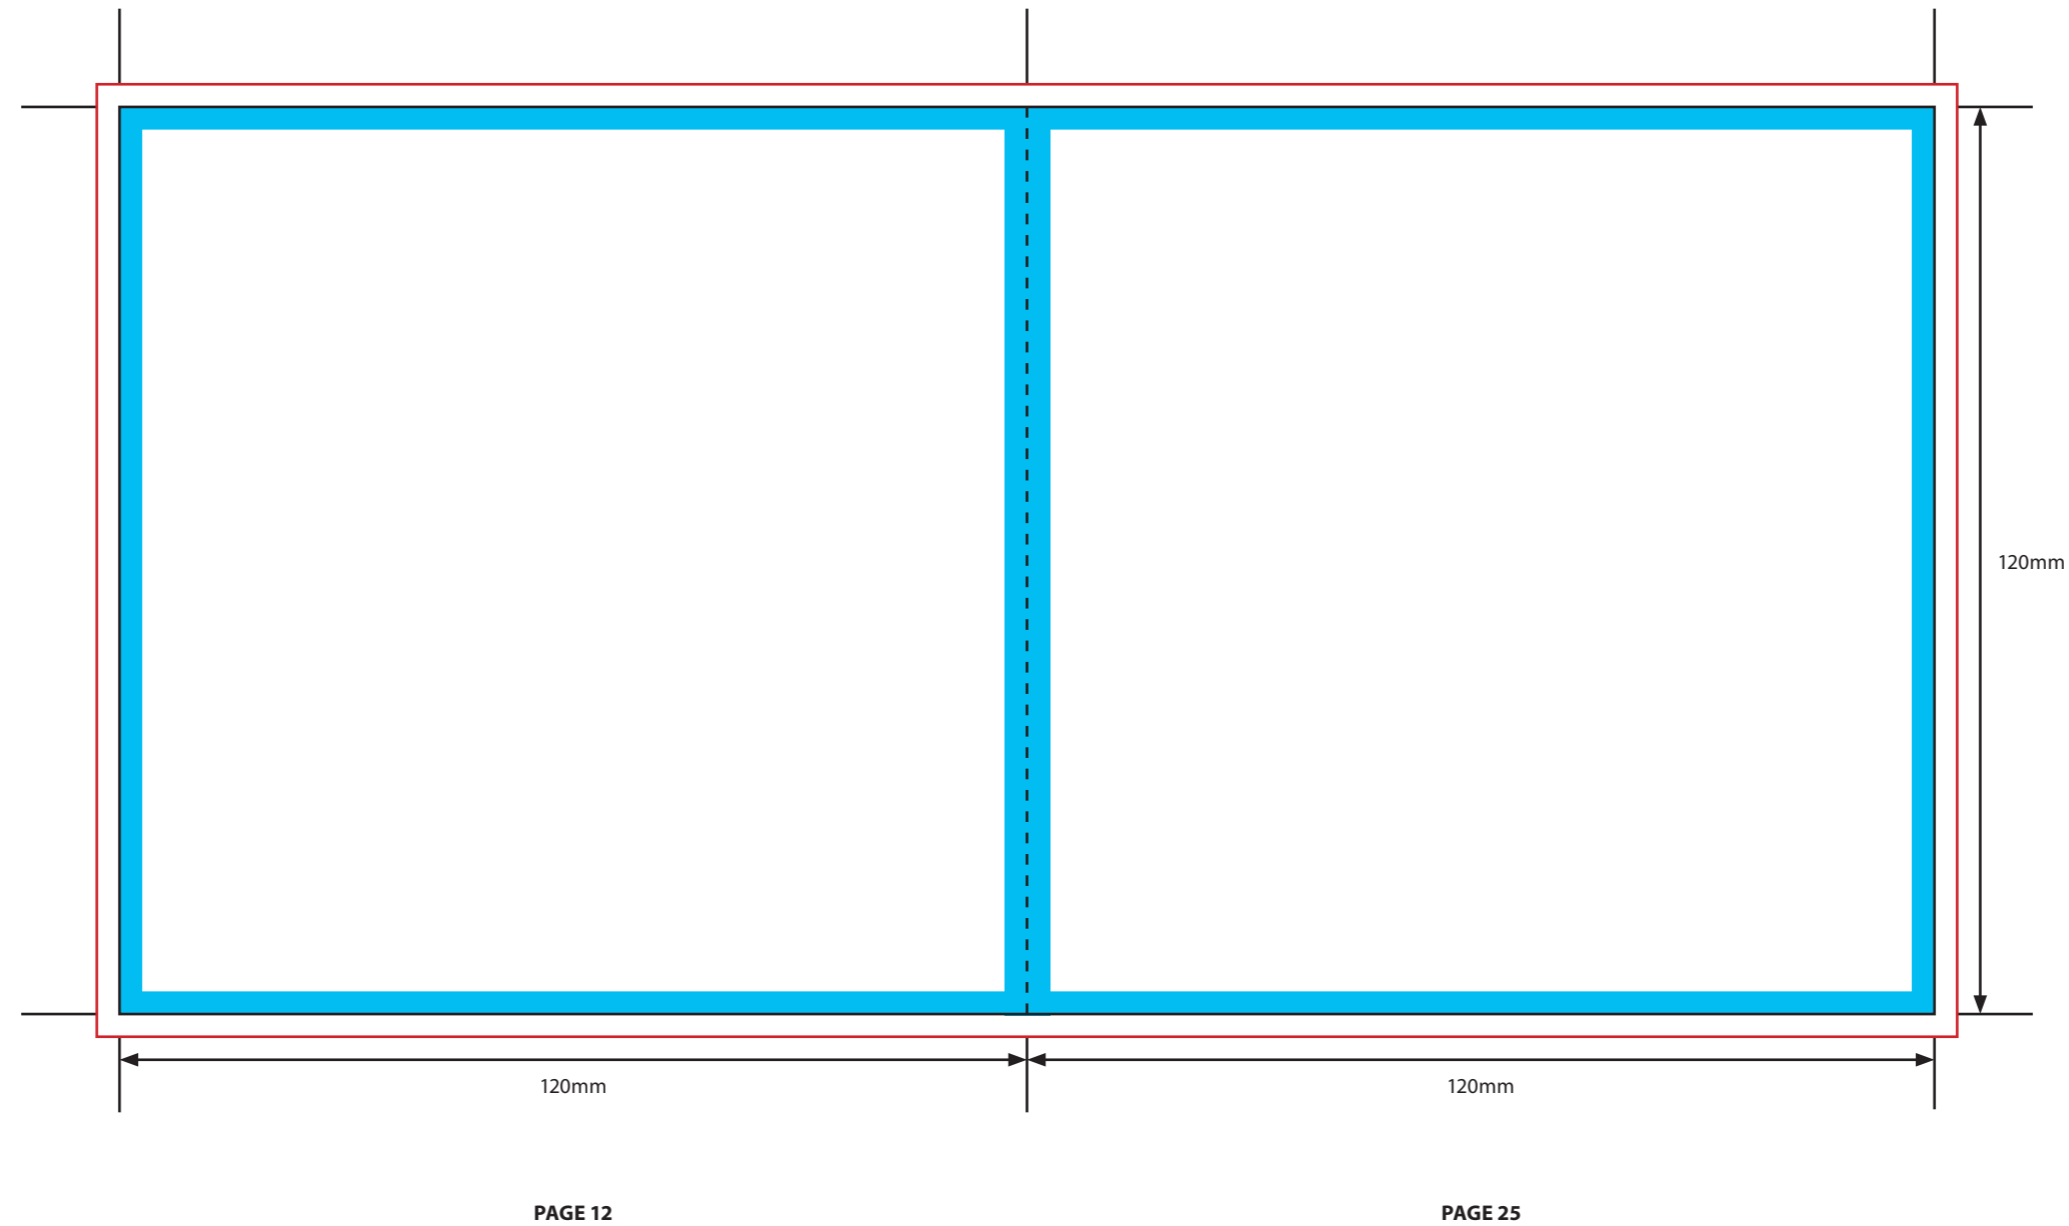

KEY

- Trim Line
- Fold Line
- 3mm Safety Area - *Important text and logos should not be in this area.*
- 3mm Required Bleed Area - *Background should extend to this line.*

PAGINATION GUIDE

36-1	10-27
2-35	26-11
34-3	12-25
4-33	24-13
32-5	14-23
6-31	22-15
50-7	16-21
8-29	20-17
28-9	18-19

AVAILABLE PAPER STOCKS *

- 150gsm Gloss Art Paper > *Standard*
- 140gsm Offset Uncoated Paper

PAPER FINISHES AVAILABLE

- Gloss Machine Varnish > *Standard*
- Matt Machine Varnish
- Offset (Uncoated)
- Gloss UV
- Matt Lamination

Please click [here](#) for useful information on the best way to set up and supply your artwork.
For any further questions please email our design team [here](#).

Please ask your account manager if you would like to change the stock and/or finish, as prices may vary.
* Please note, not all card stocks are available on all templates. Please check with your sales contact.