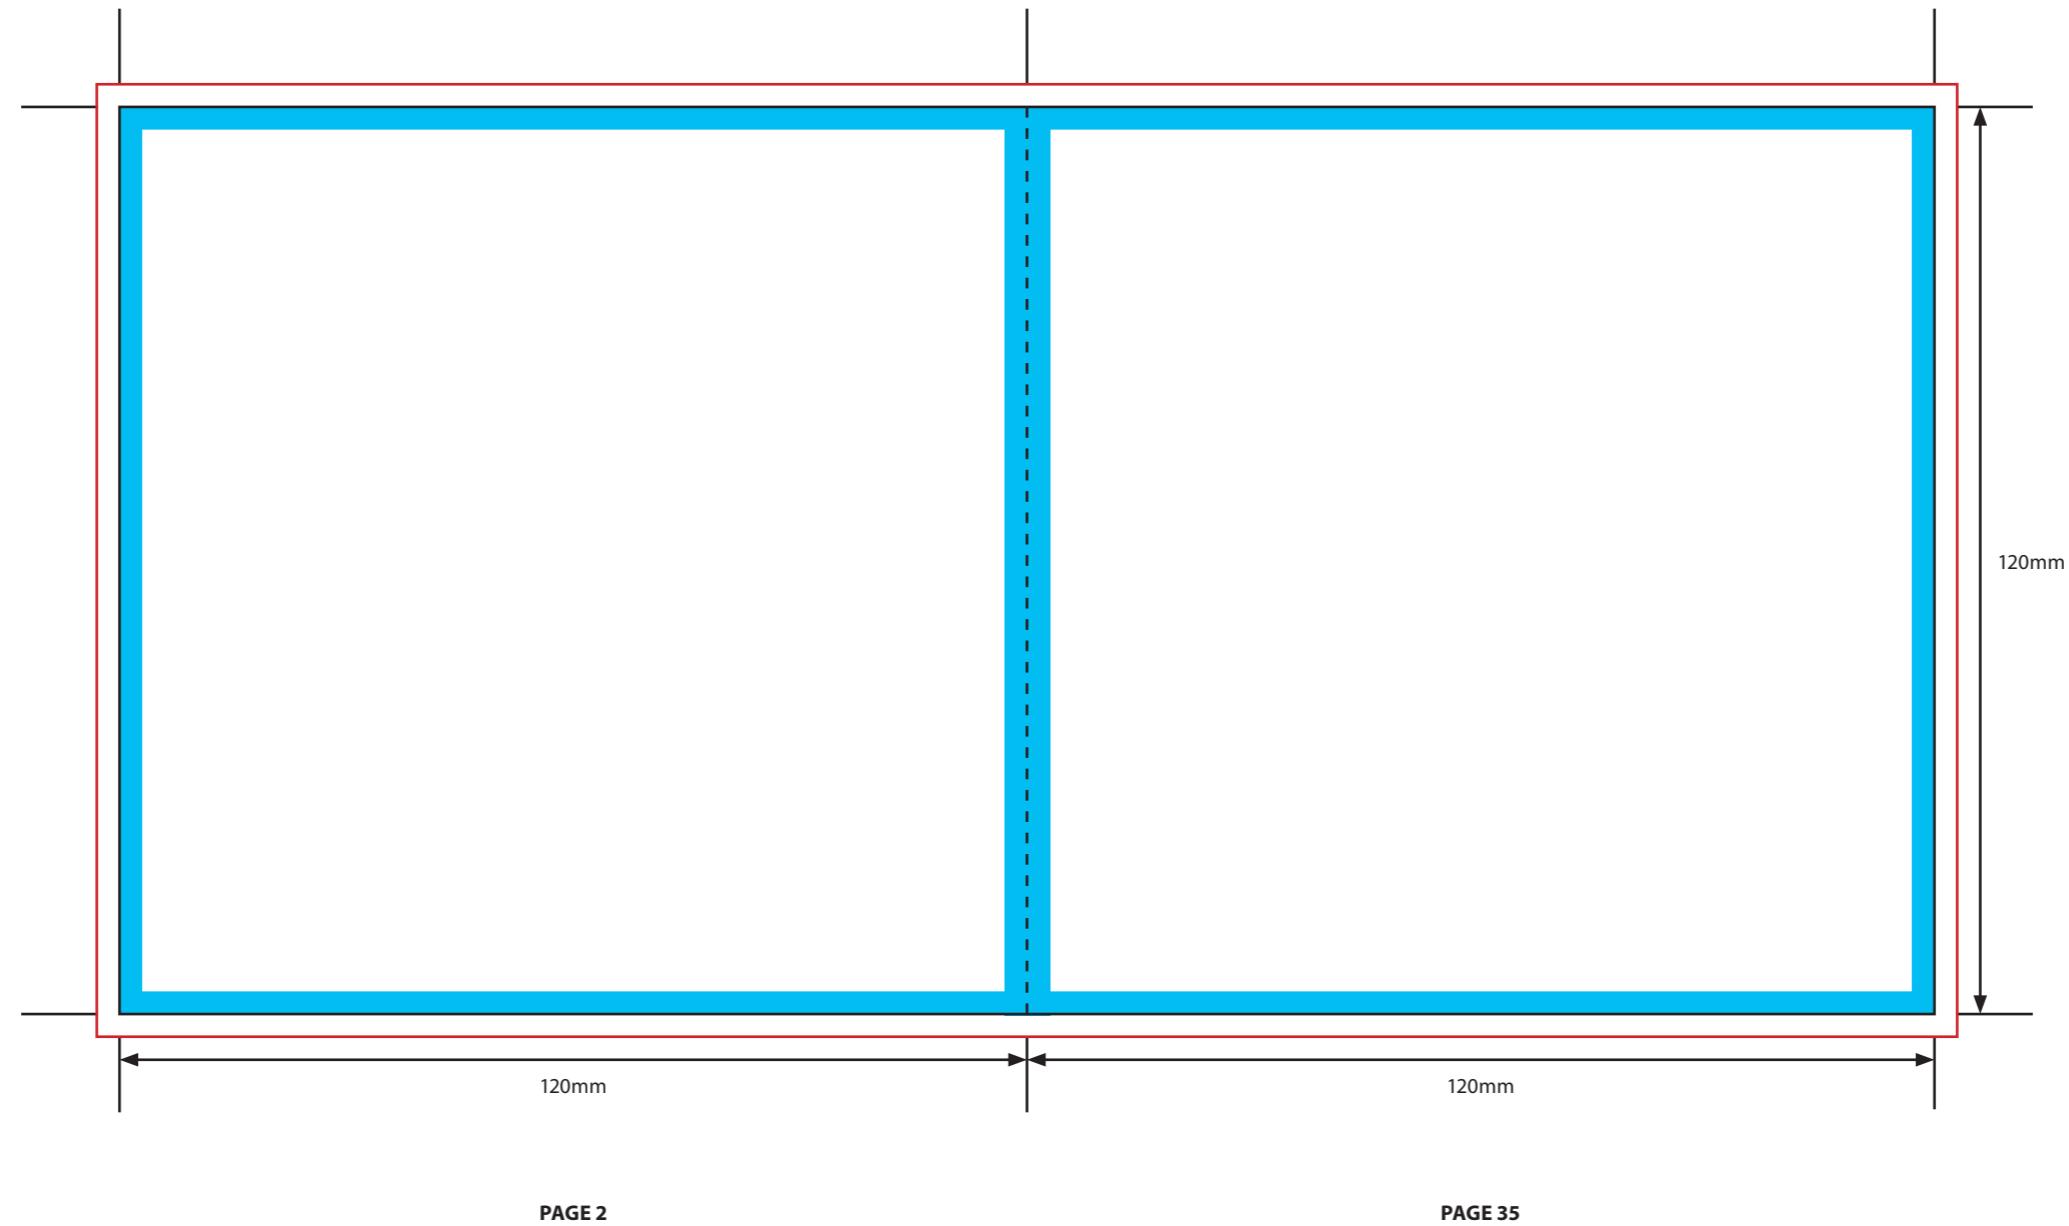

KEY

- Trim Line
- Fold Line
- 3mm Safety Area - Important text and logos should not be in this area.
- 3mm Required Bleed Area - Background should extend to this line.

PAGINATION GUIDE

36-1	10-27
2-35	26-11
34-3	12-25
4-33	24-13
32-5	14-23
6-31	22-15
50-7	16-21
8-29	20-17
28-9	18-19

AVAILABLE PAPER STOCKS *

- 150gsm Gloss Art Paper > Standard
- 140gsm Offset Uncoated Paper

PAPER FINISHES AVAILABLE

- Gloss Machine Varnish > Standard
- Matt Machine Varnish
- Offset (Uncoated)
- Gloss UV
- Matt Lamination

Please click [here](#) for useful information on the best way to set up and supply your artwork. For any further questions please email our design team [here](#).

Please ask your account manager if you would like to change the stock and/or finish, as prices may vary. * Please note, not all card stocks are available on all templates. Please check with your sales contact.