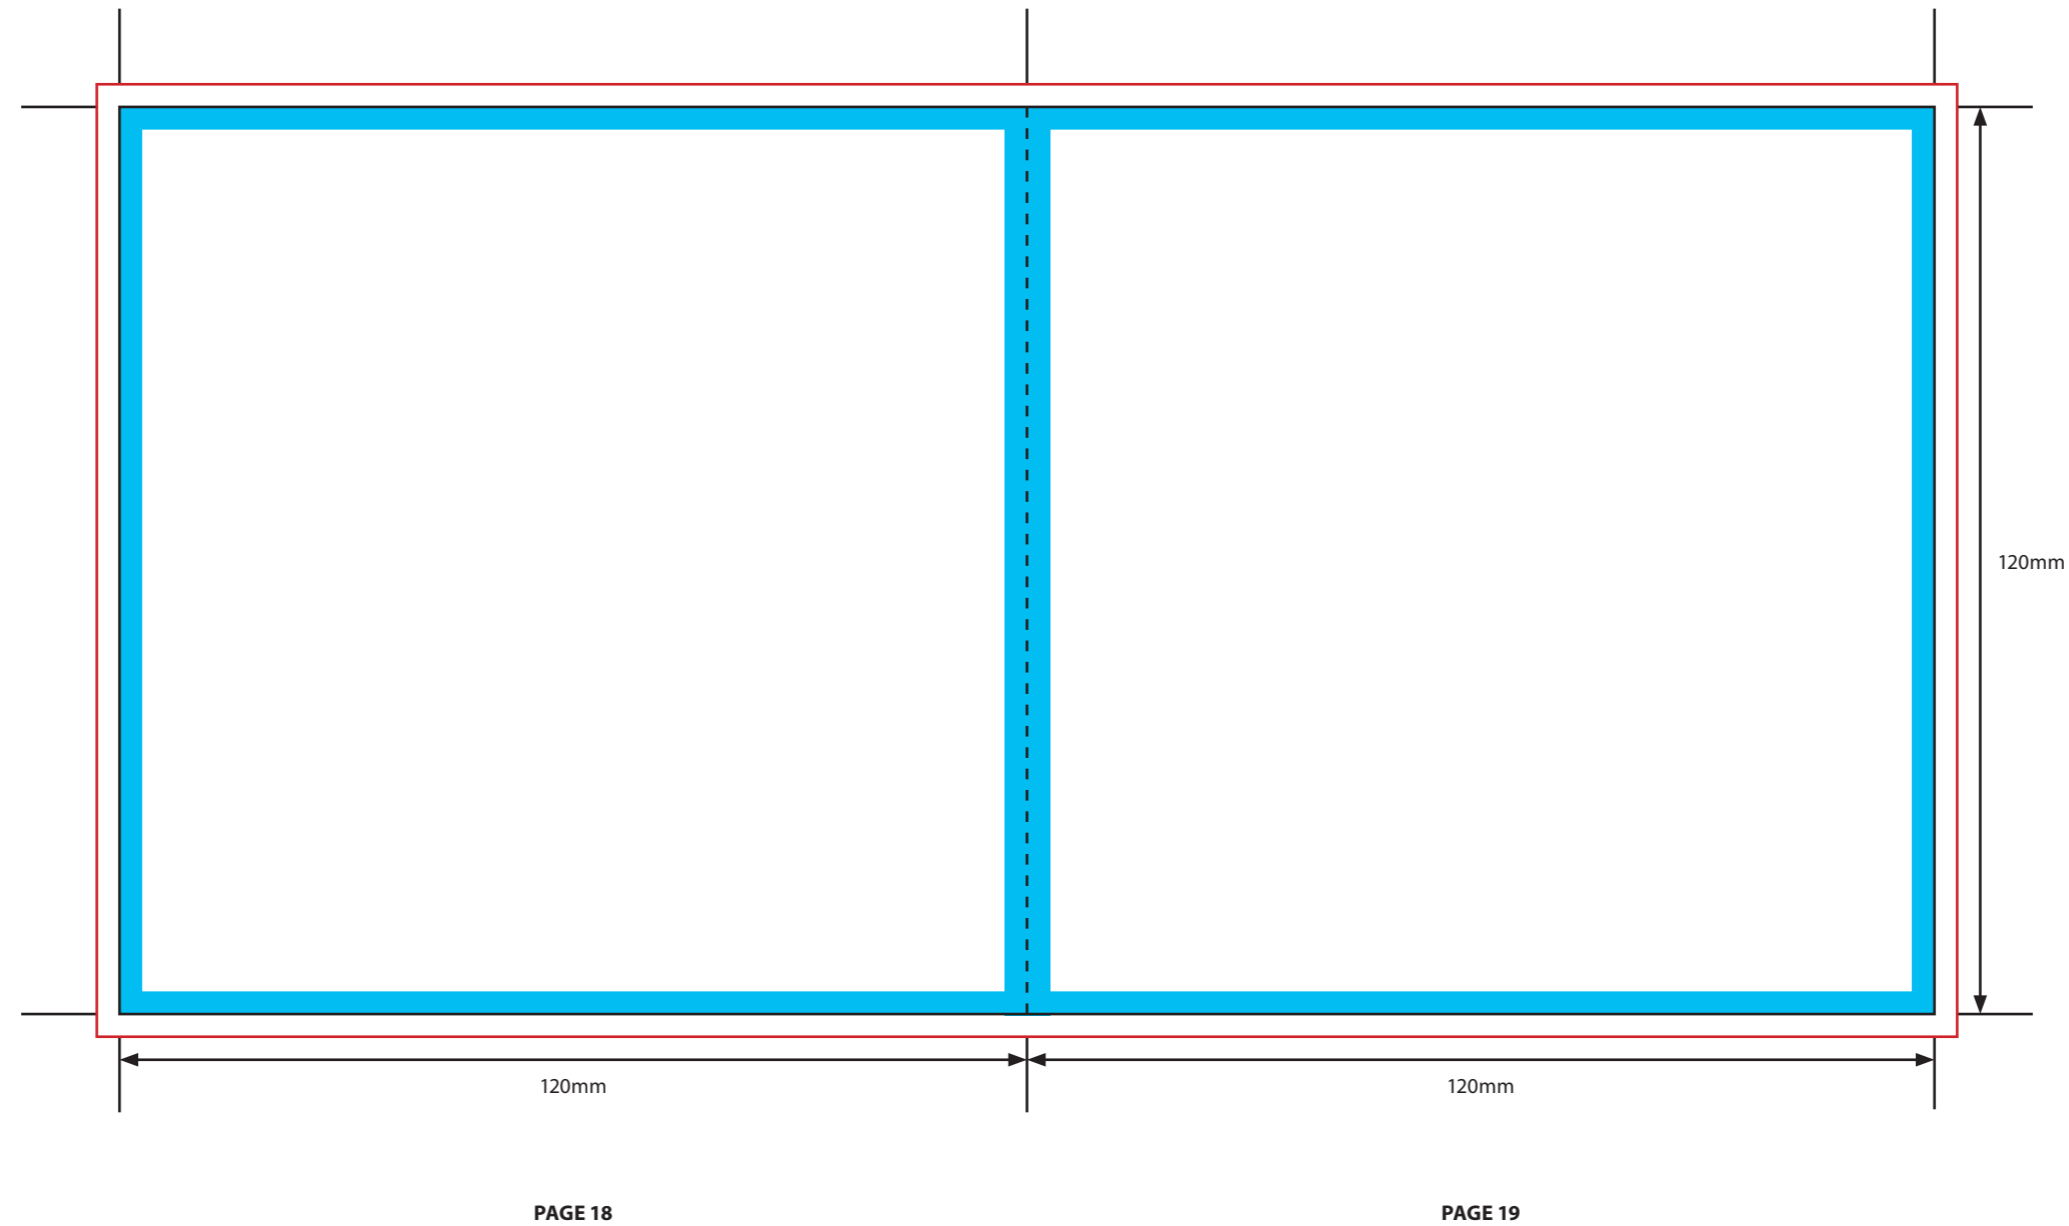

KEY

- Trim Line
- Fold Line
- 3mm Safety Area - *Important text and logos should not be in this area.*
- 3mm Required Bleed Area - *Background should extend to this line.*

PAGINATION GUIDE

36-1	10-27
2-35	26-11
34-3	12-25
4-33	24-13
32-5	14-23
6-31	22-15
50-7	16-21
8-29	20-17
28-9	18-19

AVAILABLE PAPER STOCKS *

- 150gsm Gloss Art Paper > *Standard*
- 140gsm Offset Uncoated Paper

PAPER FINISHES AVAILABLE

- Gloss Machine Varnish > *Standard*
- Matt Machine Varnish
- Offset (Uncoated)
- Gloss UV
- Matt Lamination

Please click [here](#) for useful information on the best way to set up and supply your artwork.
For any further questions please email our design team [here](#).

Please ask your account manager if you would like to change the stock and/or finish, as prices may vary.
* Please note, not all card stocks are available on all templates. Please check with your sales contact.