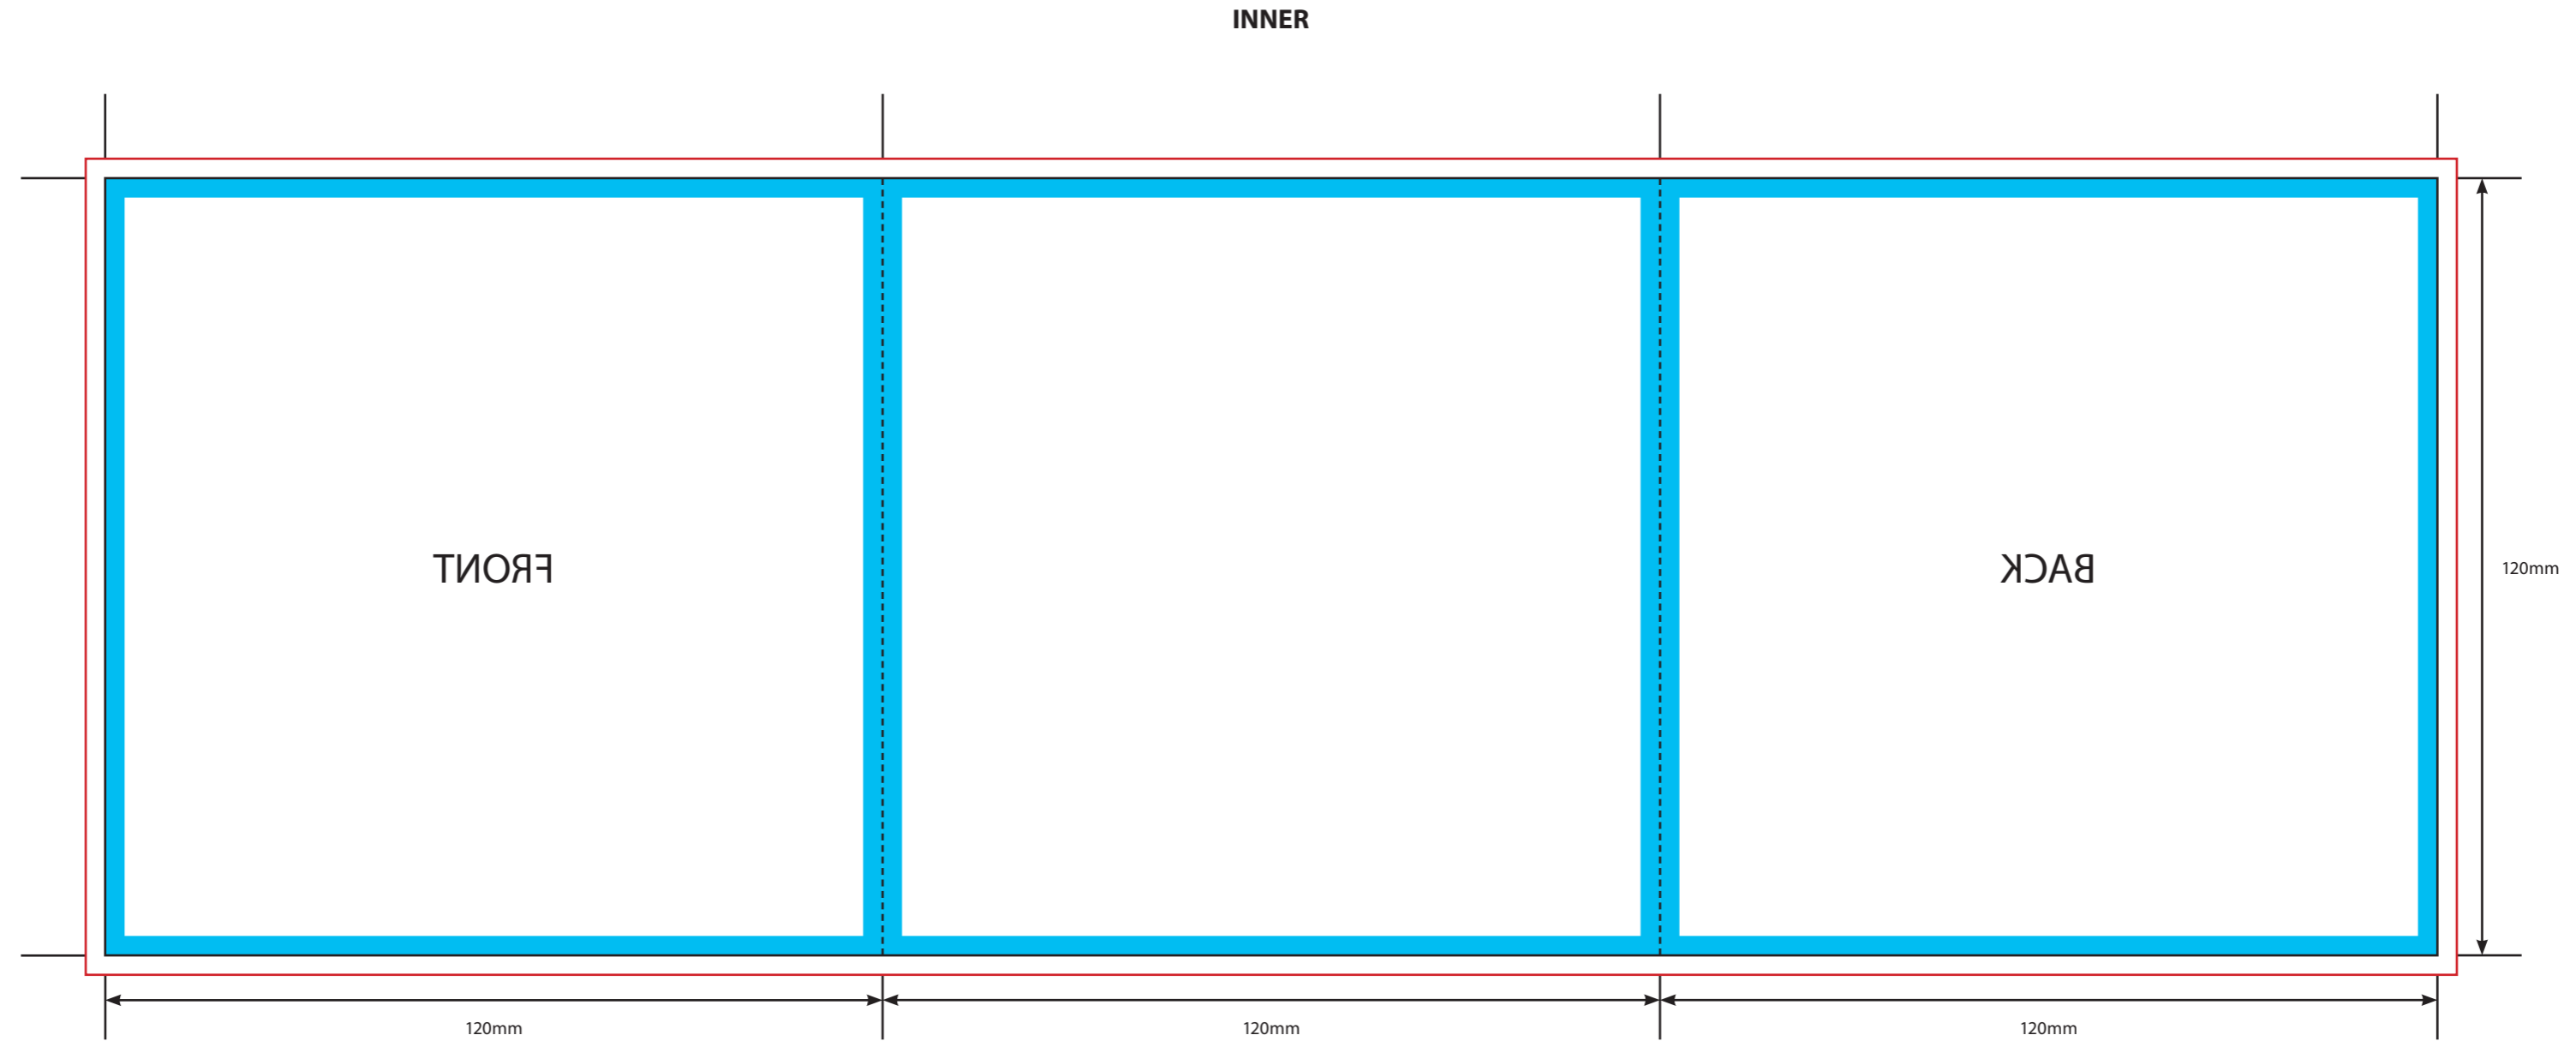

**KEY**

- Trim Line
- - - - - Fold Line
- 3mm Safety Area - Important text and logos should not be in this area.
- 3mm Required Bleed Area - Background should extend to this line.

**AVAILABLE PAPER STOCKS \***

**KEY**

- Trim Line
- Fold Line
- 3mm Safety Area - Important text and logos should not be in this area.
- 3mm Required Bleed Area - Background should extend to this line.

**AVAILABLE PAPER STOCKS \***

- 150gsm Gloss Art Paper > Standard
- 140gsm Offset Uncoated Paper