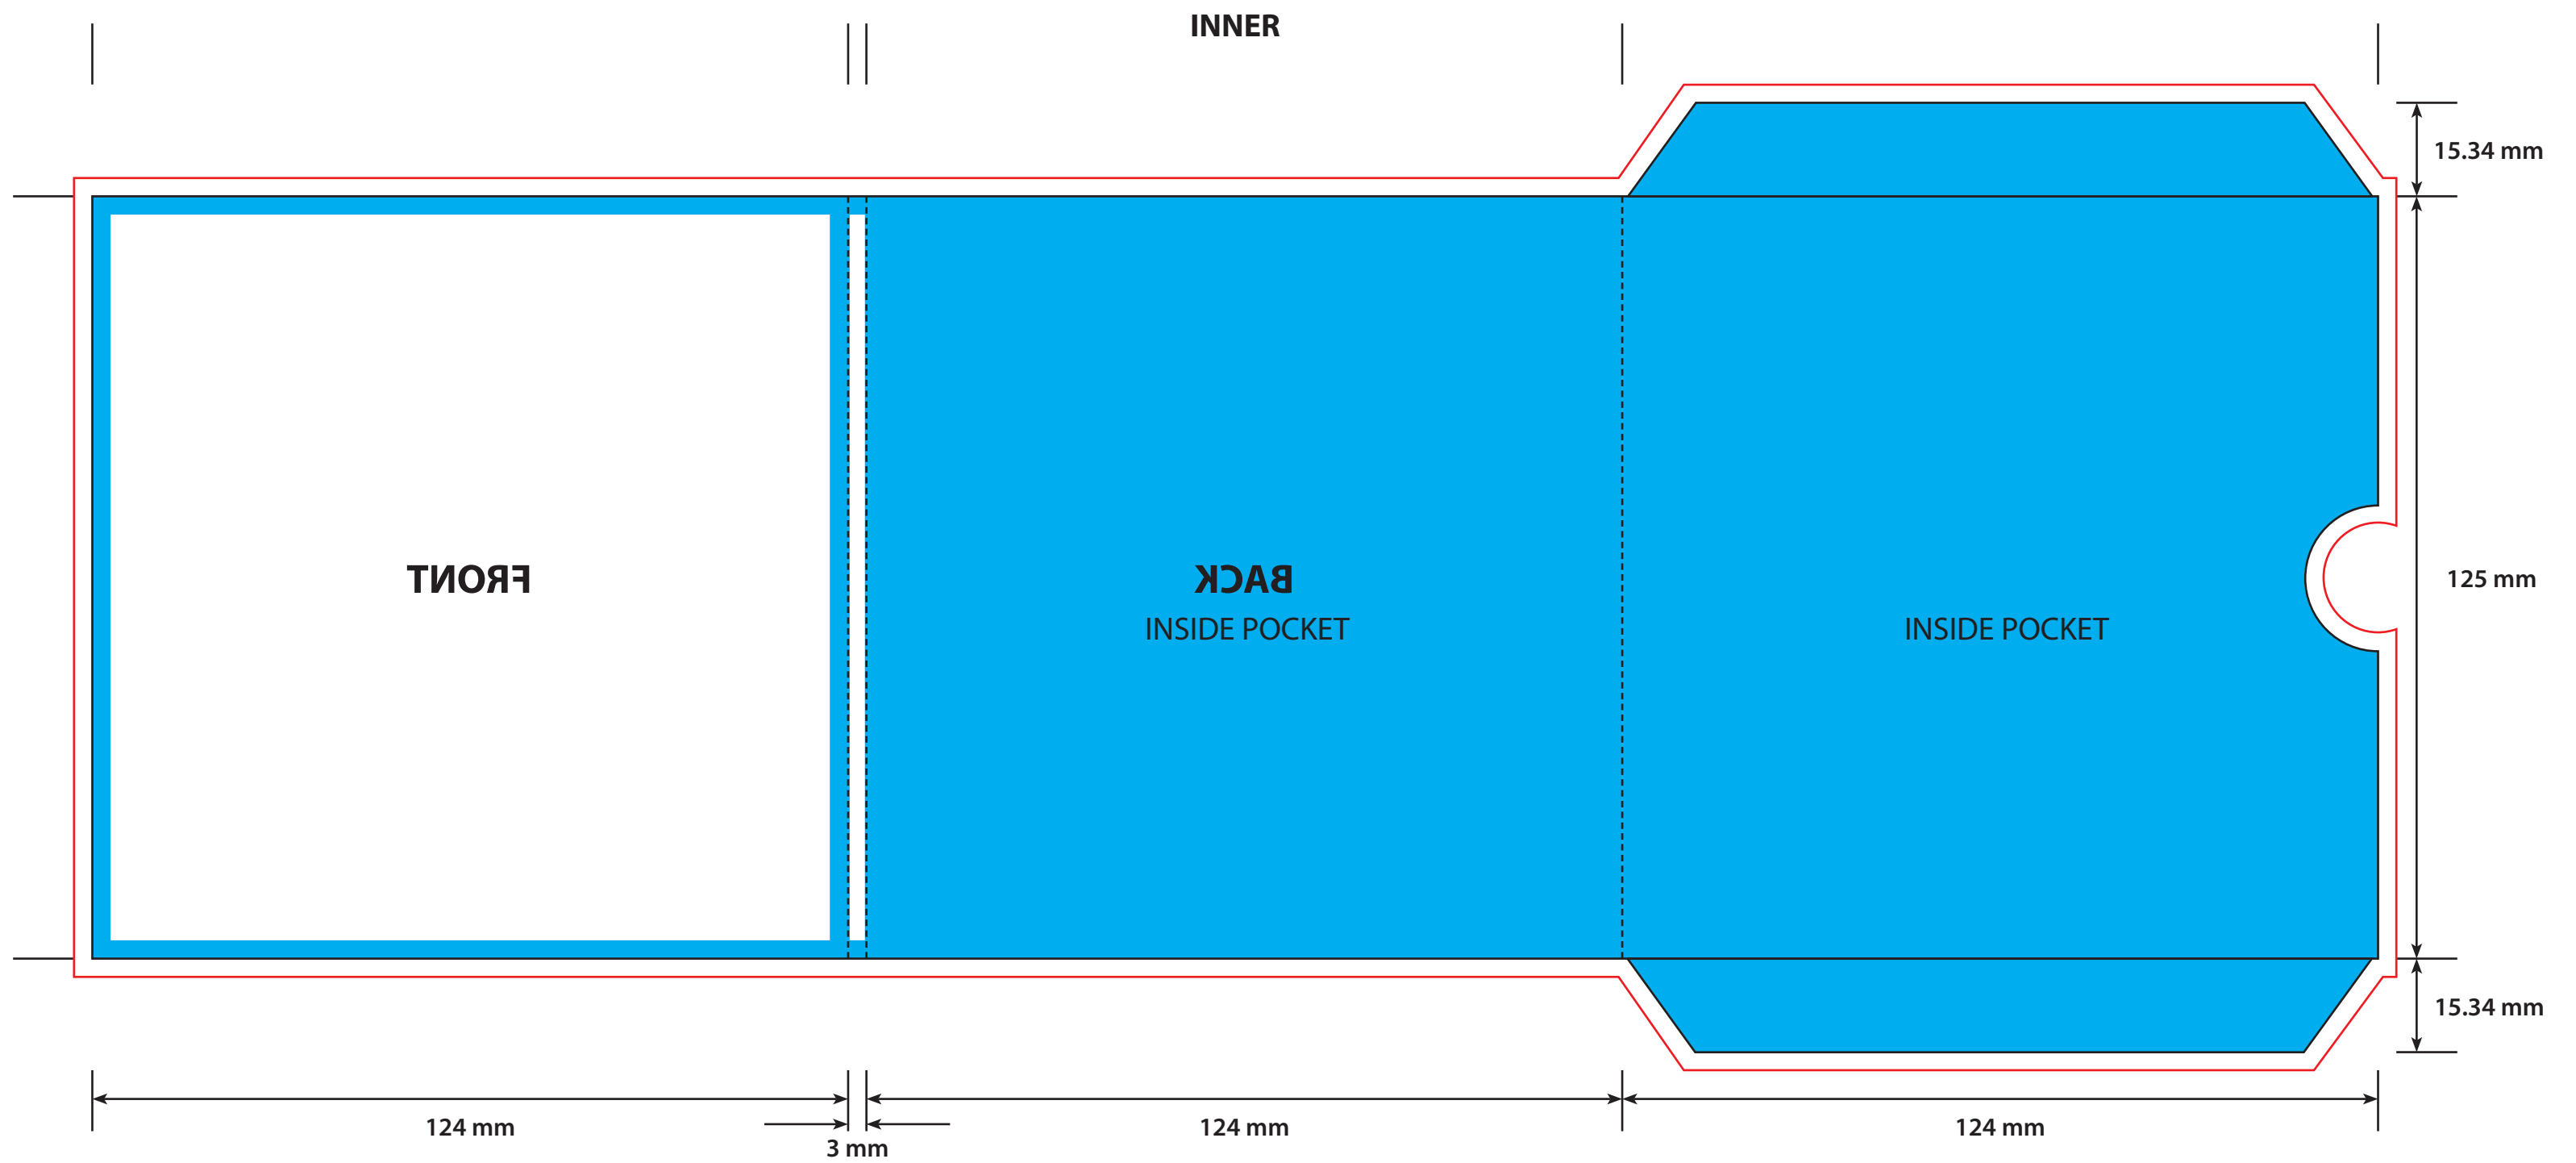

KEY

- Trim Line
- Fold Line
- 3mm Safety Area - Important text and logos should not be in this area.
- 3mm Required Bleed Area - Background should extend to this line.

AVAILABLE CARD STOCKS *

240gsm White/White > Standard