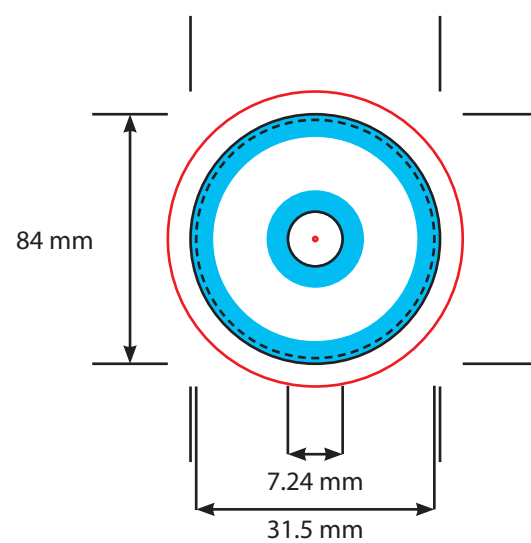

SIDE A

SIDE B

KEY

- Trim Line
- - - - Inner Vinyl Ridge (Not a cutting line)
- 3mm Safety Area - *Important text and logos should not be in this area.*
- 3mm Required Bleed Area - *Background should extend to this line.*